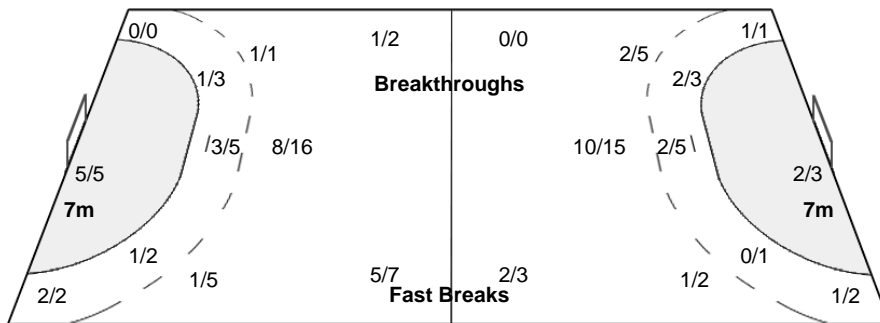

Offence

Defence

Goalkeepers Saves / Shots

0/1	1/2	0/2
1/5		1/1
2/5	1/4	2/11

1 TOFT S

		0/1
0/1		
1/1	0/1	

12 MORTENSEN K

0/1		
0/2	1/2	1/3

16 PEDERSEN C

0/1	1/2	0/1
1/3		1/1
1/2	0/1	1/8

LEGEND		
%	Efficiency	2Min 2 Minute Suspensions
AS	Assists	BS Blocked Shots
G/S	Goals/Shots	n/a not applicable
TO	Turnover	TP Time Played
6m	6-metre Shots	BT Breakthroughs
7m	7-metre Shots	DR Disqualification with report
9m	9-metre Shots	FB Fast Breaks
RC	Red Cards	S/S Saves/Shots
Wing	Wing Shots	ST Steals
YC	Yellow Cards