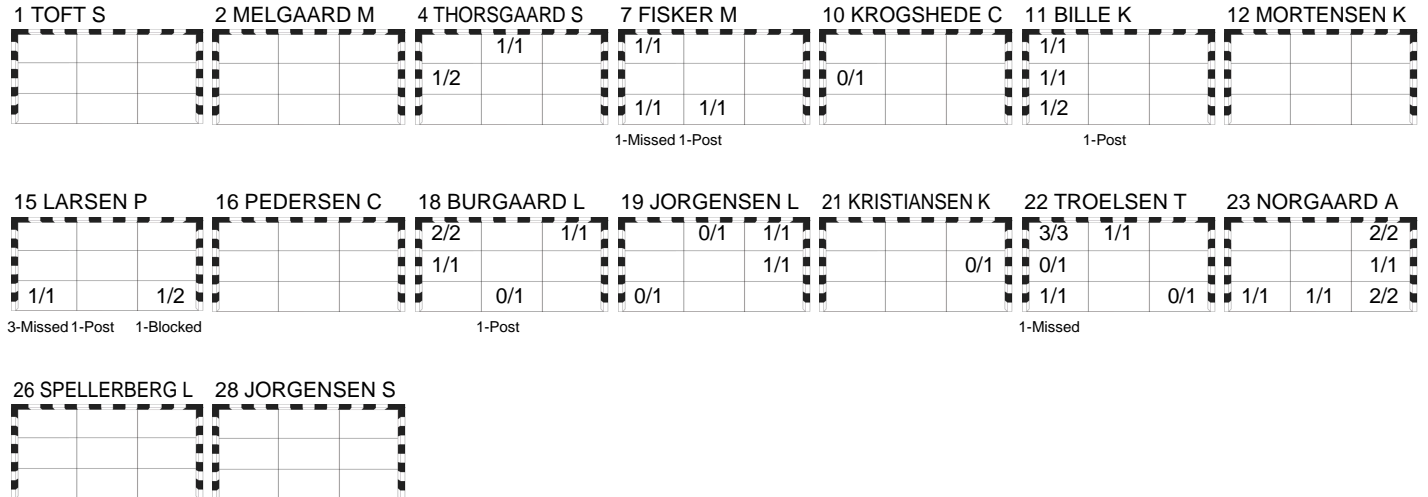

Number of Attacks: 58, Scoring Efficiency: 48%

Sao Paulo

XX Women's World Championship 2011

Brasil

WED 14 DEC 2011
14:30

Quarterfinal

Match Team Statistics

Match No: 78

ANG 23 - 28 DEN

Attendance: 2.000

(11 - 15) (12 - 13)

Referees: GATELIS Mindaugas / MAZEIKA Vaidas (LTU)

DEN - Denmark

Shots Distribution

Players

Goals / Shots