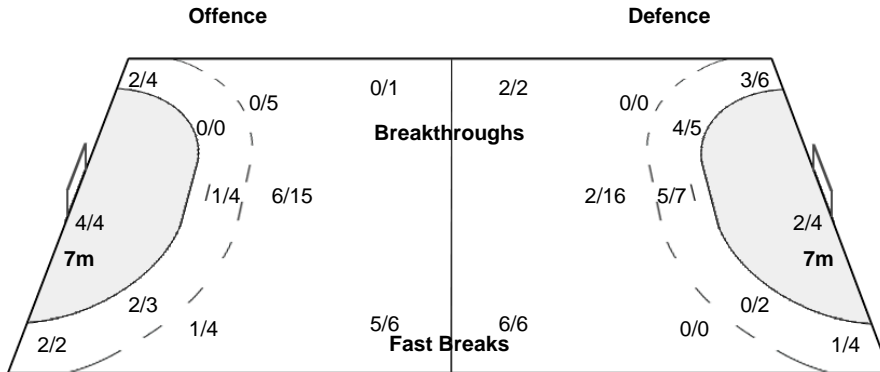

Sao Paulo

XX Women's World Championship 2011 Brasil

WED 14 DEC 2011
11:45

Quarterfinal

Match Team Statistics

Match No: 77

RUS 23 - 25 FRA
(12 - 13) (11 - 12)

Attendance: 2.000

Referees: GARCIA SERRADILLA Ignacio / MARIN LORENTE Andreu (ESP)

RUS - Russian Federation

Shots Distribution

Players

Goals / Shots

2 KUZNETCOVA P	5 POSTNOVA L	7 BODNIEVA L	8 SEN A	9 USKOVA Y	10 DAVYDENKO E	11 LEVINA O
1/1	2/2	0/1		1/1		0/1
1/1	2/2	0/1		1/1	1/4	0/1
		1/1		0/1	1/1	
	1-Missed 1-Post 1-Blocked				1-Post 1-Blocked	3-Post

12 SEDOYKINA A	15 SHIPILOVA N	16 SIDOROVA M	18 MURAVYEVA N	21 ZHILINSKAYE V	24 BLIZNOVA I	25 TUREI E
				1/1		0/1 1/1 1/1
				0/1		1/1 1/1
				0/1		1/1 2/2
					1-Missed 1-Blocked	

26 KHYMYROVA T	29 CHERNOIVANENKO O
0/1	
1/2 1/1	1/1 0/1
1-Missed	1-Post

Team Goals / Shots		
3/6	2/2	1/1
6/9		2/5
5/7	2/3	2/3
3-Missed	6-Post	3-Blocked

Goalkeepers Saves / Shots		
0/1	2/3	0/1
1/3	1/1	3/7
2/4	4/11	0/7

12 SEDOYKINA A		
0/1	1/2	0/1
1/1		1/1
1/1	3/8	0/4

16 SIDOROVA M		
	1/1	
0/2	1/1	2/6
1/3	1/3	0/3