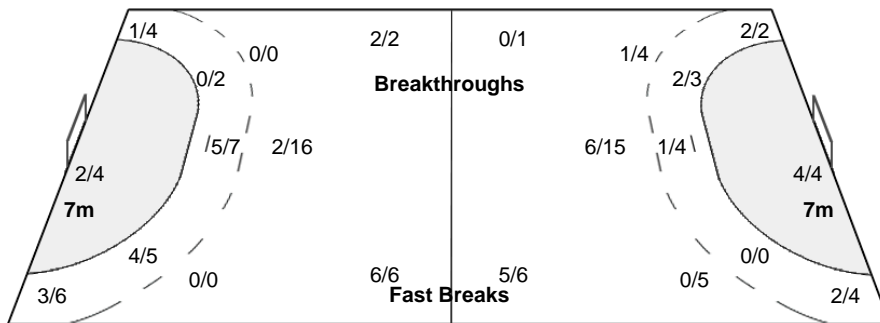

Team Goals / Shots

1/1	1/3	1/1
2/3	0/1	4/7
2/4	7/11	7/7
4-Missed	6-Post	4-Blocked

Offence

Defence

Goalkeepers Saves / Shots

3/6	0/2	0/1
3/9		3/5
2/7	1/3	1/3

12 LEYNAUD A

3/6	0/2	0/1
3/9		3/5
2/7	1/3	1/3