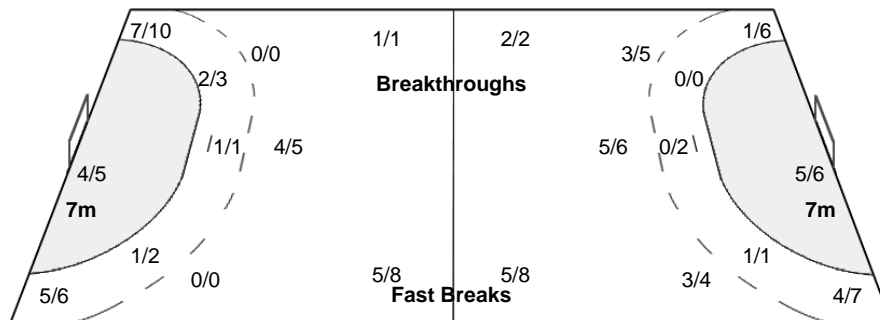

Sao Bernardo

XX Women's World Championship 2011 Brasil

MON 12 DEC 2011
20:00

Match Team Statistics

Match No: 76

CHN 30 - 29 CUB
(15 - 13) (15 - 16)

Attendance: 200

Referees: ABID Soumaya / CHAOUCH Ikram (TUN)

CHN - China

Shots Distribution

Players

Goals / Shots

1 XU M	2 WEI Q	3 LIU Y	5 LI B	6 WANG C	7 LUAN Z	8 LI Y
	1/1			1/1		1/1
	0/1 0/1 1/1		2/2 0/1			1/1
	1/1 2/2 1/1	3/3 1/1				3/3 2/3 1/1

1-Missed

9 LAN C	10 WANG S	11 WU N	16 ZHU Y	17 SUN L	18 SHA Z	20 LAN X
				1/1		
1/1	1/1	1/1		1/2		

21 ZHAO J	23 WU Y
	0/1 1/1
	0/1
1/1	1/1 0/1 1/1

1-Post 1-Blocked

Team

Goals / Shots

2/2	1/2	3/3
2/4	0/2	2/2
10/10	6/9	4/4

1-Missed 1-Post 1-Blocked

Offence

Goalkeepers

Saves / Shots

2/4	1/3	2/5
0/3	1/2	1/4
4/7	0/8	3/7

1 XU M

2/3	1/2	1/4
0/2	1/2	1/3
4/7	0/5	2/5

16 ZHU Y

0/1	0/1	1/1
0/1		0/1
	0/3	1/2