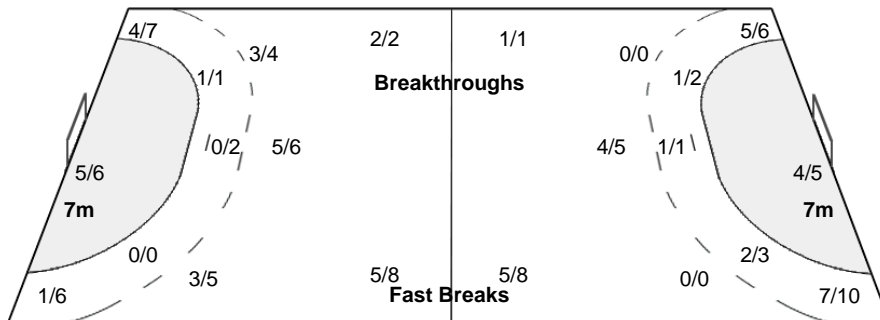

Sao Bernardo

XX Women's World Championship 2011 Brasil

MON 12 DEC 2011
20:00

Match Team Statistics

Match No: 76

CHN 30 - 29 CUB
(15 - 13) (15 - 16)

Attendance: 200

Referees: ABID Soumaya / CHAOUCH Ikram (TUN)

CUB - Cuba

Shots Distribution

Players

Goals / Shots

1 SALDIÑA RIVERO M	2 FERNANDEZ VALDEZ M	3 MARTINEZ DUANIS A	6 CUESTA ZULUETA A	7 GOMEZ HERNANDEZ S	9 LUSSON MIRANDA L	12 ALDAMA MIRANDA Y
	0/1	0/1 0/1		1/1	1/1 2/2	
		1/1		2/2 1/1	0/1 3/3	
	0/1	1/1 1/1 1/1	1/1	1/1 3/3 1/2	1/1 1/1 2/4	
	1-Post			1-Missed	1-Missed 1-Post	

14 POUMIER MACHADO M	15 VALERA ABREUS N	16 GUEVARA LLOVERA E	17 ESPINOSA ZAMORA L	18 RAMIREZ MILAN Y	19 MESA MATOS M
	1/1			0/1	1/2 1/1
0/2	0/1 1/1		0/1		
			1/1		

Team
Goals / Shots

2/4	2/3	3/5
3/3	1/2	3/4
3/7	8/8	4/7
2-Missed	2-Post	

Offence

Defence

Goalkeepers
Saves / Shots

0/2	1/2	0/3
2/4	2/2	0/2
0/10	3/9	0/4

1 SALDIÑA RIVERO M

	1/2	0/2
2/2		0/1
0/4	2/2	0/2

12 ALDAMA MIRANDA Y

		0/1
0/2		
0/2	1/4	0/1

16 GUEVARA LLOVERA E

0/2		
	2/2	0/1
0/4	0/3	0/1

LEGEND

%	Efficiency	2Min	2 Minute Suspensions	6m	6-metre Shots	7m	7-metre Shots	9m	9-metre Shots
AS	Assists	BS	Blocked Shots	BT	Breakthroughs	DR	Disqualification with report	FB	Fast Breaks
G/S	Goals/Shots	n/a	not applicable	RC	Red Cards	S/S	Saves/Shots	ST	Steals
TO	Turnover	TP	Time Played	Wing	Wing Shots	YC	Yellow Cards