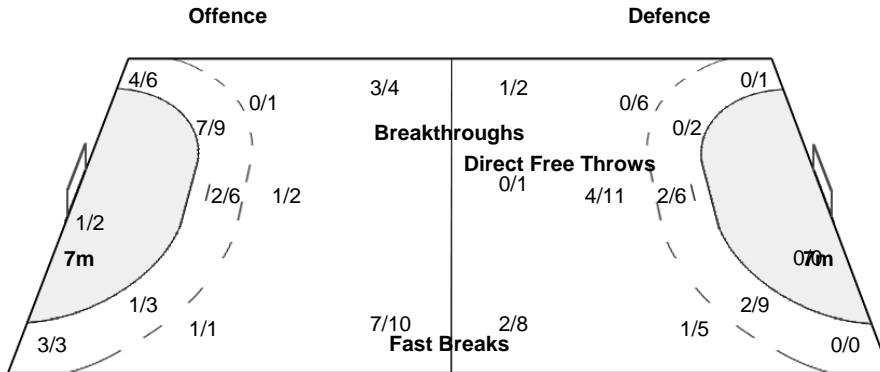

Sao Bernardo

XX Women's World Championship 2011 Brasil

MON 12 DEC 2011
11:45

Match Team Statistics

Match No: 75

AUS 12 - 30 ARG
(4 - 12) (8 - 18)

Attendance: 100

Referees: LIU Fengjuan / LIU Shuyong (CHN)

ARG - Argentina

Shots Distribution

Players

Goals / Shots

1 SCHLESINGER S	2 SALVADO L	4 HARO L	5 FERREA B	6 DECILIO M	7 ROMERO M	8 AIMONE F
	1/1 1/1	3/3 3/3 1/2	3/3 1/1 2/2	0/2 0/1 2/2	1/1 0/1 1/1	1/2 0/1
		1-Post	1-Post			2-Post
9 MENDOZA L	10 CRIVELLI V	11 TAGLIAVINI S	12 KOGAN V	13 MENA A	14 BIANCHI V	15 TOTOLO S
1/1 1/1		0/1				0/1 0/1 4/4
					1-Missed	1-Missed 1-Post
17 GIAMBERARDINO L						
1/1						

Team Goals / Shots		
3/4	3/4	1/1
5/7	0/2	3/3
10/11	1/3	4/5
2-Missed	5-Post	

Goalkeepers Saves / Shots		
1/1	2/3	2/2
0/2		2/2
5/9	5/5	3/8

1 SCHLESINGER S		
	1/2	
0/1		1/1
4/6	3/3	1/5

12 KOGAN V		
1/1	1/1	2/2
0/1		1/1
1/3	2/2	2/3

LEGEND									
%	Efficiency	2Min	2 Minute Suspensions	6m	6-metre Shots	7m	7-metre Shots	9m	9-metre Shots
AS	Assists	BS	Blocked Shots	BT	Breakthroughs	DR	Disqualification with report	FB	Fast Breaks
G/S	Goals/Shots	n/a	not applicable	RC	Red Cards	S/S	Saves/Shots	ST	Steals
TO	Turnover	TP	Time Played	Wing	Wing Shots	YC	Yellow Cards