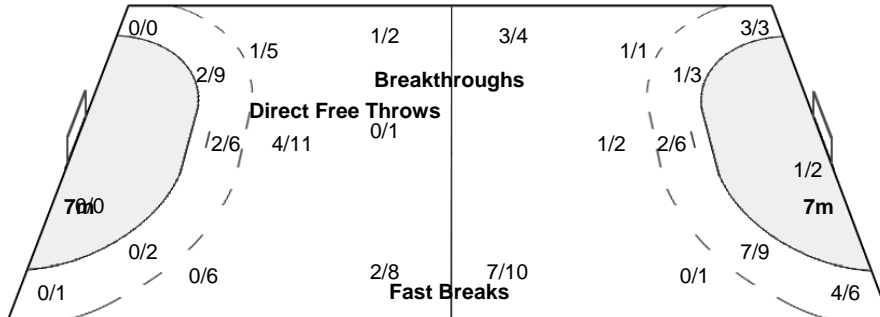

Sao Bernardo

XX Women's World Championship 2011 Brasil

MON 12 DEC 2011
11:45

Match Team Statistics

Match No: 75

AUS 12 - 30 ARG
(4 - 12) (8 - 18)

Attendance: 100

Referees: LIU Fengjuan / LIU Shuyong (CHN)

AUS - Australia

Shots Distribution

Players

Goals / Shots

1 HARBORT J	2 FLETCHER V	3 HUDSON-GOFERS A	4 CONDON M	5 MURRAY C	7 KEIGHLEY A	9 KELLY M
0/1	0/2	0/1	0/3	1/2	1/1	0/1
1/1	0/1	2/3	1/1	0/1	0/1	1/1
1/2	0/1	1/1	0/2	1/1	1/1	1/1
3-Missed	1-Blocked	3-Missed	1-Blocked	1-Missed	1-Missed	1-Missed 1-Post

10 COOK D	12 KENT C	14 McAFEE M	15 TENNANT K	16 BOYD R
0/1	0/1	0/1	0/1	0/1
1/1	0/1	0/2	1/1	1/1
1/2	0/1	1/1	1/1	1/1
3-Missed	1-Missed	1-Blocked	1-Missed	3-Missed 2-Blocked

Team Goals / Shots

0/1	1/3	0/2
2/2		0/2
4/9	0/5	5/8
13-Missed	1-Post	5-Blocked

Offence

Goalkeepers Saves / Shots

1/4	1/4	0/1
2/7	2/2	0/3
1/11	2/3	1/5

1 HARBORT J

1/4	1/3	
1/4	1/1	
0/3	1/2	0/1

12 KENT C

	0/1	0/1
1/3	1/1	0/3
1/8	1/1	1/4