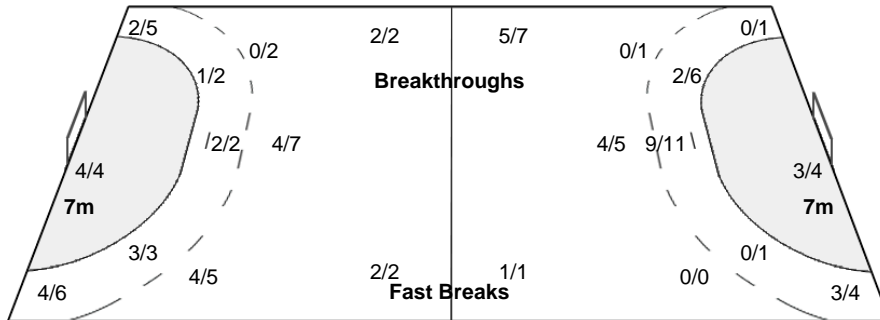

Sao Bernardo

XX Women's World Championship 2011 Brasil

MON 12 DEC 2011
14:30

Match Team Statistics

Match No: 74

ROU 27 - 28 CRO
(18 - 15) (9 - 13)

Attendance: 300

Referees: JOHANSSON Michael / KLIKO Jasmin (SWE)

CRO - Croatia

Shots Distribution

Players

Goals / Shots

1 GRUBISIC J	2 TATARI M	5 JOVETIC D	6 SERIC A	7 PETKOVIC I	8 GACE A	10 PUSIC KOROLJEVIC N
	1/1	0/1			1/1	1/1
	2/2	0/1			1/1	0/1
12 ZDERIC M	13 HORVAT L	14 FRANIC K	15 PENEZIC A	16 JELCIC I	18 LOVRIC I	19 ZEBIC M
		1/1				0/1
	0/1	0/1				1/1
	2/2	1/1	2/2	3/4	3/3	1/1
		1-Blocked	1-Post	1-Post		1-Missed
20 MILANOVIC LITRE V	27 JEZIC K					
						1/1
2/2	1/1					

Team Goals / Shots

2/3	1/1	2/3
1/2	0/1	4/5
10/11	1/2	7/7

1-Missed 2-Post 1-Blocked

Offence

Goalkeepers Saves / Shots

0/4	0/1	2/5
0/3	2/4	0/4
1/4	1/3	0/5

1 GRUBISIC J

0/2		
0/2	1/2	
1/2	0/1	0/2

12 ZDERIC M

0/1		
		0/2
0/1		0/1

16 JELCIC I

0/1	0/1	2/5
0/1	1/2	0/2
0/1	1/2	0/2

LEGEND	% Efficiency	2Min 2 Minute Suspensions	6m 6-metre Shots	7m 7-metre Shots	9m 9-metre Shots
AS Assists	BS Blocked Shots	BT Breakthroughs	DR Disqualification with report	FB Fast Breaks	
G/S Goals/Shots	n/a not applicable	RC Red Cards	S/S Saves/Shots	ST Steals	
TO Turnover	TP Time Played	Wing Wing Shots	YC Yellow Cards