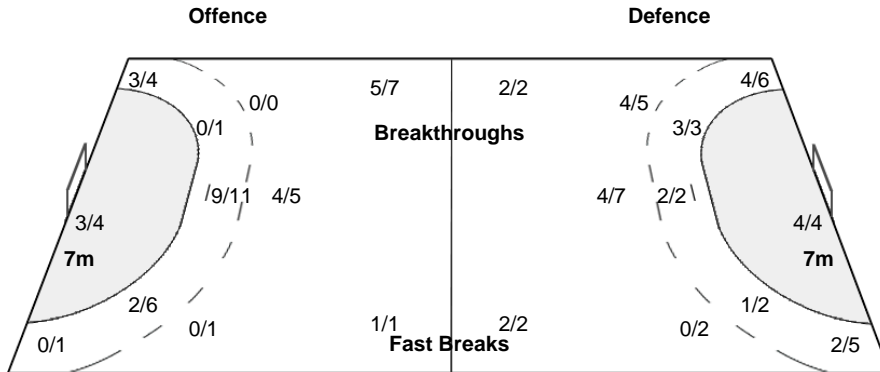

Sao Bernardo

XX Women's World Championship 2011 Brasil

MON 12 DEC 2011
14:30

Match Team Statistics

Match No: 74

ROU 27 - 28 CRO
(18 - 15) (9 - 13)

Attendance: 300

Referees: JOHANSSON Michael / KLIKO Jasmin (SWE)

ROU - Romania

Shots Distribution

Players

Goals / Shots

2 FARCAU R	4 CHINTOAN F	5 AMARIEI C	7 NECHITA A	9 BRADEANU A	11 MANEA A	12 PISLARU L
		1/1		1/1	0/1	
		0/1	1/1	1/1	1/1	1/1
		1/1	1/1	1/1	1/1	

1-Blocked

13 VARZARU C	15 ARDEAN-ELISEI N	16 DEDU D	17 CHIRILA O	18 FIERA A	19 CUREA I	20 TIVADAR M
			2/2		1/1	
	1/1		1/2		1/1	
	1/2		0/1	1/2	1/1	
			2/2	1/1	1/1	

1-Missed   1-Blocked   1-Missed 2-Post   1-Missed   1-Blocked

21 TOLNAI T	23 BABEANU E

Team
Goals / Shots

4/4	1/1	3/5
3/3	2/4	4/4
3/4	2/3	5/5

3-Missed   2-Post   3-Blocked

Goalkeepers
Saves / Shots

1/3	0/1	1/3
1/2	1/1	1/5
1/11	1/2	0/7

12 PISLARU L

1/1	0/1	1/2
1/2	1/1	1/2
0/6	0/1	0/4

16 DEDU D

21 TOLNAI T

0/2		0/1
		0/3
1/5	1/1	0/3