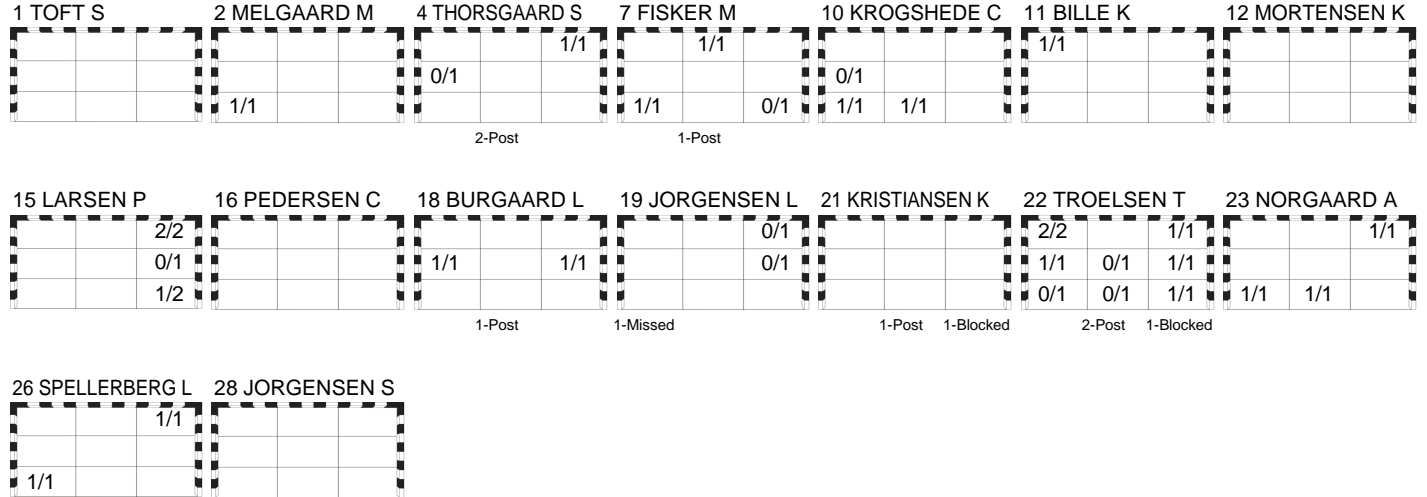

Sao Bernardo

XX Women's World Championship 2011 Brasil

MON 12 DEC 2011
17:15

Match Team Statistics

Match No: 73

DEN 23 - 22 JPN
(9 - 11) (10 - 8) (4 - 3)

Attendance: 500

Referees: COHEN Shlomo / PERETZ Yoram (ISR)

DEN - Denmark

Shots Distribution

Players

Goals / Shots

Team Goals / Shots

3/3	1/1	6/7
2/4	0/1	2/4
5/6	2/3	2/4

1-Missed 7-Post 2-Blocked