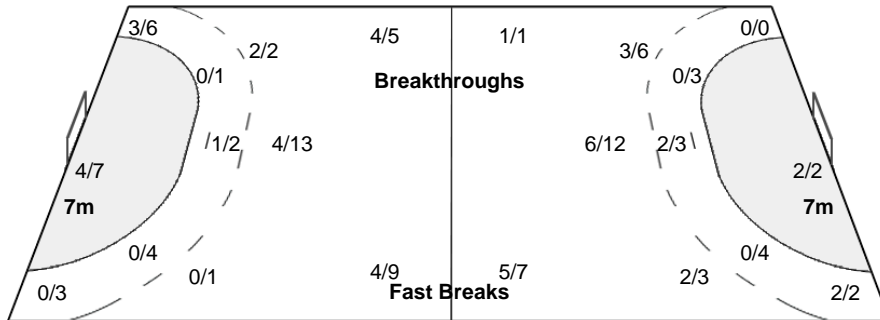

Sao Bernardo

XX Women's World Championship 2011 Brasil

MON 12 DEC 2011
17:15

Match Team Statistics

Match No: 73

DEN 23 - 22 JPN
(9 - 11) (10 - 8) (4 - 3)

Attendance: 500

Referees: COHEN Shlomo / PERETZ Yoram (ISR)

JPN - Japan

Shots Distribution

Players

Goals / Shots

2 KUROKI S	4 KAMIMACHI S	5 ITO A	6 UEGAKI A	8 ONOZAWA K	10 FUJII S	11 YAMANO Y	
0/1	0/1 2/3	2/2	1/2 1/1 1/1		1/2 0/2 2/2 3/3 0/1 1/2 1/1	1/2	
1-Missed 2-Post			1-Missed 1-Post		1-Blocked		
12 MORI K	13 WAKAIZUMI H	14 MAKI K	16 TASHIRO H	17 ARIHAMA Y	20 ISHITATE M	22 FUJIMA K	
				0/2 0/1 0/1 2/2	0/1 0/1 1/1 0/1 1/2		
				1-Blocked		1-Blocked	
23 HAYAFUNE A	28 NAGATA S						
0/2 1/1 1/2	0/1						
1-Missed							

Team Goals / Shots

1/5	0/7	4/5
3/3	1/3	0/1
4/7	4/6	5/7
3-Missed 3-Post 3-Blocked		

Offence

Defence

Goalkeepers Saves / Shots

0/3	0/1	1/7
2/4	1/1	2/4
1/6	1/3	2/4

12 MORI K

16 TASHIRO H

0/2	0/1	1/7
2/4	1/1	2/4
1/6	1/3	2/4

22 FUJIMA K

0/1		

% Efficiency	2Min 2 Minute Suspensions	6m 6-metre Shots	7m 7-metre Shots	9m 9-metre Shots
AS Assists	BS Blocked Shots	BT Breakthroughs	DR Disqualification with report	FB Fast Breaks
G/S Goals/Shots	n/a not applicable	RC Red Cards	S/S Saves/Shots	ST Steals
TO Turnover	TP Time Played	Wing Wing Shots	YC Yellow Cards