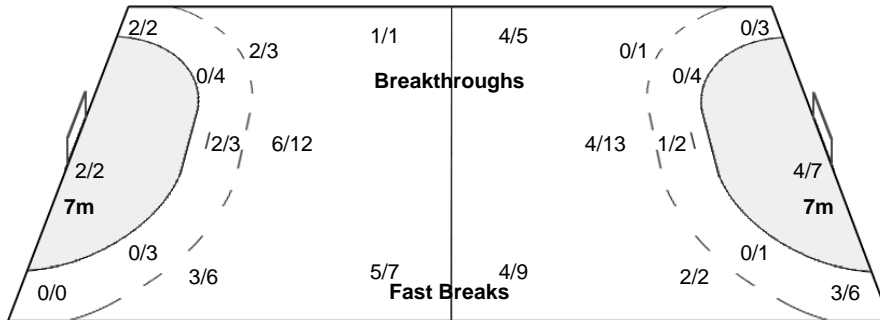

Offence

Defence

Goalkeepers Saves / Shots

4/5	7/7	1/5
0/3	2/3	1/1
3/7	2/6	2/7

1 TOFT S

12 MORTENSEN K

0/1		

16 PEDERSEN C

4/5	7/7	1/5
0/3	2/3	1/1
3/6	2/6	2/7