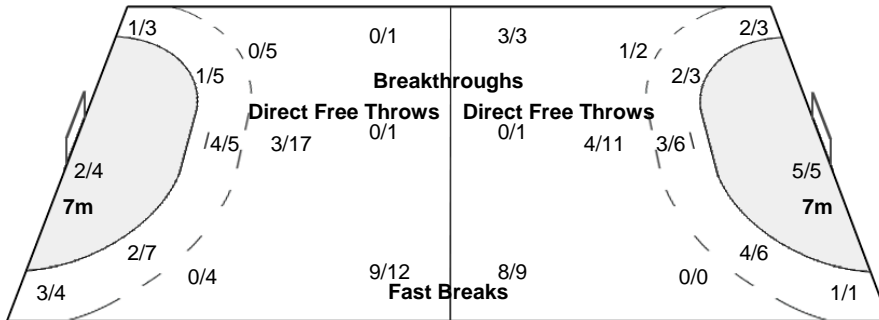

Sao Paulo

XX Women's World Championship 2011 Brasil

MON 12 DEC 2011
17:15

Classification Match 17 / 18

Match Team Statistics

Match No: 72

GER 33 - 25 TUN
(16 - 14) (17 - 11)

Attendance: 800

Referees: MARINA Carlos Maria / MINORE Dario Leonel (ARG)

TUN - Tunisia

Shots Distribution

Players

Goals / Shots

1 TERED R	3 DAOULA N	6 ELGHAOUI A	8 BEN CHEIKH AHMED J	10 TOUMI R	12 CHERIF W	17 KILANI O
0/1	0/1 0/1	2/4 1/1 1/1		0/1 1/1		1/1 0/1
	1-Post 2-Blocked	1-Post		1-Missed 1-Blocked		
18 ABDELHAK H	19 MARZOUK R	20 CHEBBAH M	22 DHAOUADI M	24 KHOULDI I	27 AOUINI S	29 YAHIAOUI F
1/1 0/1 2/2	0/1 1/1	1/1 1/3 0/1 2/2 0/2 1/2	0/1 0/1 1/4 0/1 1/1 1/2	0/1 0/1 0/1 0/1		
1-Post	3-Post	1-Blocked	1-Post 2-Blocked	1-Post 1-Blocked		
30 JAOUADI I	85 ABDALLAH E					
0/1						

Team Goals / Shots

2/3	2/5	2/5
3/9	0/1	1/7
6/8	3/5	6/9
1-Missed	8-Post	7-Blocked

Offence

Defence

Goalkeepers Saves / Shots

0/4	0/5
2/4	1/1
0/10	1/2
2/5	1/9

1 TERED R
0/1
0/3
0/3
1/2
0/5

12 CHERIF W
0/1
0/3
0/3
1/2
0/5

85 ABDALLAH E
0/3
2/4
0/10
1/1
2/2
1/4

LEGEND	% Efficiency	2Min 2 Minute Suspensions	6m 6-metre Shots	7m 7-metre Shots	9m 9-metre Shots
AS Assists	BS Blocked Shots	BT Breakthroughs	DR Disqualification with report	FB Fast Breaks	ST Steals
G/S Goals/Shots	n/a not applicable	RC Red Cards	S/S Saves/Shots		
TO Turnover	TP Time Played	WC Wing Shots	YC Yellow Cards