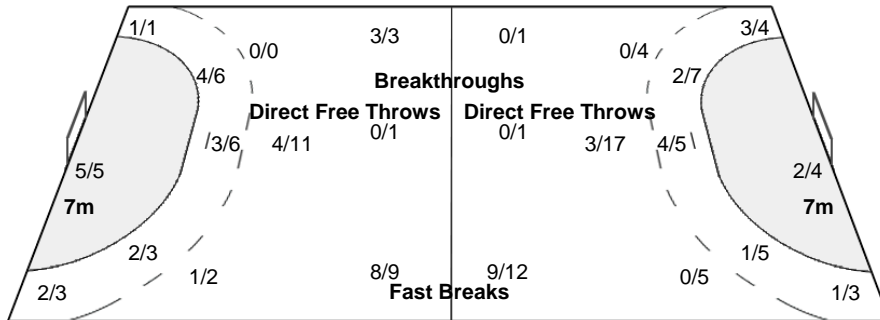

Sao Paulo

XX Women's World Championship 2011 Brasil

MON 12 DEC 2011
17:15

Classification Match 17 / 18

Match Team Statistics

Match No: 72

GER 33 - 25 TUN
(16 - 14) (17 - 11)

Attendance: 800

Referees: MARINA Carlos Maria / MINORE Dario Leonel (ARG)

GER - Germany

Shots Distribution

Players

Goals / Shots

1 ENGLERT S	3 KLEIN I	6 MIETZNER F	7 AUGSBURG N	8 MÜLLER A	10 LOERPER A	12 SCHÜLKE K
	1/1	0/1	1/1 0/1 2/2	1/1 0/1		
	1-Missed 1-Post	1-Missed				
13 KRAUSE N	15 RICHTER S	16 WOLTERING C	17 LANGKEIT K	19 MELBECK S	20 ALTHAUS A	21 NADGORNAYA N
0/1				1/2 1/1 1/2		3/3 2/2
				1-Post		2/2 4/4
						2-Missed 3-Post
31 WOHLBOLD K	33 SCHULZE L					
2/2 1/1 5/5	1/1 2/2					
1-Blocked						

Team Goals / Shots

4/4	5/5
2/4	0/1 3/5
10/10	1/2 8/9
4-Missed	5-Post 1-Blocked

Offence

Goalkeepers Saves / Shots

1/3	3/5	3/5
6/9	1/1	6/7
2/8	2/5	3/9

1 ENGLERT S

		0/1

12 SCHÜLKE K

		0/1
		1/1

16 WOLTERING C

1/3	3/5	3/5
6/9	1/1	6/6
2/8	2/4	2/8