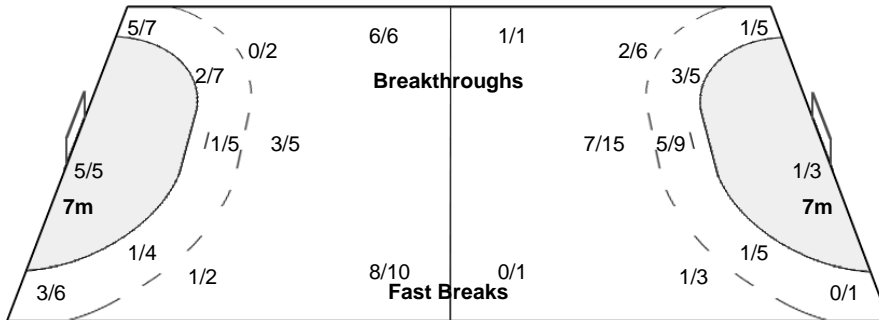

Sao Paulo

XX Women's World Championship 2011

Brasil

MON 12 DEC 2011
20:00

Eight final

Match Team Statistics

Match No: 70

BRA 35 - 22 CIV
(15 - 8) (20 - 14)

Attendance: 4.000

Referees: HIZAKI Kiyoshi / IKEBUCHI Tomokazu (JPN)

BRA - Brazil

Shots Distribution

Players

Goals / Shots

1 MASSON C	2 DINIZ F	3 NASCIMENTO A	4 ROCHA S	5 PIEDADE D	7 MEDEIROS A	8 da SILVA F
0/1	0/1	3/3 1/2 2/3	0/1	2/2	1/1	0/1 2/2
		1/1 1/1				1/1 1/1
		2-Post			1-Post	1-Post
9 RODRIGUES A	10 QUINTINO J	12 ARENHART B	15 PINHEIRO S	17 BANCILON M	18 AMORIM E	20 MORAES F
0/1	0/1		1/1 0/1		2/2	
0/1	1/1		2/2	1/1	1/1 2/2 1/1	0/1
3/3	0/1					0/1
1-Missed			1-Blocked		1-Missed 1-Post	1-Post
22 MOURA M	81 CAVALEIRO D					
	1/1 0/1					
	0/1					
1/1	2/2					
	1-Post 1-Blocked					

Team Goals / Shots

4/5	3/5	8/12
2/4		1/3
8/9	2/2	7/8
2-Missed	7-Post	2-Blocked

Offence

Goalkeepers Saves / Shots

0/1	1/2	
4/5	7/7	0/2
1/8	4/10	2/6

1 MASSON C

0/1	1/2	
4/4	4/4	
1/7	1/3	1/3

12 ARENHART B

0/1	3/3	0/2
0/1	3/7	1/3