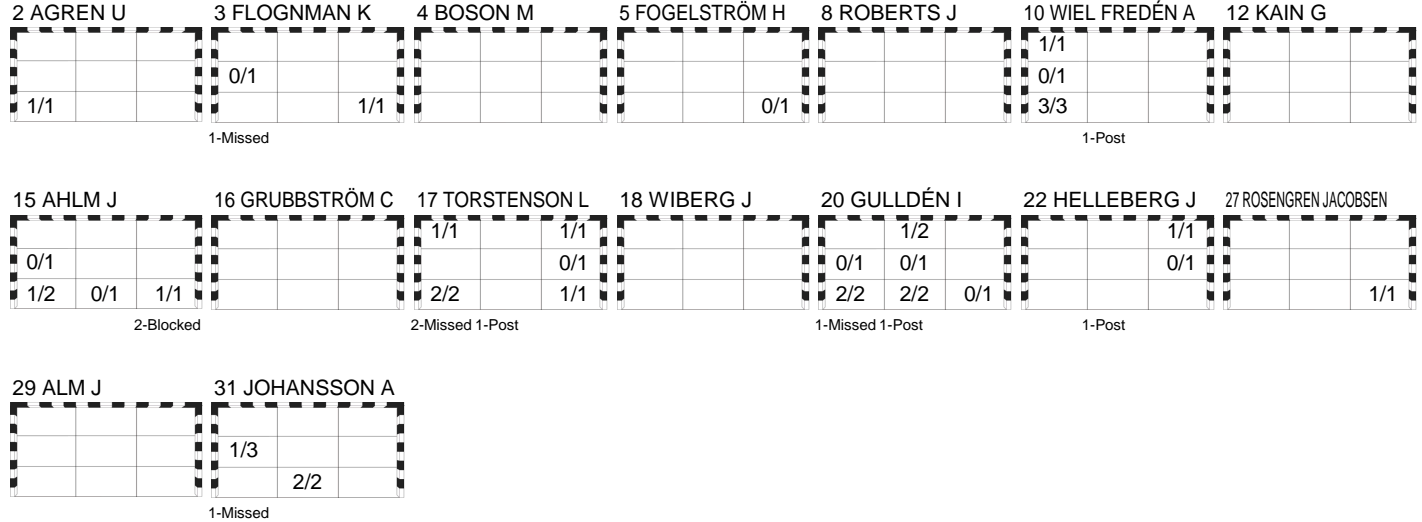

Sao Paulo

XX Women's World Championship 2011

Brasil

MON 12 DEC 2011
14:30

Eight final

Match Team Statistics

Match No: 69

SWE 23 - 26 FRA

Attendance: 400

(15 - 12) (8 - 14)

Referees: GUBICA Matja / MILOSEVIC Boris (CRO)

SWE - Sweden

Shots Distribution

Players

Goals / Shots

Team Goals / Shots

2/2	1/2	2/2
1/7	0/1	0/2
9/10	4/5	4/6
5-Missed	4-Post	2-Blocked