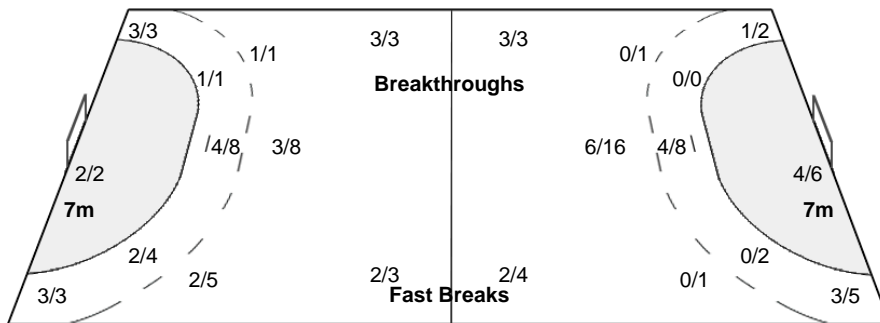

Sao Paulo

XX Women's World Championship 2011

Brasil

MON 12 DEC 2011
14:30

Eight final

Match Team Statistics

Match No: 69

SWE 23 - 26 FRA

Attendance: 400

(15 - 12) (8 - 14)

Referees: GUBICA Matja / MILOSEVIC Boris (CRO)

FRA - France

Shots Distribution

Players

Goals / Shots

2 GOUDJO A	3 DANCETTE B	4 KAMTO NJITAM N	5 AYGLON C	6 SPINCER A	7 PINEAU A	8 MENDY C
	1/1	1/2 0/1 1/1	1/1 1/2 1/1		1/1 1/2 1/1	1/1 0/3 1/1
					1-Missed 1-Post	1-Missed
9 BAUDOIN P	12 LEYNAUD A	14 GNABOUYOU M	15 BRUNEAU A	16 DARLEUX C	17 DEMBELE S	18 DEROIN A
1/1 1/1	1/1 1/1 2/2				1/1 1/1	1/1
1-Post			1-Missed		1-Missed	
20 TERVEL R	64 LACRABERE A					
	2/2 1/1					
	1-Missed					

Team Goals / Shots

6/6	2/2	3/3
2/3		2/7
6/8	1/1	4/4
5-Missed	2-Post	

Offence