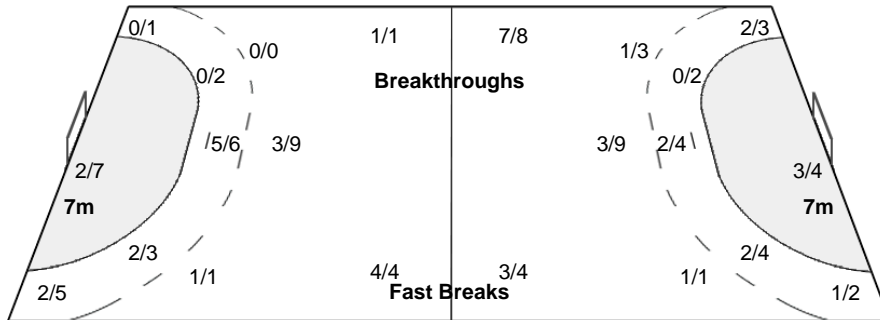

Sao Paulo

XX Women's World Championship 2011 Brasil

SUN 11 DEC 2011
19:30

Classification Match

Match Team Statistics

Match No: 68

CUB 25 - 20 ARG

Attendance: 100

(12 - 11) (13 - 9)

Referees: AL SUWAIDI Mansour / BAMUTRAF Saleh (QAT)

ARG - Argentina

Shots Distribution

Players

Goals / Shots

1 SCHLESINGER S	2 SALVADO L	3 PIZZO M	4 HARO L	5 FERREA B	6 DECILIO M	7 ROMERO M
0/0	1/1	0/0	0/0	1/2	1/1	0/1
0/0	1/1	0/0	0/0	1/1	0/1	1/1
	2-Post				2-Missed 1-Post	
8 AIMONE F	9 MENDOZA L	10 CRIVELLI V	11 TAGLIAVINI S	12 KOGAN V	13 MENA A	14 BIANCHI V
0/0	0/1	0/0	0/0	0/0	1/1	1/1
1/2	0/2	2/3	0/1	0/0	1/1	1/1
1/1	1/1	1/1	1/1	0/0	1/2	1/2
	1-Missed	1-Missed	1-Blocked			
15 TOTOLLO S	17 GIAMBERARDINO L					
1/1	0/0					

Team Goals / Shots

1/1	2/2	3/4
2/5	0/2	2/4
3/4	2/2	5/7
4-Missed	3-Post	1-Blocked

Offence

Defence

Goalkeepers Saves / Shots

1/1	1/3
3/5	0/1
1/8	3/4
1/12	1/12

1 SCHLESINGER S

	1/3
1/3	0/1
1/5	2/2
2/2	1/5

12 KOGAN V

	1/1
2/2	1/2
0/3	0/7

LEGEND	% Efficiency	2Min 2 Minute Suspensions	6m 6-metre Shots	7m 7-metre Shots	9m 9-metre Shots
AS Assists	BS Blocked Shots	BT Breakthroughs	DR Disqualification with report	FB Fast Breaks	ST Steals
G/S Goals/Shots	n/a not applicable	RC Red Cards	S/S Saves/Shots	YC Yellow Cards	
TO Turnover	TP Time Played	Wing Wing Shots