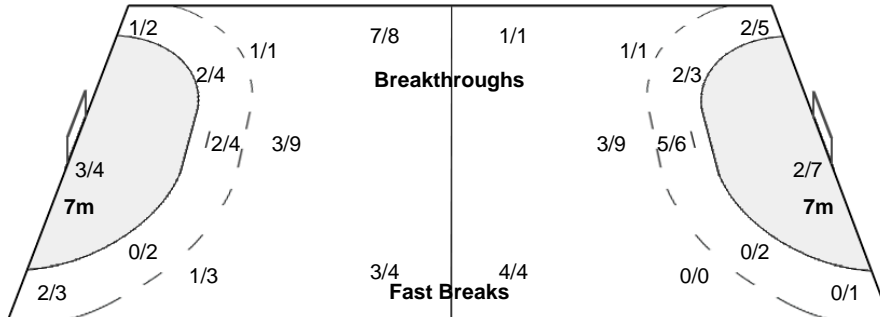

Sao Paulo

XX Women's World Championship 2011 Brasil

SUN 11 DEC 2011
19:30

Classification Match

Match Team Statistics

Match No: 68

CUB 25 - 20 ARG
(12 - 11) (13 - 9)

Attendance: 100

Referees: AL SUWAIDI Mansour / BAMUTRAF Saleh (QAT)

CUB - Cuba

Shots Distribution

Players

Goals / Shots

1 SALDIÑA RIVERO M	2 FERNANDEZ VALDEZ M	3 MARTINEZ DUANIS A	6 CUESTA ZULUETA A	7 GOMEZ HERNANDEZ S	9 LUSSON MIRANDA L	12 ALDAMA MIRANDA Y
	1/2	0/1	1/2	1/1	0/1	1/1
		3/3	2/2		0/1	0/1
				0/1	0/2	2/2
				3/3	1/2	5/5
				2-Post	2-Missed	

14 POUPIER MACHADO M	15 VALERA ABREUS N	16 GUEVARA LLOVERA E	17 ESPINOSA ZAMORA L	18 RAMIREZ MILAN Y	19 MESA MATOS M
	1/1				
		1/1			
	1/1	2/2			
				0/1	
				1-Blocked	1-Missed

Team Goals / Shots

	0/1	2/3
2/5	1/1	1/4
7/8	1/4	11/12
3-Missed	2-Post	1-Blocked

Offence