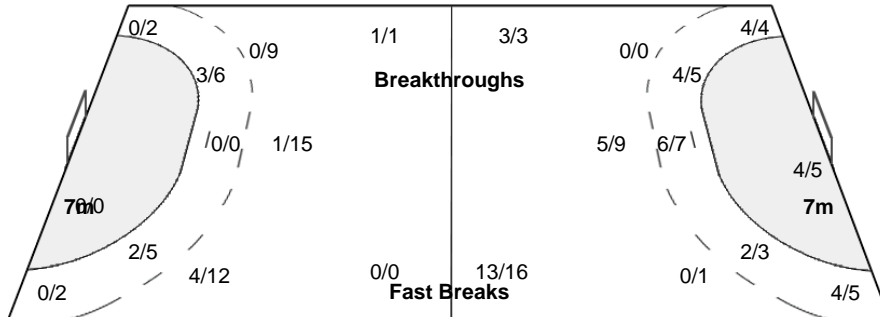

Sao Paulo

XX Women's World Championship 2011 Brasil

SUN 11 DEC 2011
17:15

Classification Match

Match Team Statistics

Match No: 67

CHN 45 - 11 AUS

Attendance: 100

(22 - 4) (23 - 7)

Referees: HIZAKI Kiyoshi / IKEBUCHI Tomokazu (JPN)

AUS - Australia

Shots Distribution

Players

Goals / Shots

1 HARBORT J	2 FLETCHER V	3 HUDSON-GOFERS A	4 CONDON M	5 MURRAY C	7 KEIGHLEY A	9 KELLY M
	1/1	0/1			0/1	1/2
	0/1	1/2	0/1	1/1	0/1	0/1
2-Missed	4-Blocked	2-Missed	1-Post		1-Post	

10 COOK D	12 KENT C	14 McAFEE M	15 TENNANT K	16 BOYD R
0/1				0/1
0/2	1/2		1/1	1/1
2/2	1/1	0/1	0/1	0/1
3-Missed	1-Post	1-Blocked	1-Missed	3-Missed
1-Post				1-Post
1-Blocked				1-Blocked

Team Goals / Shots

0/1	0/1	2/5
1/4	0/1	4/7
3/5	0/2	1/2
11-Missed	5-Post	8-Blocked

Offence

Goalkeepers Saves / Shots

0/2	3/8	0/3
1/3		
0/14	1/7	1/14

1 HARBORT J

0/1	1/4	0/2
0/1		
0/6	1/5	0/6

12 KENT C

0/1	2/4	0/1
1/2		
0/8	0/2	1/8

LEGEND	% Efficiency	2Min 2 Minute Suspensions	6m 6-metre Shots	7m 7-metre Shots	9m 9-metre Shots
AS Assists	BS Blocked Shots	BT Breakthroughs	DR Disqualification with report	FB Fast Breaks	
G/S Goals/Shots	n/a not applicable	RC Red Cards	S/S Saves/Shots	ST Steals	
TO Turnover	TP Time Played	Wing Wing Shots	YC Yellow Cards