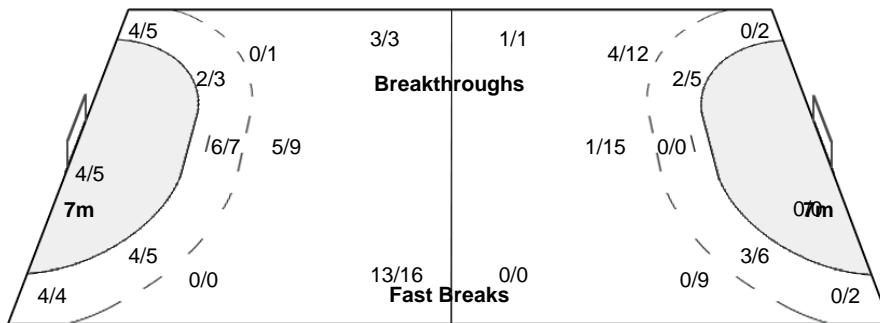

Sao Paulo

XX Women's World Championship 2011 Brasil

SUN 11 DEC 2011
17:15

Classification Match

Match Team Statistics

Match No: 67

CHN 45 - 11 AUS
(22 - 4) (23 - 7)

Attendance: 100

Referees: HIZAKI Kiyoshi / IKEBUCHI Tomokazu (JPN)

CHN - China

Shots Distribution

Players

Goals / Shots

1 XU M	2 WEI Q	3 LIU Y	5 LI B	6 WANG C	7 LUAN Z	8 LI Y
1/1	1/1	0/1			1/1	1/1
	1/1					1/1
	1/1	1/1	2/3	1/1	1/1	1/1
	1-Missed			1-Post		
9 LAN C	10 WANG S	11 WU N	16 ZHU Y	17 SUN L	18 SHA Z	20 LAN X
1/1	0/1				0/1	1/1
1/1		1/1				
	1/1	8/8		1/1	1/1	
1-Missed						1-Missed 1-Post 1-Blocked
21 ZHAO J	23 WU Y					
1/1	1/1					
		1/1				
4/4	1/1	2/2	1/1	1/2		
1-Missed						

Team Goals / Shots

2/2	5/8	3/3
2/3		
14/14	6/7	13/14
4-Missed	2-Post	1-Blocked

Offence

Defence

Goalkeepers Saves / Shots

1/1	1/1	3/5
3/4	1/1	3/7
2/5	2/2	1/2

1 XU M

		1/2
2/3	1/1	1/2
0/1	2/2	

16 ZHU Y

1/1	1/1	2/3
1/1		2/5
2/4		1/2