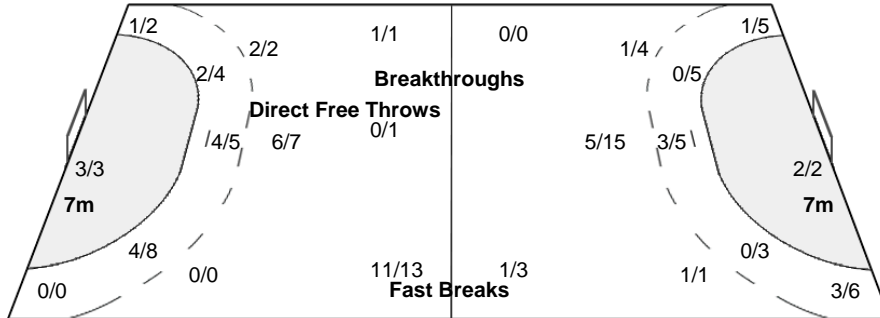

Sao Paulo

XX Women's World Championship 2011 Brasil

SUN 11 DEC 2011
14:30

Classification Match

Match Team Statistics

Match No: 66

TUN 34 - 17 URU
(14 - 10) (20 - 7)

Attendance: 100

Referees: GARCIA SERRADILLA Ignacio / MARIN LORENTE Andreu (ESP)

TUN - Tunisia

Shots Distribution

Players

Goals / Shots

1 TERED R	3 DAOULA N	6 ELGHAOUI A	8 BEN CHEIKH AHMED J	10 TOUMI R	12 CHERIF W	17 KILANI O
	1/1	1/1 1/1	1/1	1/1		0/1
		2/3 2/2	1/1	1/1		1/1
	1-Missed	1/1 1/1		1/1	1-Blocked	
18 ABDELHAK H	19 MARZOUK R	20 CHEBBAH M	22 DHAOUADI M	24 KHOUIDI I	27 AOUINI S	29 YAHIAOUI F
1/1	1/1	1/1		1/2		
1/1	1/1	1/1	0/1	3/4		
1/1	0/1	1/1	1/1	1/1		
	1-Post	2-Missed				
30 JAOUADI I	85 ABDALLAH E					
1/1						
0/1	1/1					

Team Goals / Shots

7/8	2/2	3/3
4/7	0/2	7/8
8/8	1/1	2/2
3-Missed	1-Post	1-Blocked

Offence

Defence

Goalkeepers Saves / Shots

0/1	1/2	0/1
0/1		3/4
2/4	9/13	1/7

1 TERED R

	1/1	
		2/2
1/3	4/7	0/3

12 CHERIF W

0/1	0/1	0/1
0/1		1/2
1/1	5/6	1/4

85 ABDALLAH E