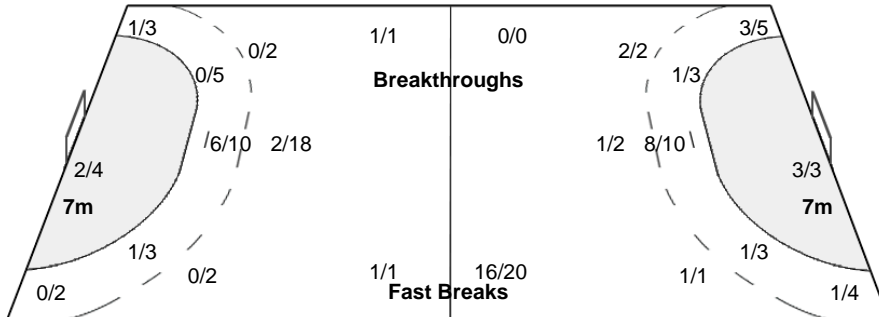

Sao Paulo

XX Women's World Championship 2011 Brasil

SUN 11 DEC 2011
11:45

Classification Match

Match Team Statistics

Match No: 65

GER 37 - 14 KAZ
(15 - 6) (22 - 8)

Attendance: 100

Referees: ARNTSEN Kjersti / GULLAKSEN Ida Cecillie (NOR)

KAZ - Kazakhstan

Shots Distribution

Players

Goals / Shots

1 KONSTANTINOVA T	3 BATUYEVA A	4 KLIMENKO E	5 NIKITINA A	6 KURGAMBAEVA S	8 BARANOVSKAYA I	9 VOLNUKHINA X
0/1	0/1	0/1	0/1	0/1	0/1	1/1
1/2	0/1	1/3	2/2	1/1	2/2	1/3
1-Missed	2-Blocked			1-Post	1-Missed	1-Blocked 2-Missed
11 SUYAZOVA Y	12 PARFENOVA T	13 KULAKOVA N	14 LATKINA Y	16 AITENOVA Z	17 ISKAKOVA G	19 YAKOVLEVA N
0/1		0/1	0/1			
		1/2	1/2	1/2	0/1	
		2-Missed	2-Blocked	1-Missed	1-Blocked	

Team Goals / Shots

0/1	1/1
2/6	1/8
4/6	3/7
7-Missed	1-Post
	8-Blocked

Offence

Defence

Goalkeepers Saves / Shots

0/4	1/4	2/11
3/6		2/10
0/8		2/4

1 KONSTANTINOVA T

12 PARFENOVA T

0/2	1/3	2/9
3/5		1/8
0/6		2/3

16 AITENOVA Z

0/2	0/1	0/2
0/1		1/2
0/2		0/1

% Efficiency	2Min 2 Minute Suspensions	6m 6-metre Shots	7m 7-metre Shots	9m 9-metre Shots
AS Assists	BS Blocked Shots	BT Breakthroughs	DR Disqualification with report	FB Fast Breaks
G/S Goals/Shots	n/a not applicable	RC Red Cards	S/S Saves/Shots	ST Steals
TO Turnover	TP Time Played	Wing Wing Shots	YC Yellow Cards