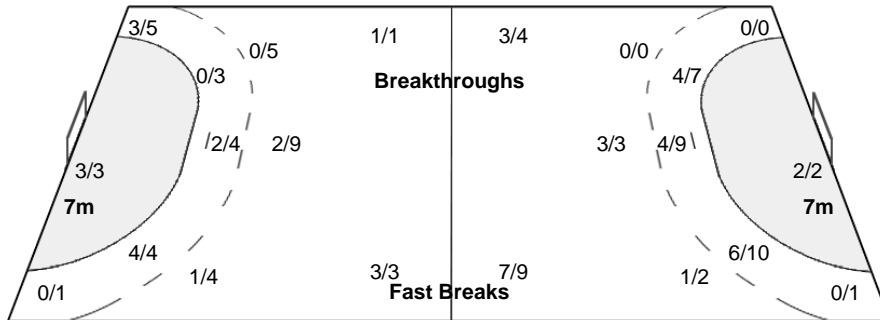

Barueri

XX Women's World Championship 2011 Brasil

SUN 11 DEC 2011
14:30

Match Team Statistics

Match No: 63

RUS 30 - 19 ISL
(15 - 12) (15 - 7)

Attendance: 400

Referees: MARINA Carlos Maria / MINORE Dario Leonel (ARG)

ISL - Iceland

Shots Distribution

Players

Goals / Shots

1 ASMUNDSDOTTIR G	2 KNUTSDOTTIR K	3 PALSDOTTIR A	4 STEFANSDOTTIR P	5 JONSDOTTIR R	6 EYJOLFSDOTTIR H	8 SIGURDARDOTTIR S
	1/1	1/1 1/1	1/1 1/1	1/2 0/1 0/1		1/2 1/1
	1/2 2/3	1/1	1/1	1-Missed	1-Blocked	2-Post 1-Blocked
9 SKULADOTTIR D	12 EINARSDOTTIR S	13 GUNNARDOTTIR A	14 SKULADOTTIR H	15 STEFANSDOTTIR H	17 GUDMUNDSDOTTIR A	18 HARALDSDOTTIR B
0/1 1/1			0/1 0/1 0/1	1/1	1/1	
			1/1	1/1	1-Missed 1-Post	
19 ATLADOTTIR T	23 GUDMUNDSDOTTIR R					
1/1						
1-Missed						

Team Goals / Shots

2/3	1/1	5/5
0/4	0/1	1/4
5/6	1/2	4/5

3-Missed 3-Post 5-Blocked

Offence

Goalkeepers Saves / Shots

1/3	0/3	0/6
2/4	2/2	2/5
1/8	1/3	2/7

1 ASMUNDSDOTTIR G

1/3	0/3	0/6
2/4	2/2	2/5
1/8	1/3	2/7

12 EINARSDOTTIR S

LEGEND	% Efficiency	2Min 2 Minute Suspensions	6m 6-metre Shots	7m 7-metre Shots	9m 9-metre Shots
AS Assists	BS Blocked Shots	BT Breakthroughs	DR Disqualification with report	FB Fast Breaks	ST Steals
G/S Goals/Shots	n/a not applicable	RC Red Cards	S/S Saves/Shots		
TO Turnover	TP Time Played	Wing Wing Shots	YC Yellow Cards