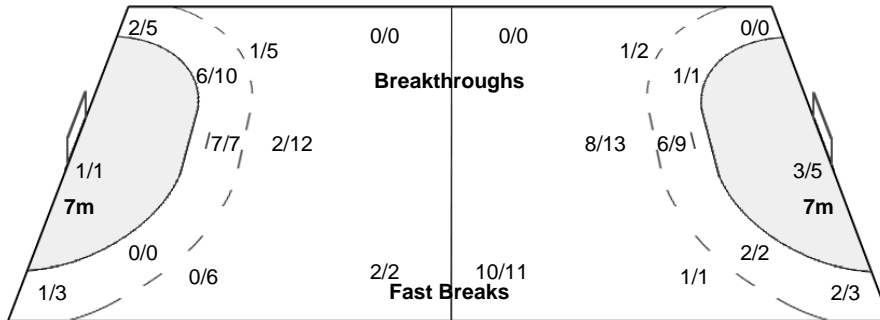

Santos

XX Women's World Championship 2011 Brasil

SUN 11 DEC 2011
17:15

Match Team Statistics

Match No: 62

NOR 34 - 22 NED
(15 - 11) (19 - 11)

Attendance: 700

Referees: AIRES MENEZES Jesus Nilson / APARECIDO PINTO Rogero (BRA)

NED - Netherlands

Shots Distribution

Players

Goals / Shots

1 van der WAL M	2 ROELOFS I	5 KRAMER J	6 van der HEIJDEN L	7 BONT D	8 ABBINGH L	9 HILSTER J
			2/2	0/1	0/1	0/1
			2/3	0/1	0/1	1/1
			1/2	1/1	0/1	
				2/2	0/1	
			1-Missed	1-Post	1-Blocked	1-Post
12 LAMEIN D	13 BROCH Y	14 KARSTEN W	15 VISSER M	19 van der WISSEL P	20 BOVENBERG R	26 MALESTEIN A
1/1	2/2	1/1	1/1	0/1		
2/2		0/2	1/1		0/1	
1/1			0/1	1/1		
			1-Post	2-Post 2-Blocked	1-Blocked	
79 POLMAN E	88 BURREKERS M					

Team Goals / Shots

4/7	0/1	5/6
4/8		1/6
3/6	3/4	2/3
1-Missed	5-Post	4-Blocked

Offence