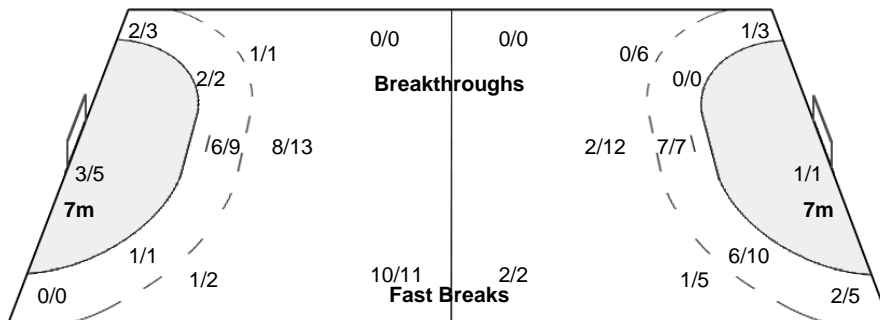

Santos

XX Women's World Championship 2011 Brasil

SUN 11 DEC 2011
17:15

Match Team Statistics

Match No: 62

NOR 34 - 22 NED
(15 - 11) (19 - 11)

Attendance: 700

Referees: AIRES MENEZES Jesus Nilson / APARECIDO PINTO Rogero (BRA)

NOR - Norway

Shots Distribution

Players

Goals / Shots

1 GRIMSBO K	2 MOLID M	4 OFTEDAL S	5 ALSTAD I	6 LOKE H	7 NOSTVOLD T	8 BREIVANG K
		1/1	0/1	1/1	2/2	1/1
				1/1	1/1	1/1
				1/1	2/2	3/5
1-Missed						
9 LUNDE-BORGERSEN K	11 JOHANSEN K	13 FRAFJORD M	16 HARALDSEN K	17 SULLAND L	18 RIEGELHUTH L	21 SNORROEGGEN G
	2/2	0/1	1/1	1/1	1/1	2/2
1/1				2/2		0/1
	2/2	1/1		1/2		1/1
1-Missed 2-Post 1-Missed						
22 KURTOVIC A	23 HERREM C					
2/2	1/1					1/1
1/1						
1/1						
1-Post 1-Blocked						

Team Goals / Shots

3/4	3/3	8/8
6/6	0/1	2/3
7/8		5/7
3-Missed 3-Post 1-Blocked		

Offence

Goalkeepers Saves / Shots

3/7	1/1	1/6
4/8		5/6
3/6	1/4	1/3

1 GRIMSBO K

0/2		1/1
1/1		
	0/1	

16 HARALDSEN K

3/5	1/1	0/5
3/7		5/6
3/6	1/3	1/3