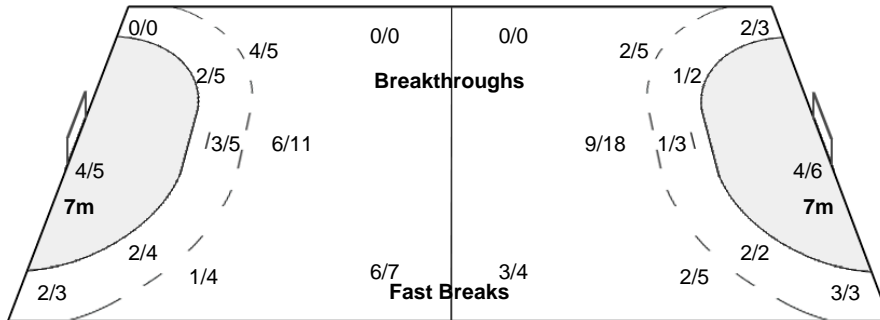

Santos

XX Women's World Championship 2011 Brasil

SUN 11 DEC 2011
14:30

Match Team Statistics

Match No: 61

KOR 29 - 30 ANG
(13 - 13) (16 - 17)

Attendance: 600

Referees: BONAVENTURA Charlotte / BONAVENTURA Julie (FRA)

ANG - Angola

Shots Distribution

Players

Goals / Shots

1 TAVARES M	2 VIEGAS J	4 BARROS E	6 CALANDULA B	7 MORAIS C	8 ALMEIDA N	9 GUIALO I
	1/1	1/1 1/1	1/1 1/1		0/1 1/1	
		0/1 1/3	0/1 2/2			
1-Post				1-Blocked	1-Post	
10 FERNANDES I	11 KIALA L	12 BRANCO C	13 ANDRE M	14 BERNARDO N	15 CARLOS A	16 BARBOSA N
	2/2 3/3			1/1	1/1 3/3	
0/1	1/1			0/1	1/2	
	2-Missed			1-Missed	1-Post	
18 KIALA M	20 QUITONGO R					
1/1 0/1						
1/2 1/1 3/4						

Team Goals / Shots

2/2	6/6	
3/7		5/6
3/8	2/2	9/10
3-Missed	3-Post	1-Blocked

Offence

Defence

Goalkeepers Saves / Shots

1/2	0/1	1/2
2/3		1/5
2/14	1/4	3/9

1 TAVARES M

1/2		1/1
2/3		1/4
1/9	1/2	3/7

12 BRANCO C

		0/1
	0/1	

16 BARBOSA N

	0/1	
		0/1
1/5	0/1	0/2

LEGEND	% Efficiency	2Min 2 Minute Suspensions	6m 6-metre Shots	7m 7-metre Shots	9m 9-metre Shots
AS Assists	BS Blocked Shots	BT Breakthroughs	DR Disqualification with report	FB Fast Breaks	ST Steals
G/S Goals/Shots	n/a not applicable	RC Red Cards	S/S Saves/Shots		
TO Turnover	TP Time Played	Wing Wing Shots	YC Yellow Cards