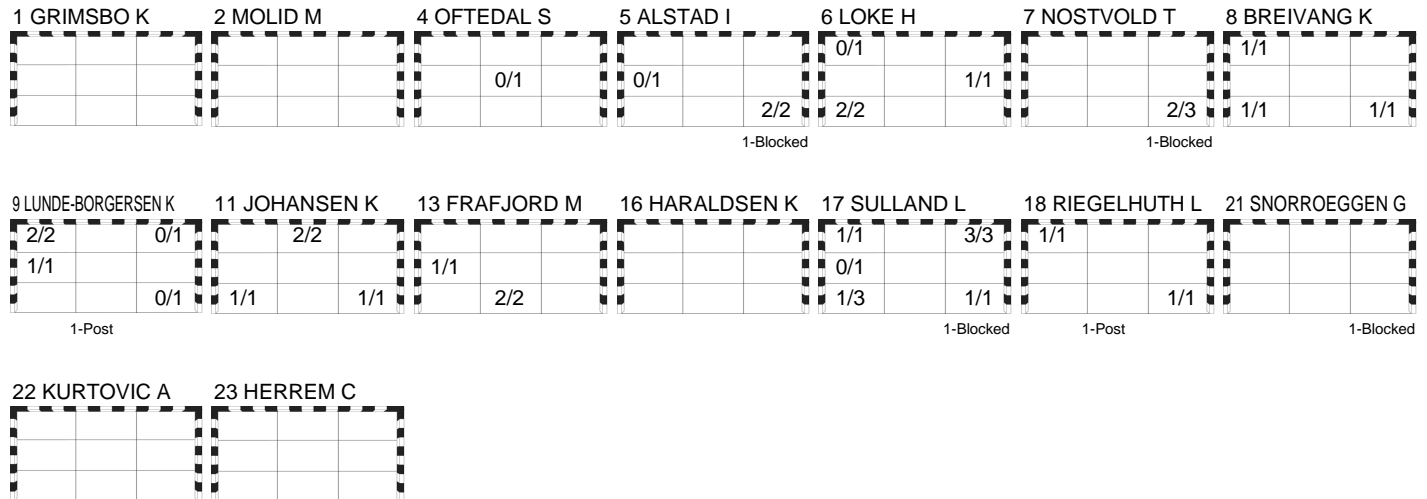

Santos

XX Women's World Championship 2011 Brasil

SAT 3 DEC 2011
19:30

Match Team Statistics

Match No: 5

ANG 28 - 31 CHN
(14 - 13) (14 - 18)

Attendance: 200

Referees: GUBICA Matja / MILOSEVIC Boris (CRO)

ANG - Angola

Shots Distribution

Players

Goals / Shots

Team Goals / Shots

5/6	2/2	3/4
2/4	0/1	1/1
5/7	2/2	8/10
2-Post	4-Blocked