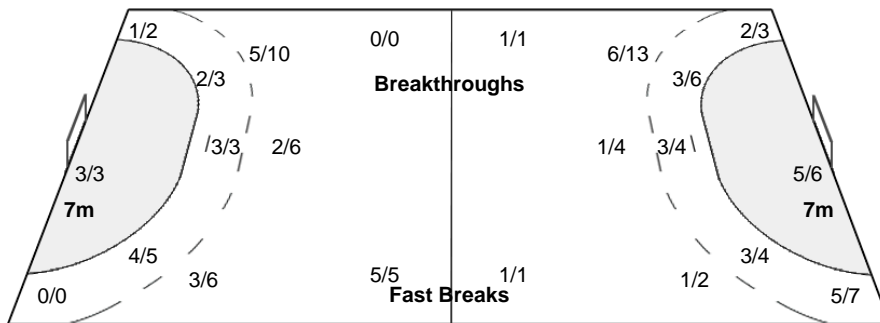

Offence

Goalkeepers Saves / Shots

0/4	0/1	0/1
5/12	2/2	5/12
0/6	0/2	1/4

1 GRIMSBO K

0/1		0/1
2/4		0/3
0/1	0/1	

16 HARALDSEN K

0/3	0/1	
3/8	2/2	5/9
0/5	0/1	1/4