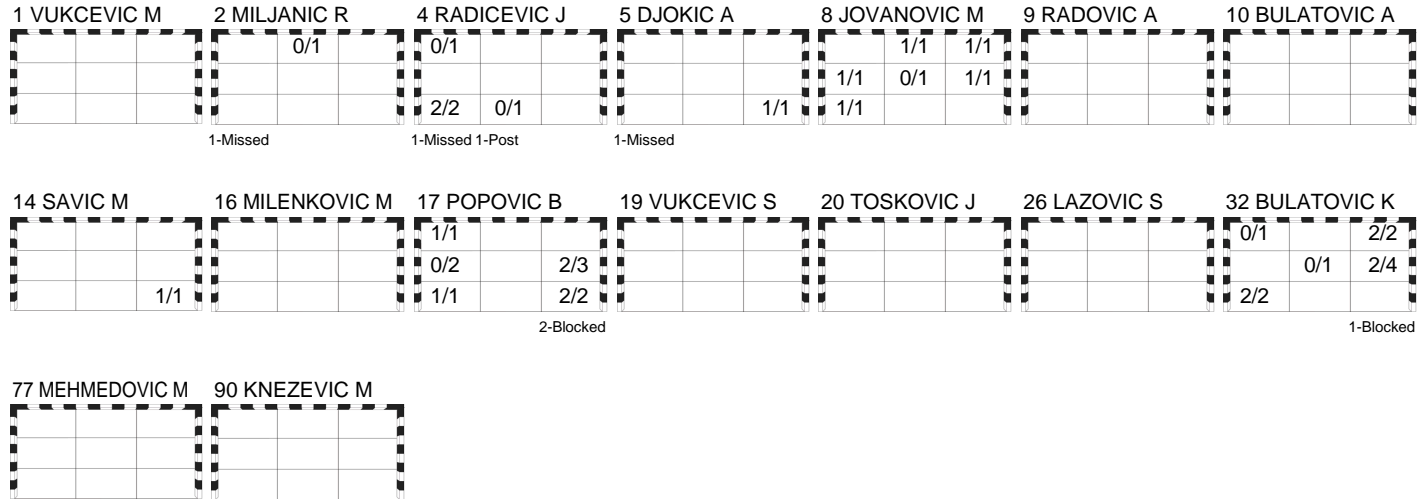

Team Shots	Goals	Saves	Missed	Post	Blocked	Total	%
6m Shots	7	2	1		1	11	64
Wing Shots	2	1	2	1		6	33
9m Shots	8	8			2	18	44
7m Shots	2				n/a	2	100
Fast Breaks	2					2	100
Breakthroughs							
Totals	21	11	3	1	3	39	54

Number of Attacks: 50, Scoring Efficiency: 42%

Santos

XX Women's World Championship 2011 Brasil

SAT 3 DEC 2011
17:15

Match Team Statistics

Match No: 4

NOR 21 - 22 GER
(10 - 11) (11 - 11)

Attendance: 1.200

Referees: AIRES MENEZES Jesus Nilson / APARECIDO PINTO Rogero (BRA)

NOR - Norway

Shots Distribution

Players

Goals / Shots

Team Goals / Shots

1/3	1/2	3/3
1/3	0/2	5/8
6/6	0/1	4/4
3-Missed	1-Post	3-Blocked

Offence