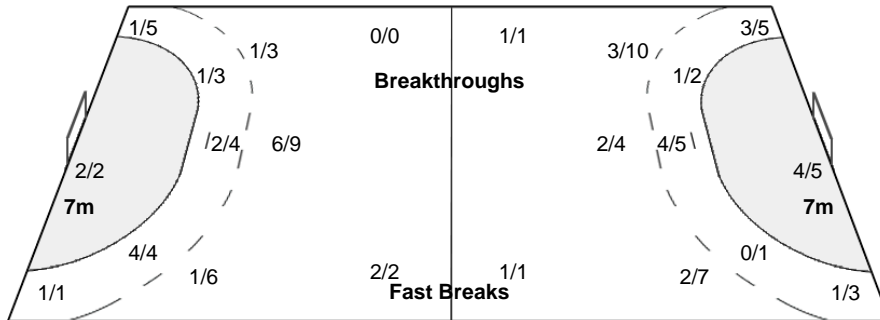

Referees: AIRES MENEZES Jesus Nilson / APARECIDO PINTO Rogero (BRA)

NOR - Norway

Shots Distribution

Players

Goals / Shots

Team Goals / Shots

1/3	1/2	3/3
1/3	0/2	5/8
6/6	0/1	4/4
3-Missed	1-Post	3-Blocked

Offence