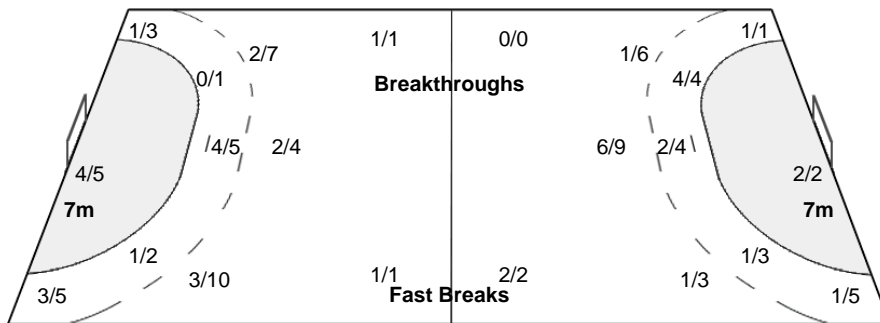

Santos

XX Women's World Championship 2011 Brasil

SAT 3 DEC 2011
17:15

Match Team Statistics

Match No: 4

NOR 21 - 22 GER
(10 - 11) (11 - 11)

Attendance: 1.200

Referees: AIRES MENEZES Jesus Nilson / APARECIDO PINTO Rogero (BRA)

GER - Germany

Shots Distribution

Players

Goals / Shots

1 ASMUNDSDOTTIR G	2 KNUTSDOTTIR K	3 PALSDOTTIR A	4 STEFANSDOTTIR P	5 JONSDOTTIR R	6 EYJOLFSDOTTIR H	8 SIGURDARDOTTIR S
	2/2 1/1 1/2 1/1	1/1	0/1 1/1	0/1 1/3		1/1 0/1 1/1
	1-Missed 1-Post 1-Blocked		1-Post			1-Missed
9 SKULADOTTIR D	12 EINARSDOTTIR S	13 GUNNARDOTTIR A	14 SKULADOTTIR H	15 STEFANSDOTTIR H	17 GUDMUNDSDOTTIR A	18 HARALDSDOTTIR B
0/1 2/3			0/1 4/4 1/1		1/1	1/1 0/1 0/1
			2-Post		1-Missed 1-Post	1-Blocked
19 ATLADOTTIR T	23 GUDMUNDSDOTTIR R					

Team
Goals / Shots

2/2	2/3	2/2
2/5	1/3	7/10
3/3	1/2	2/4

3-Missed 5-Post 2-Blocked

Offence

Defence

Goalkeepers
Saves / Shots

2/3	1/2	0/3
2/3	2/2	3/8
0/6	1/1	0/4

1 ASMUNDSDOTTIR G

2/3	1/2	0/2
2/3	2/2	3/8
0/6	1/1	0/4

12 EINARSDOTTIR S

		0/1

LEGEND	% Efficiency	2Min 2 Minute Suspensions	6m 6-metre Shots	7m 7-metre Shots	9m 9-metre Shots
AS Assists	BS Blocked Shots	BT Breakthroughs	DR Disqualification with report	FB Fast Breaks	
G/S Goals/Shots	n/a not applicable	RC Red Cards	S/S Saves/Shots	ST Steals	
TO Turnover	TP Time Played	Wing Wing Shots	YC Yellow Cards