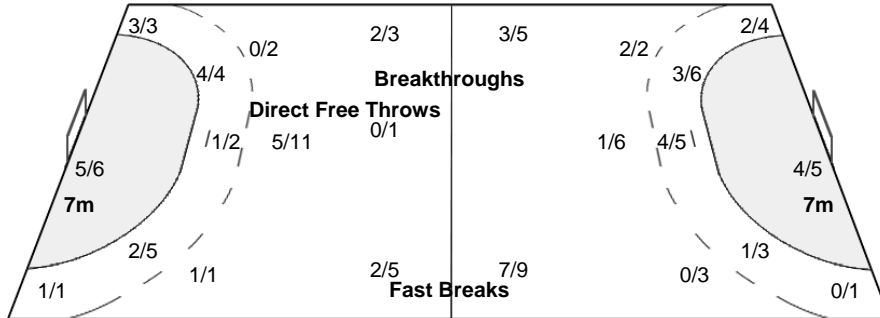

Offence

Goalkeepers Saves / Shots

0/2	4/5	2/9
1/3	1/1	2/2
1/6	0/3	0/7

12 KAIN G

0/2	1/2	1/5
1/1		
0/3	0/3	0/2

16 S. GRUBBSTRÖM C

	3/3	1/4
0/2	1/1	2/2
1/3		0/5

LEGEND	% Efficiency	2Min 2 Minute Suspensions	6m 6-metre Shots	7m 7-metre Shots	9m 9-metre Shots
AS Assists	BS Blocked Shots	BT Breakthroughs	DR Disqualification with report	FB Fast Breaks	ST Steals
G/S Goals/Shots	n/a not applicable	RC Red Cards	S/S Saves/Shots	YC Yellow Cards	
TO Turnover	TP Time Played	Wing Wing Shots