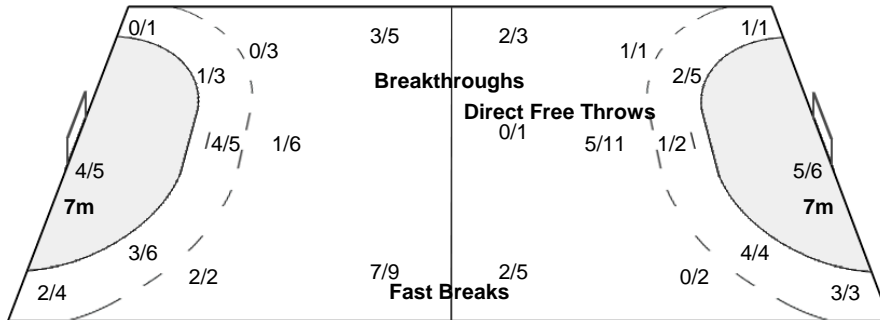

Sao Bernardo

XX Women's World Championship 2011 Brasil

THU 8 DEC 2011
15:00

Match Team Statistics

Match No: 46

CRO 27 - 26 SWE
(14 - 12) (13 - 14)

Attendance: 500

Referees: GARCIA SERRADILLA Ignacio / MARIN LORENTE Andreu (ESP)

CRO - Croatia

Shots Distribution

Players

Goals / Shots

1 GRUBISIC J	2 TATARI M	5 JOVETIC D	6 SERIC A	7 PETKOVIC I	8 GACE A	10 PUSIC KOROLJEVIC N
0/1	0/1	0/1	0/1	1/1	0/1	1/1
0/1	1/1	2/2	1/1	1/1	1/1	1/1
1-Post	1-Missed	1-Post	1-Post	1-Post	1-Post	1-Missed 1-Post
12 ZDERIC M	13 HORVAT L	14 FRANIC K	15 PENEZIC A	16 JELCIC I	18 LOVRIC I	19 ZEBIC M
0/1	0/1	1/2	1/1	2/2	0/2	1/1
1/1	1/1	2/2	1/1	1/1	1/1	2/2
1-Missed 1-Post	1-Blocked	2-Missed	2-Missed	2-Missed	2-Missed	1-Missed
20 MILANOVIC LITRE V	27 JEZIC K					
0/1	0/1					
3/3	3/3					

Team Goals / Shots

2/2	1/5	7/9
2/3	0/1	0/2
5/6	3/3	7/7
6-Missed	4-Post	1-Blocked

Offence

Goalkeepers Saves / Shots

1/6	0/1	1/4
0/3	1/1	1/2
3/10	0/2	0/4

1 GRUBISIC J

1/6	0/1	1/4
0/3	1/1	0/1
3/10	0/1	0/3

12 ZDERIC M

		1/1
	0/1	0/1

16 JELCIC I