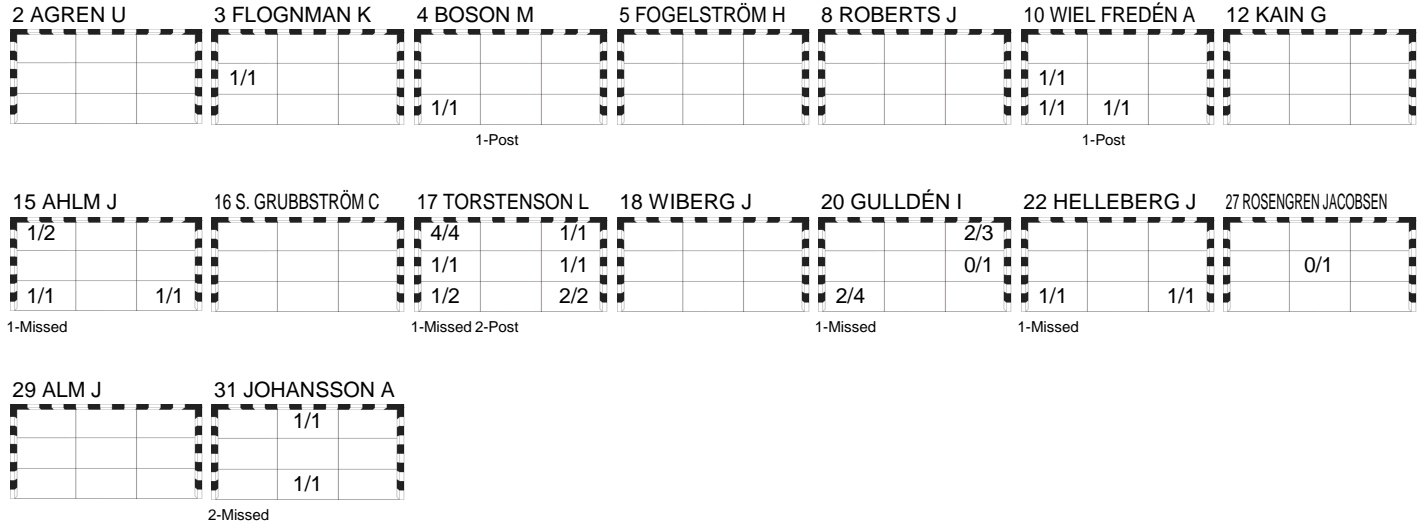

Sao Bernardo

XX Women's World Championship 2011 Brasil

THU 8 DEC 2011
15:00

Match Team Statistics

Match No: 46

CRO 27 - 26 SWE
(14 - 12) (13 - 14)

Attendance: 500

Referees: GARCIA SERRADILLA Ignacio / MARIN LORENTE Andreu (ESP)

SWE - Sweden

Shots Distribution

Players

Goals / Shots

Team Goals / Shots

5/6	1/1	3/4
3/3	0/1	1/2
7/10	2/2	4/4
6-Missed	4-Post