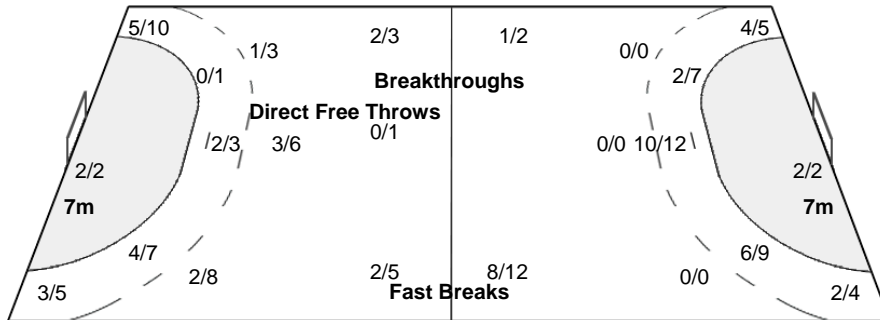

Barueri

XX Women's World Championship 2011 Brasil

WED 7 DEC 2011
15:45

Preliminaries - Group B

Match Team Statistics

Match No: 40

NED 26 - 35 RUS
(10 - 18) (16 - 17)

Attendance: 400

Referees: GJEDING Martin / HANSEN Mads (DEN)

NED - Netherlands

Shots Distribution

Players

Goals / Shots

1 van der WAL M	2 ROELOFS I	6 van der HEIJDEN L	7 BONT D	8 ABBINGH L	9 HILSTER J	10 SNELDER D
		1/1 0/1	2/4 1/1 1/2	1/1 1/2	1/1 1/1	0/1 1/1
		1-Missed	1-Missed	1-Missed 2-Post	1-Missed 2-Post 1-Blocked	
12 LAMEIN D	13 BROCH Y	14 KARSTEN W	15 VISSER M	19 van der WISSEL P	26 MALESTEIN A	79 POLMAN E
1/1			1/1 1/1 0/1 0/1 0/1	0/1 2/2 0/1 0/1 1/1 4/4		
			2-Post 2-Blocked	1-Post		
88 BURREKERS M						

Team Goals / Shots

1/2	2/2	4/4
2/7	0/3	5/7
9/10	1/2	2/3

4-Missed 7-Post 3-Blocked

Offence