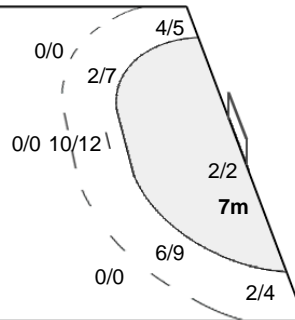

Team Goals / Shots

1/2	2/2	4/4
2/7	0/3	5/7
9/10	1/2	2/3

4-Missed 7-Post 3-Blocked

Offence

Defence

Goalkeepers Saves / Shots

0/2	0/1	1/3
1/6	2/2	2/13
1/9	2/4	1/5

1 van der WAL M