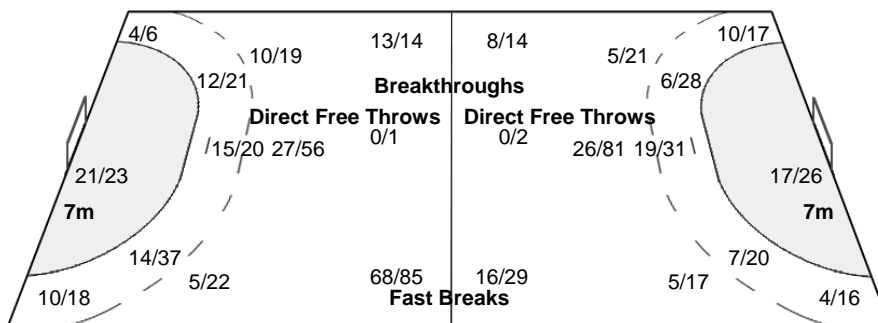

XX Women's World Championship 2011

Brasil

Cumulative Statistics

DEN - Denmark

Shots Distribution

Players

Goals / Shots

1 TOFT S	2 MELGAARD M	3 KVIESGAARD M	4 THORSGAARD S	7 FISKER M	10 KROGSHEDE C	11 BILLE K
	1/1 0/1		1/1	2/2 3/3	1/2 4/5	1/1 3/3 1/1 1/1
	0/1	1/1	0/1 1/3 0/1 3/4	3/3	0/1	3/3 3/3
	1/1 2/2 1/1		2/2 1/2 1/1	4/4 3/4	3/4	3/4 1/1 1/1
		1-Missed	2-Post	2-Missed 5-Post	1-Blocked 3-Missed	1-Missed 1-Post

12 MORTENSEN K	15 LARSEN P	16 PEDERSEN C	18 BURGAARD L	19 JORGENSEN L	21 KRISTIANSEN K	22 TROELSEN T
		4/4	6/6	5/5	1/1 0/2 4/5	1/1 1/1 3/3
	0/1		3/3	3/3	1/4	3/5 0/2 3/5
	3/3	3/6	2/2 1/2 1/2	1/3 1/1	3/8	3/6 1/5 4/6
	3-Missed 3-Post	1-Blocked	4-Post	1-Missed 5-Post	3-Blocked 2-Missed 1-Post	2-Blocked 3-Missed 6-Post 7-Blocked

23 NORGAARD A	26 SPELLERBERG L	28 JORGENSEN S
2/2 4/4	3/3	0/1
0/1 1/1	1/1 2/2	1/1
7/8 7/8 7/7	2/3 3/4 1/1	2/2 2/2
	1-Blocked 1-Missed 1-Post	

Team Goals / Shots

20/21	12/16	31/33
17/27	2/7	22/35
34/43	26/36	35/43

17-Missed 28-Post 15-Blocked

Offence

Goalkeepers Saves / Shots

8/18	16/25	10/31
11/22	10/12	10/12
12/29	9/29	12/43

1 TOFT S

1/1	0/1	4/10
3/4	2/2	2/2
3/3	1/4	1/9

12 MORTENSEN K

0/3	3/4	0/3
2/4	6/7	4/5
3/11	4/12	3/7

16 PEDERSEN C

7/14	13/20	6/18
6/14	2/3	4/5
6/15	4/13	8/27

LEGEND

% Efficiency	2Min 2 Minute Suspensions	6m 6-metre Shots	7m 7-metre Shots	9m 9-metre Shots
AS Assists	BS Blocked Shots	BT Breakthroughs	DR Disqualification with report	FB Fast Breaks
G/S Goals/Shots	MP Matches Played	n/a not applicable	PR Preliminary Round	QF Quarterfinal
RC Red Cards	S/S Saves/Shots	ST Steals	TO Turnovers	TP Time Played
Wing Wing Shots	YC Yellow Cards