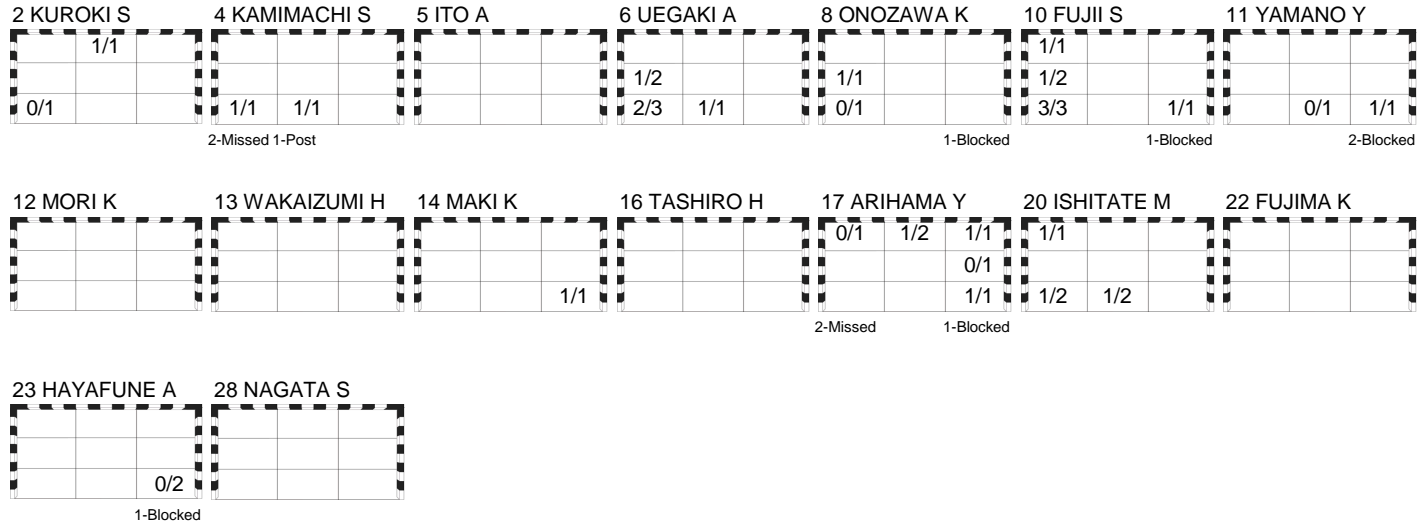

Number of Attacks: 72, Scoring Efficiency: 31%

Sao Paulo

XX Women's World Championship 2011 Brasil

SAT 3 DEC 2011
17:15

Preliminaries - Group C

Match Team Statistics

Match No: 3

FRA 41 - 22 JPN
(18 - 13) (23 - 9)

Attendance: 500

Referees: COHEN Shlomo / PERETZ Yoram (ISR)

JPN - Japan

Shots Distribution

Players

Goals / Shots

Team Goals / Shots

2/3	2/3	1/1
3/5		0/1
7/11	3/5	4/6
4-Missed	1-Post	6-Blocked

Offence

Defence

Goalkeepers Saves / Shots

0/2	1/4	0/8
1/9	2/2	3/8
1/8	0/2	1/7

12 MORI K

	0/2	
1/5		2/2
0/1		0/2

16 TASHIRO H

		0/4
0/1		0/1
1/1	0/1	0/3