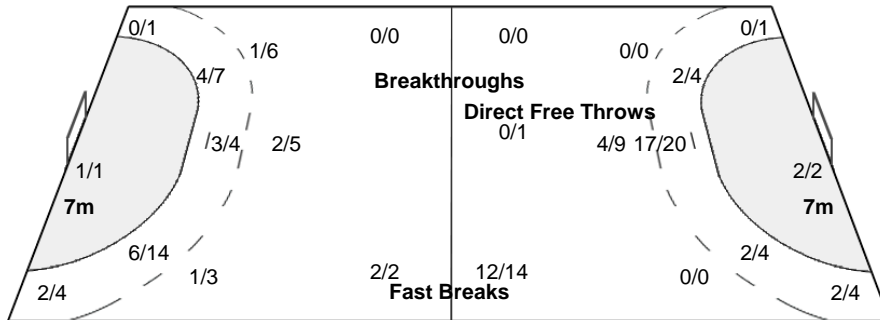

Offence

Defence

Goalkeepers Saves / Shots

0/2	1/4	0/8
1/9	2/2	3/8
1/8	0/2	1/7

12 MORI K

	0/2	
1/5		2/2
0/1		0/2

16 TASHIRO H

		0/4
0/1		0/1
1/1	0/1	0/3

22 FUJIMA K

0/2	1/2	0/4
0/3	2/2	1/5
0/6	0/1	1/2

LEGEND

%	Efficiency	2Min	2 Minute Suspensions	6m	6-metre Shots	7m	7-metre Shots	9m	9-metre Shots
AS	Assists	BS	Blocked Shots	BT	Breakthroughs	DR	Disqualification with report	FB	Fast Breaks
G/S	Goals/Shots	n/a	not applicable	RC	Red Cards	S/S	Saves/Shots	ST	Steals
TO	Turnover	TP	Time Played	Wing	Wing Shots	YC	Yellow Cards