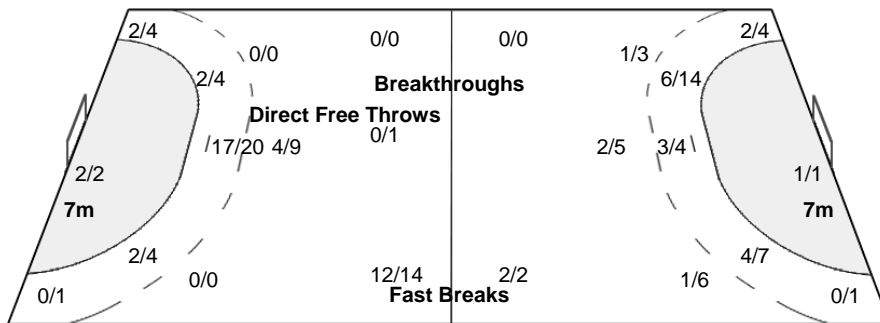

Team Goals / Shots

2/2	3/4	8/8
8/9	0/2	5/8
7/8	2/2	6/7

3-Missed 6-Post

Offence

Defence

Goalkeepers Saves / Shots

1/3	1/3	0/1
2/5		1/1
4/11	2/5	2/6

12 LEYNAUD A