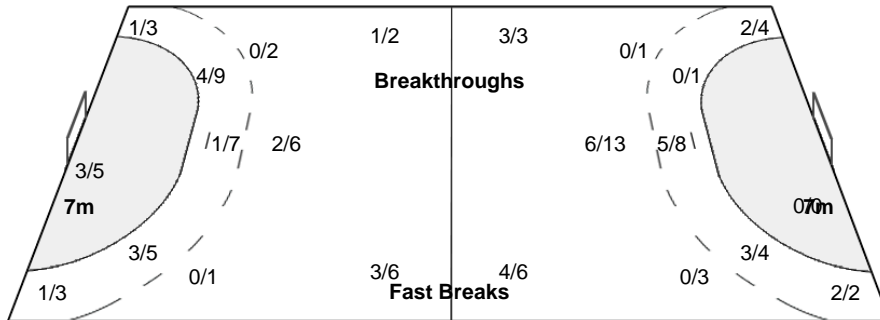

Sao Bernardo

XX Women's World Championship 2011 Brasil

TUE 6 DEC 2011
20:00

Match Team Statistics

Match No: 36

ARG 19 - 25 CIV
(8 - 14) (11 - 11)

Attendance: 500

Referees: COHEN Shlomo / PERETZ Yoram (ISR)

ARG - Argentina

Shots Distribution

Players

Goals / Shots

1 SCHLESINGER S	2 SALVADO L	3 PIZZO M	4 HARO L	5 FERREA B	6 DECILIO M	7 ROMERO M
0/1	1/1		0/1	0/1	2/2 1/1	
	0/1		0/1	0/1	0/2 1/1	1/1
		3/3			0/1 1/2	1/1
	1-Missed 1-Post			1-Missed	2-Missed 1-Blocked	1-Post

8 AIMONE F	9 MENDOZA L	10 CRIVELLI V	11 TAGLIAVINI S	12 KOGAN V	13 MENA A	14 BIANCHI V
	2/2				1/1	
	0/1 1/4		0/1		0/1	
	2/2					
	3-Missed 1-Blocked					

15 TOTOLLO S	17 GIAMBERARDINO L
1/1	
1/1	
0/1 1/1	
3-Post	

Team Goals / Shots

2/3	3/4	3/3
1/7	0/1	2/5
6/9	2/3	
7-Missed	5-Post	2-Blocked

Offence

Goalkeepers Saves / Shots

1/2	0/3	5/7
1/4	1/1	0/2
2/8	2/6	3/7

1 SCHLESINGER S

	0/1	2/2
0/2	1/1	0/1
1/1	0/2	2/2

12 KOGAN V

1/2	0/2	3/5
1/2		0/1
1/7	2/4	1/5