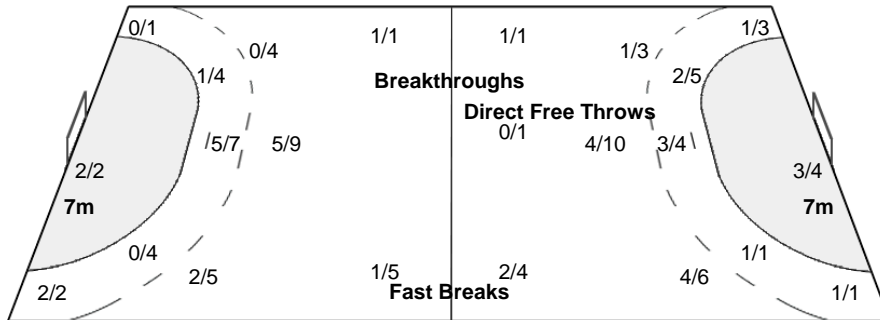

Sao Bernardo

XX Women's World Championship 2011 Brasil

TUE 6 DEC 2011
17:45

Match Team Statistics

Match No: 35

DEN 23 - 19 CRO
(10 - 8) (13 - 11)

Attendance: 500

Referees: GATELIS Mindaugas / MAZEIKA Vaidas (LTU)

CRO - Croatia

Shots Distribution

Players

Goals / Shots

1 GRUBISIC J	2 TATARI M	5 JOVETIC D	6 SERIC A	7 PETKOVIC I	8 GACE A	10 PUSIC KOROLJEVIC N
	0/1 0/1 1/1				0/1	
	3-Post	1-Post				
12 ZDERIC M	13 HORVAT L	14 FRANIC K	15 PENEZIC A	16 JELCIC I	18 LOVRIC I	19 ZEBIC M
		0/1 1/2 1/2	2/2 1/1 2/2			1/1 1/1
	3-Missed 1-Post 1-Blocked	0/1	1/1 1/1 1/1	1-Missed 1-Post 1-Blocked	1-Post 1-Blocked	
20 MILANOVIC LITRE V	27 JEZIC K					
0/1	1/1 0/1 1/1					
	1/1					

Team Goals / Shots

3/6	3/7	6/7
1/2		1/1
2/2		3/5
4-Missed	7-Post	3-Blocked

Offence

Goalkeepers Saves / Shots

1/3	0/2	0/3
4/8	2/2	1/4
0/2	1/4	1/5

1 GRUBISIC J

0/2	0/1	0/3
4/6	2/2	1/3
0/1	1/3	0/3

12 ZDERIC M

16 JELCIC I

1/1	0/1	
0/2		0/1
0/1	0/1	1/2

LEGEND	% Efficiency	2Min 2 Minute Suspensions	6m 6-metre Shots	7m 7-metre Shots	9m 9-metre Shots
AS Assists	BS Blocked Shots	BT Breakthroughs	DR Disqualification with report	FB Fast Breaks	
G/S Goals/Shots	n/a not applicable	RC Red Cards	S/S Saves/Shots	ST Steals	
TO Turnover	TP Time Played	Wing Wing Shots	YC Yellow Cards