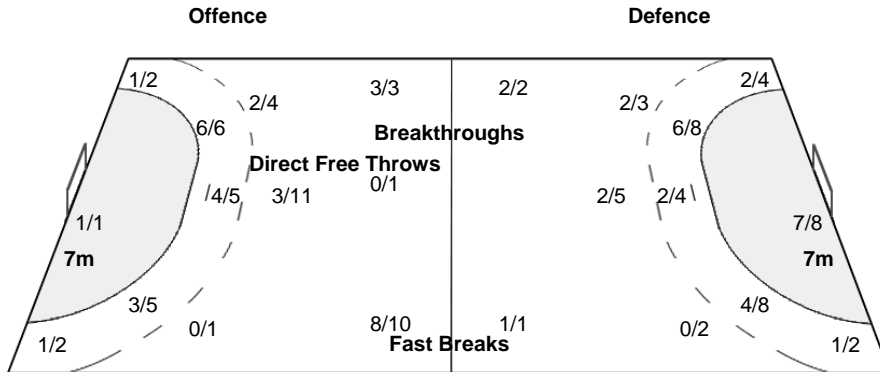

Sao Paulo

XX Women's World Championship 2011 Brasil

TUE 6 DEC 2011
15:00

Preliminaries - Group C

Match Team Statistics

Match No: 31

TUN 32 - 29 CUB
(18 - 11) (14 - 18)

Attendance: 200

Referees: ARNTSEN Kjersti / GULLAKSEN Ida Cecillie (NOR)

TUN - Tunisia

Shots Distribution

Players

Goals / Shots

1 TERED R	3 DAOULA N	6 ELGHAOUI A	8 BEN CHEIKH AHMED J	10 TOUMI R	12 CHERIF W	17 KILANI O
		0/1	0/1			
		1/1	1/1	1/1		
		1/1		1/1		
		2/2		1/1		
	1-Post	1-Missed		1-Missed 2-Post		

18 ABDELHAK H	19 MARZOUK R	20 CHEBBAH M	22 DHAOUADI M	24 KHOUIDI I	27 AOUINI S	29 YAHIAOUI F
	1/1	1/1			1/1	
	2/2	0/1	1/1	1/2		1/1
		1/1	0/1	4/5	0/1	1/1
	1/1		0/1	2/2	1-Missed	
	1-Missed			1-Missed	1-Blocked	1-Missed

30 JAOUADI I	85 ABDALLAH E

Team
Goals / Shots

2/4	4/4	4/4
6/7	1/3	2/3
7/8	1/2	5/7

5-Missed 3-Post 1-Blocked

Goalkeepers
Saves / Shots

0/1	2/3	0/2
2/4	1/1	4/10
2/8	1/3	1/10

1 TERED R

0/1		

12 CHERIF W

		0/1
0/1		0/1

85 ABDALLAH E

0/1	2/3	0/1
2/4	1/1	4/10
2/6	1/3	1/9