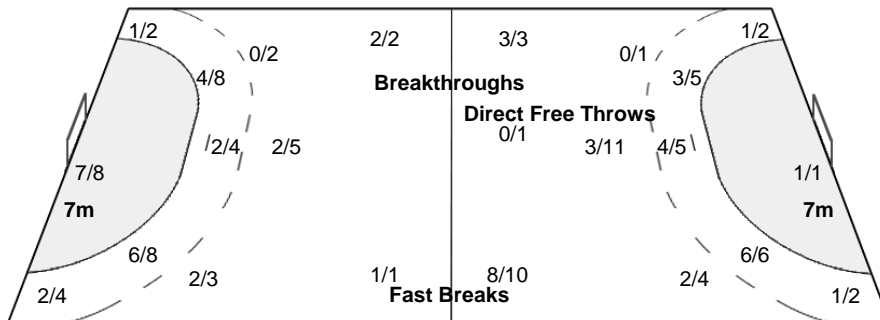

Sao Paulo

XX Women's World Championship 2011 Brasil

TUE 6 DEC 2011
15:00

Preliminaries - Group C

Match Team Statistics

Match No: 31

TUN 32 - 29 CUB
(18 - 11) (14 - 18)

Attendance: 200

Referees: ARNTSEN Kjersti / GULLAKSEN Ida Cecillie (NOR)

CUB - Cuba

Shots Distribution

Players

Goals / Shots

1 SALDIÑA RIVERO M	2 FERNANDEZ VALDEZ M	3 MARTINEZ DUANIS A	6 CUESTA ZULUETA A	7 GOMEZ HERNANDEZ S	9 LUSSON MIRANDA L	12 ALDAMA MIRANDA Y
	1/1	1/1		0/1	1/1	
	1/1	1/1	0/1	1/1	1/2	2/2
	1/2	3/4	1/1	2/3	2/2	

1-Blocked 1-Blocked

14 POUMIER MACHADO M	15 VALERA ABREUS N	16 GUEVARA LLOVERA E	17 ESPINOSA ZAMORA L	18 RAMIREZ MILAN Y	19 MESA MATOS M
0/1				1/1	
	0/1	1/2			
	1/2		1/1	1/1	

3-Blocked

Team
Goals / Shots

1/1	1/3	2/2
2/4	0/1	6/10
6/8	2/3	9/10

5-Blocked

Offence

Goalkeepers
Saves / Shots

2/4	0/4	0/4
1/7	2/3	1/3
1/8	1/2	2/7

1 SALDIÑA RIVERO M

12 ALDAMA MIRANDA Y

2/4	0/2	0/2
1/5	2/2	1/3
1/7		1/3

16 GUEVARA LLOVERA E

	0/2	0/2
0/2	0/1	
0/1	1/2	1/4

LEGEND	% Efficiency	2Min 2 Minute Suspensions	6m 6-metre Shots	7m 7-metre Shots	9m 9-metre Shots
AS Assists	BS Blocked Shots	BT Breakthroughs	DR Disqualification with report	FB Fast Breaks	
G/S Goals/Shots	n/a not applicable	RC Red Cards	S/S Saves/Shots	ST Steals	
TO Turnover	TP Time Played	Wing Wing Shots	YC Yellow Cards