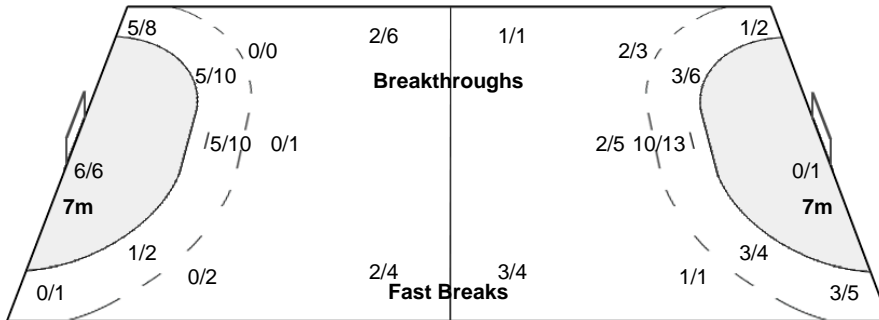

Offence

Defence

Goalkeepers Saves / Shots

2/5	3/5	0/2
1/7	1/1	0/3
2/9	1/1	1/7

1 JU H

2/5	3/5	0/1
1/5	1/1	0/2
1/5	1/1	1/6

12 MOON K

		0/1
0/2		0/1
1/4		0/1