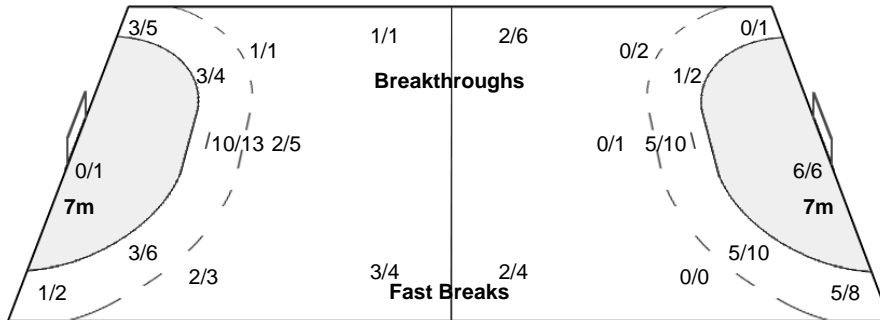

Barueri

XX Women's World Championship 2011 Brasil

TUE 6 DEC 2011
20:15

Preliminaries - Group B

Match Team Statistics

Match No: 30

KOR 26 - 29 ESP
(12 - 13) (14 - 16)

Attendance: 200

Referees: GJEDING Martin / HANSEN Mads (DEN)

ESP - Spain

Shots Distribution

Players

Goals / Shots

1 GONZALEZ C	3 BARNO A	4 MARTIN C	6 ALBERTO N	8 CUADRADO V	9 MANGUE M	10 AGUILAR M
	1/1	1/1 2/2	1/1 0/1 2/2 1/1	1/1 1/1 0/1 1/1	2/2 1/1 1/1 2/2	1/1 1/2 1/1
					1-Missed 1-Post	1-Missed
12 NAVARRO S	13 ALONSO J	14 CHAVEZ E	17 PINEDO E	21 AMOROS V	25 PENA N	29 PINEDO P
	0/1		1/1 1/2 1/1	0/1 1/1	0/1 2/2 0/1	0/1 2/3
	1-Missed				1-Post	
30 ELORZA P	39 CIOBANU M					
	1/1					

Team Goals / Shots

3/5	2/5	2/2
6/7	0/1	3/3
7/9	0/1	6/7

3-Missed 2-Post

Offence

Defence

Goalkeepers Saves / Shots

0/1	1/4	0/1
4/13	2/2	4/7
1/3	1/3	2/7

1 GONZALEZ C

	0/1	0/2

12 NAVARRO S

0/1		
1/6		1/2
0/2	1/1	2/3

39 CIOBANU M

	1/4	0/1
3/7	2/2	3/5
1/1	0/1	0/2

LEGEND

%	Efficiency	2Min	2 Minute Suspensions	6m	6-metre Shots	7m	7-metre Shots	9m	9-metre Shots
AS	Assists	BS	Blocked Shots	BT	Breakthroughs	DR	Disqualification with report	FB	Fast Breaks
G/S	Goals/Shots	n/a	not applicable	RC	Red Cards	S/S	Saves/Shots	ST	Steals
TO	Turnover	TP	Time Played	Wing	Wing Shots	YC	Yellow Cards