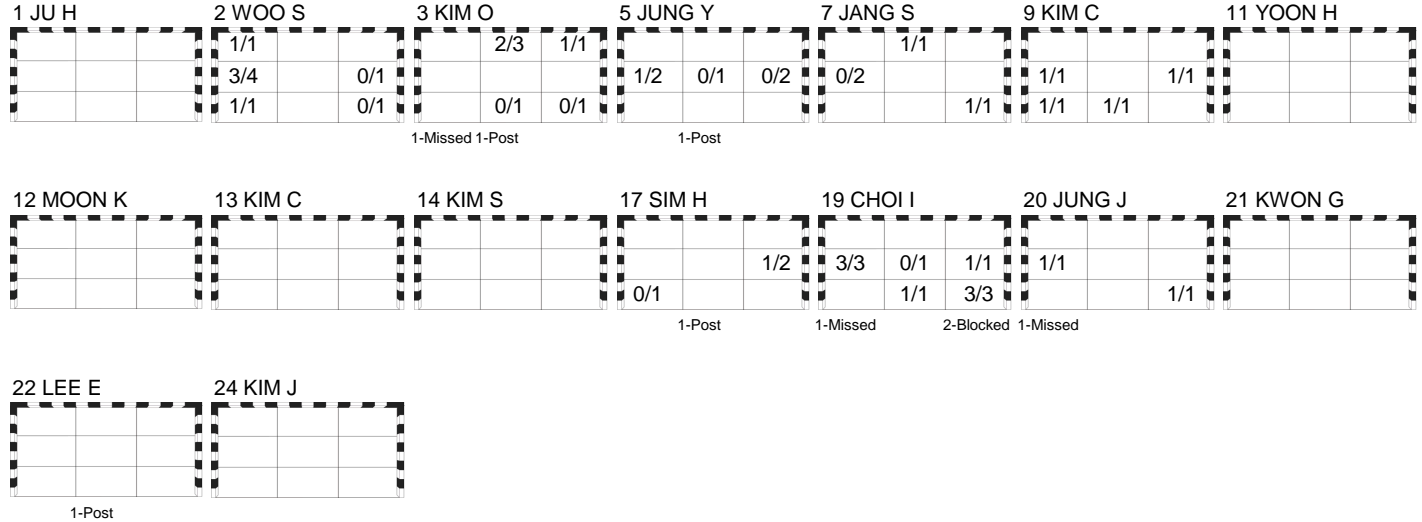

Attendance: 200

Referees: GJEDING Martin / HANSEN Mads (DEN)

KOR - Korea

Shots Distribution

Players

Goals / Shots

Team Goals / Shots

1/1	3/4	1/1
9/13	0/2	3/7
2/3	2/3	5/7
3-Missed	4-Post	2-Blocked