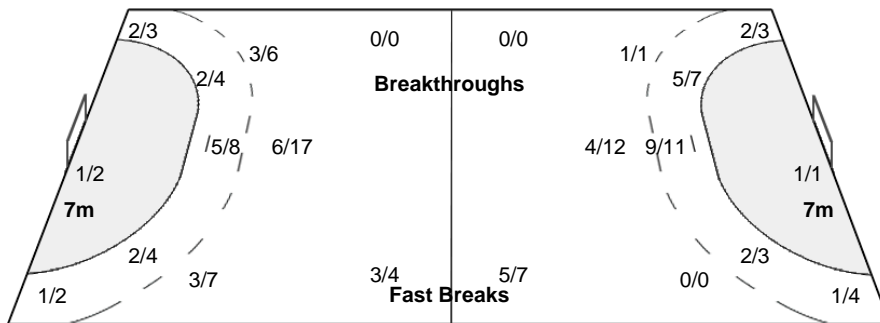

30 JAOUADI I	85 ABDALLAH E
2/2 1/1	

1-Blocked

Team Goals / Shots

5/7	1/2	2/2
3/10	0/1	5/6
5/7	1/2	6/6

6-Missed 5-Post 3-Blocked

Offence

Goalkeepers Saves / Shots

1/4	2/7	0/3
1/5	2/3	1/5
2/6	0/6	