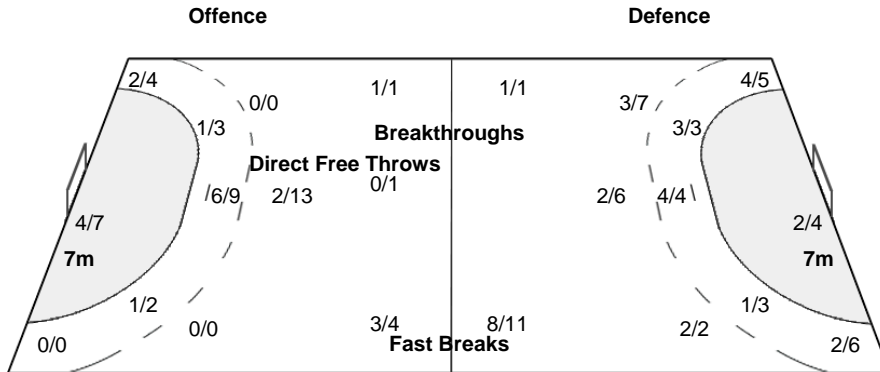

Barueri

XX Women's World Championship 2011 Brasil

TUE 6 DEC 2011
18:00

Preliminaries - Group B

Match Team Statistics

Match No: 29

KAZ 20 - 32 NED
(8 - 18) (12 - 14)

Attendance: 200

Referees: MARINA Carlos Maria / MINORE Dario Leonel (ARG)

KAZ - Kazakhstan

Shots Distribution

Players

Goals / Shots

1 KONSTANTINOVA T	3 BATUYEVA A	4 KLIMENKO E	5 NIKITINA A	6 KURGAMBAEVA S	7 NEDOPEKINA K	8 BARANOVSKAYA I
	0/1 0/1	1/1 1/3		0/1 1/1		1/1 3/3
	1-Blocked				1-Missed	3-Blocked 3-Missed

9 VOLNUKHINA X	11 SUYAZOVA Y	12 PARFENOVA T	13 KULAKOVA N	14 LATKINA Y	16 AITENOVA Z	17 ISKAKOVA G
0/1 1/1 1/1			1/1 1/1	1/1 1/1		
1-Missed			1-Missed	1-Blocked	1-Blocked	

19 YAKOVLEVA N
0/1 1/1
1-Blocked

Team		
Goals / Shots		
0/1	3/4	
1/3	0/1	6/10
3/4	4/5	3/3
6-Missed	7-Blocked	

Goalkeepers		
Saves / Shots		
1/4	0/2	2/7
3/8	1/1	6/11
0/8		1/5

1 KONSTANTINOVA T		
0/1		0/1
0/1		
0/2		

12 PARFENOVA T		
1/3	0/2	2/6
3/7	1/1	6/11
0/6		1/5

16 AITENOVA Z