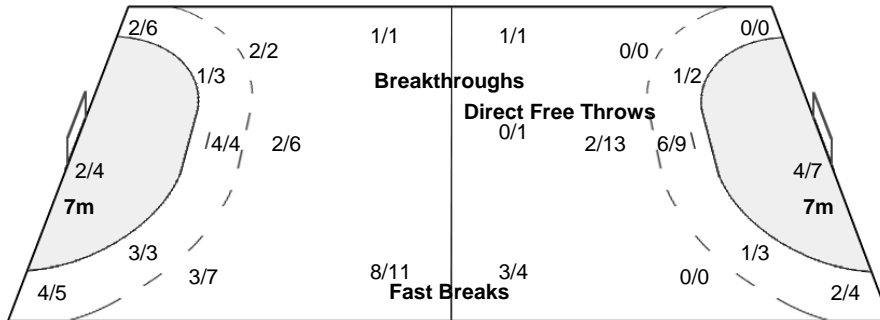

1-Missed

Team Goals / Shots

3/4	2/2	5/7
5/8	0/1	5/11
8/8		4/5

4-Missed 2-Post

Offence

Defence

Goalkeepers Saves / Shots

1/1	1/4
2/3	4/10
1/4	0/3

1 van der WAL M

1/1	1/2
2/3	1/4
1/3	0/2

2 ROELOFS I

88 BURREKERS M

	0/2
	3/6
0/1	0/1

LEGEND	% Efficiency	2Min 2 Minute Suspensions	6m 6-metre Shots	7m 7-metre Shots	9m 9-metre Shots
AS Assists	BS Blocked Shots	BT Breakthroughs	DR Disqualification with report	FB Fast Breaks	
G/S Goals/Shots	n/a not applicable	RC Red Cards	S/S Saves/Shots	ST Steals	
TO Turnover	TP Time Played	Wing Wing Shots	YC Yellow Cards		