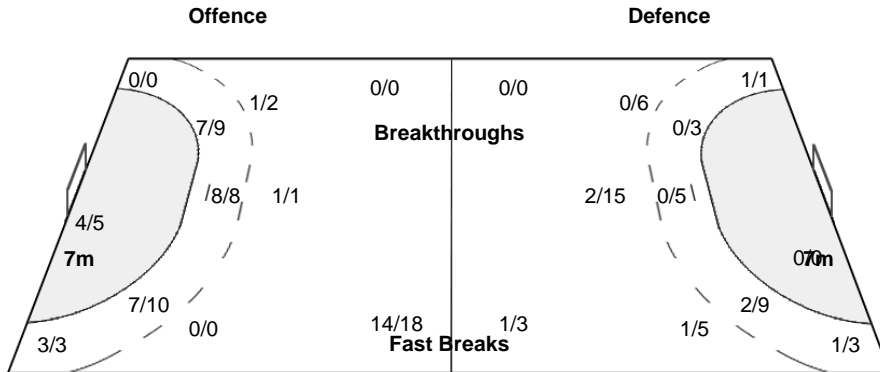

Barueri

XX Women's World Championship 2011 Brasil

TUE 6 DEC 2011
15:45

Preliminaries - Group B

Match Team Statistics

Match No: 28

RUS 45 - 8 AUS
(21 - 4) (24 - 4)

Attendance: 500

Referees: COULIBALY Yalatima Nanga / DIABATE Mamoudou (CIV)

RUS - Russia

Shots Distribution

Players

Goals / Shots

2 KUZNETCOVA P	5 POSTNOVA L	7 BODNIEVA L	9 USKOVA Y	10 DAVYDENKO E	11 LEVINA O	12 SEDOYKINA A
2/2 0/1	1/1 1/1	1/1 1/1		2/2 2/2 1/1	2/2 1/1	
	1/1			1-Missed	1-Post	
15 SHIPILOVA N	16 SIDOROVA M	17 ANDRYUSHINA E	18 MURAVYEVA N	21 ZHILINSKAYE V	24 BLIZNOVA I	25 TUREI E
1/1 3/4		1/1	1/1 0/1	1/1 3/3 1/1	1/1 2/2 1/1 1/1	3/3 1/1 1/1
		1-Blocked		1-Missed		
26 KHMYROVA T	29 CHERNOIVANENKO O					
1/2						
	1-Missed 1-Post					

Team		
Goals / Shots		
8/8	8/10	3/3
10/12		8/9
4/4	3/3	1/1
3-Missed	2-Post	1-Blocked

Goalkeepers		
Saves / Shots		
2/4	2/2	
4/4	1/1	3/5
6/9	1/1	0/1

12 SEDOYKINA A		
1/2		
2/2		2/3
5/7		

16 SIDOROVA M		
1/2	2/2	
2/2	1/1	1/2
1/2	1/1	0/1