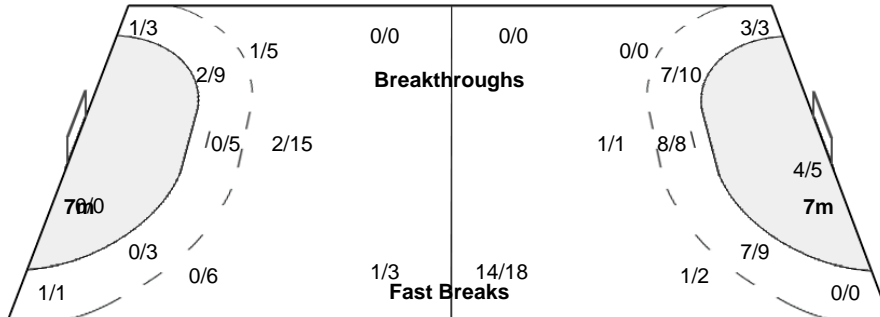

Barueri

XX Women's World Championship 2011 Brasil

TUE 6 DEC 2011
15:45

Preliminaries - Group B

Match Team Statistics

Match No: 28

RUS 45 - 8 AUS

Attendance: 500

(21 - 4) (24 - 4)

Referees: COULIBALY Yalatima Nanga / DIABATE Mamoudou (CIV)

AUS - Australia

Shots Distribution

Players

Goals / Shots

1 HARBORT J	2 FLETCHER V	3 HUDSON-GOFERS A	4 CONDON M	5 MURRAY C	6 KELLY V	7 KEIGHLEY A
	0/1 1/2	1/2 0/2 0/2			1/2 0/1 1/1	
		3-Blocked 2-Missed 1-Post	6-Blocked		1-Blocked	1-Blocked

9 KELLY M	10 COOK D	12 KENT C	14 McAFEE M	15 TENNANT K	16 BOYD R
	0/1 0/2 1/4	1/1	1/1		
2-Missed	2-Missed 1-Post	1-Blocked	3-Blocked		

Team Goals / Shots

2/4	0/2	
0/4	0/1	2/5
3/9	0/1	1/1
6-Missed	2-Post	15-Blocked

Offence

Defence

Goalkeepers Saves / Shots

0/8	2/10	0/3
2/12		1/9
0/4	0/3	0/1

1 HARBORT J

0/2	0/5	0/1
1/7		0/3
0/3	0/2	

12 KENT C

0/6	2/5	0/2
1/5		1/6
0/1	0/1	0/1

% Efficiency	2Min 2 Minute Suspensions	6m 6-metre Shots	7m 7-metre Shots	9m 9-metre Shots
AS Assists	BS Blocked Shots	BT Breakthroughs	DR Disqualification with report	FB Fast Breaks
G/S Goals/Shots	n/a not applicable	RC Red Cards	S/S Saves/Shots	ST Steals
TO Turnover	TP Time Played	Wing Wing Shots	YC Yellow Cards