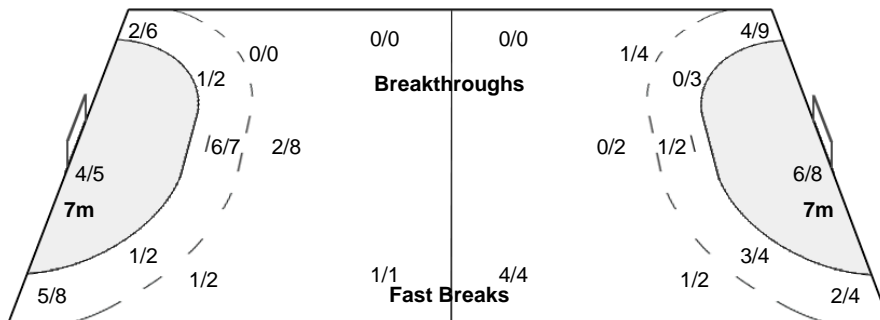

Offence

Defence

Goalkeepers Saves / Shots

3/6	1/4	
1/4	1/1	1/3
1/5	1/3	0/5

1 ENGLERT S

0/1		

12 SCHÜLKE K

1/4	1/1	
1/3		0/1
1/4	0/1	0/1

16 WOLTERING C

2/2	0/3	
0/1	1/1	1/2
	1/2	0/4