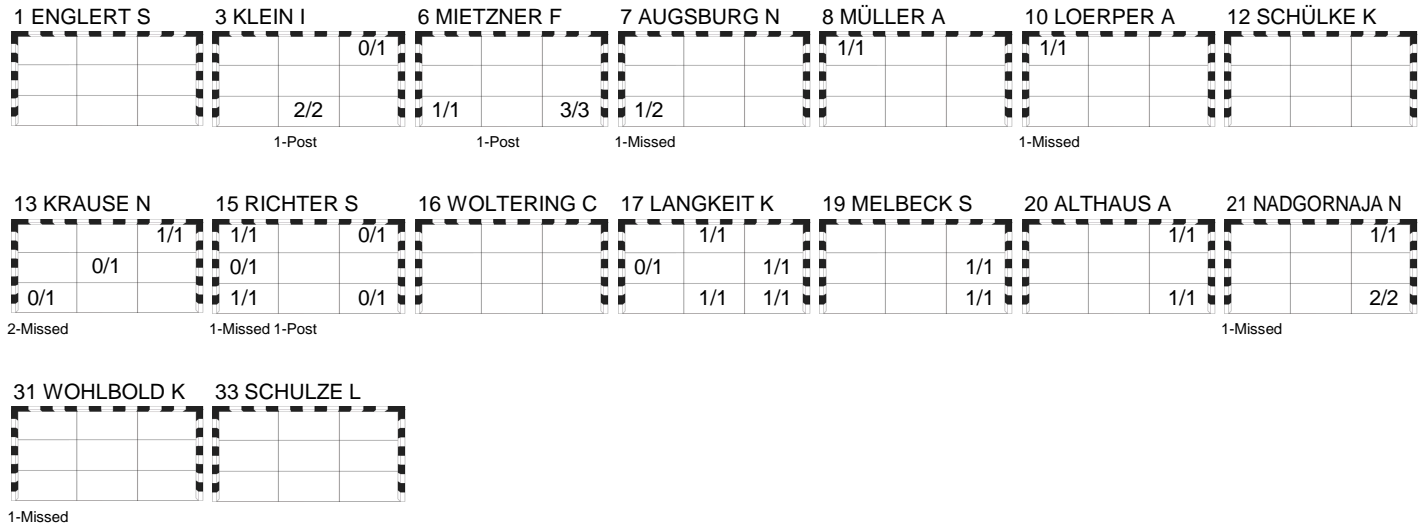

Santos

XX Women's World Championship 2011 Brasil

TUE 6 DEC 2011
19:30

Match Team Statistics

Match No: 27

GER 23 - 22 CHN
(7 - 12) (16 - 10)

Attendance: 400

Referees: AIRES MENEZES Jesus Nilson / APARECIDO PINTO Rogero (BRA)

GER - Germany

Shots Distribution

Players

Goals / Shots

Team Goals / Shots

3/3	1/1	3/5
0/2	0/1	2/2
3/5	3/3	8/9
7-Missed	3-Post