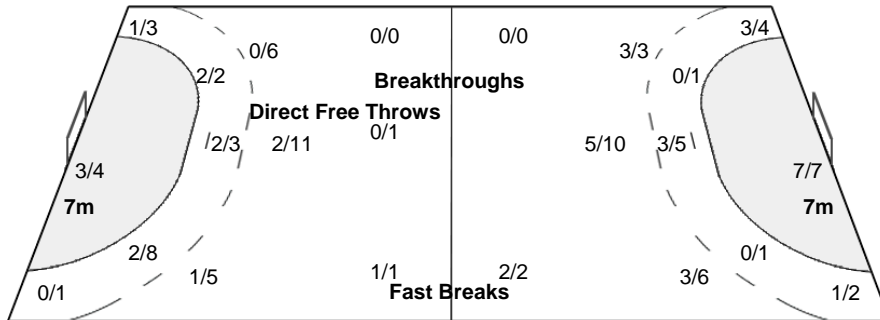

Santos

XX Women's World Championship 2011 Brasil

TUE 6 DEC 2011
17:15

Match Team Statistics

Match No: 26

NOR 27 - 14 ISL
(14 - 7) (13 - 7)

Attendance: 700

Referees: KLIKO Jasmin / JOHANSSON Michael (SWE)

ISL - Iceland

Shots Distribution

Players

Goals / Shots

1 ASMUNSDOTTIR G	2 KNUTSDOTTIR K	3 PALSDOTTIR A	4 STEFANSDOTTIR P	5 JONSDOTTIR R	6 EYJOLFSDOTTIR H	8 SIGURDARDOTTIR S
	1/1 1/1 1/1		1/1		0/1	1/1 0/1 2/3 1/1 1/2
	1-Missed 1-Post				2-Blocked	3-Missed 2-Post 1-Blocked
9 SKULADOTTIR D	12 EINARSDOTTIR S	13 GUNNARDOTTIR A	14 SKULADOTTIR H	15 STEFANSDOTTIR H	17 GUDMUNDSDOTTIR A	18 HARALDSDOTTIR B
			0/1 0/1		1/1 2/2	0/1
			1-Post		3-Missed 1-Blocked	
19 ATLADOTTIR T	23 GUDMUNDSDOTTIR R					
1/2						0/1
1-Missed 1-Post	1-Blocked					

Team Goals / Shots

2/2	1/1	
2/3	0/3	4/6
2/4	2/3	1/4
8-Missed	5-Post	5-Blocked

Offence

Goalkeepers Saves / Shots

0/7	0/3	2/5
1/4	1/1	
0/3	0/3	1/6

1 ASMUNSDOTTIR G

0/4	0/3	2/4
1/3		
0/1	0/3	1/4

12 EINARSDOTTIR S

0/3		0/1
0/1	1/1	
0/2		0/2

LEGEND	% Efficiency	2Min 2 Minute Suspensions	6m 6-metre Shots	7m 7-metre Shots	9m 9-metre Shots
AS Assists	BS Blocked Shots	BT Breakthroughs	DR Disqualification with report	FB Fast Breaks	ST Steals
G/S Goals/Shots	n/a not applicable	RC Red Cards	S/S Saves/Shots		
TO Turnover	TP Time Played	Wing Wing Shots	YC Yellow Cards