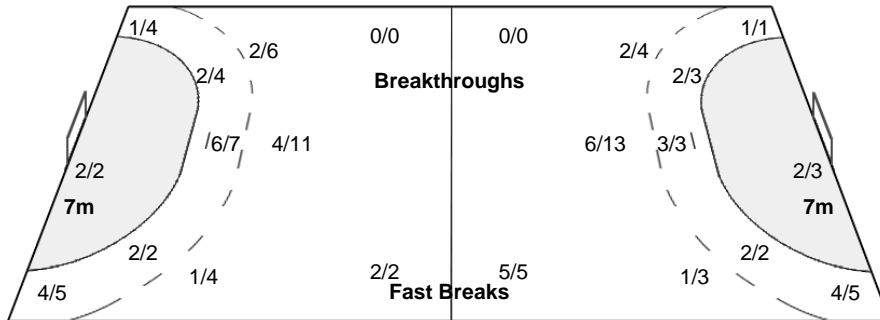

Santos

XX Women's World Championship 2011 Brasil

TUE 6 DEC 2011
15:00

Match Team Statistics

Match No: 25

MNE 28 - 26 ANG
(14 - 13) (14 - 13)

Attendance: 350

Referees: BONAVENTURA Charlotte / BONAVENTURA Julie (FRA)

ANG - Angola

Shots Distribution

Players

Goals / Shots

1 TAVARES M	2 VIEGAS J	4 BARROS E	6 CALANDULA B	7 MORAIS C	8 ALMEIDA N	9 GUIALO I
	2/2	1/1	1/1		1/1	2/3
		1/2 1/1			0/1	
		2-Post		1-Post		1-Blocked
10 FERNANDES I	11 KIALA L	12 BRANCO C	13 ANDRE M	14 BERNARDO N	15 CARLOS A	16 BARBOSA N
1/1	0/2 1/1			1/1	1/1 1/1	
	2/2 0/1 1/1				2/2 0/2	
					2-Missed 1-Post	
18 KIALA M	20 QUITONGO R					
	2/2					
	1/2					
2/2 1/1 1/4						
1-Missed						

Team Goals / Shots

3/3	1/1	4/4
2/4		5/7
7/9	2/3	2/8
3-Missed	4-Post	1-Blocked

Offence

Goalkeepers Saves / Shots

0/7	0/1	0/5
1/3	2/2	0/3
0/4	2/3	0/5

1 TAVARES M

0/2		0/2
	1/1	0/1
0/2	1/2	0/3

12 BRANCO C

0/5	0/1	0/3
1/3	1/1	0/2
0/2	1/1	0/2

16 BARBOSA N

LEGEND	% Efficiency	2Min 2 Minute Suspensions	6m 6-metre Shots	7m 7-metre Shots	9m 9-metre Shots
AS Assists	BS Blocked Shots	BT Breakthroughs	DR Disqualification with report	FB Fast Breaks	ST Steals
G/S Goals/Shots	n/a not applicable	RC Red Cards	S/S Saves/Shots		
TO Turnover	TP Time Played	Wing Wing Shots	YC Yellow Cards