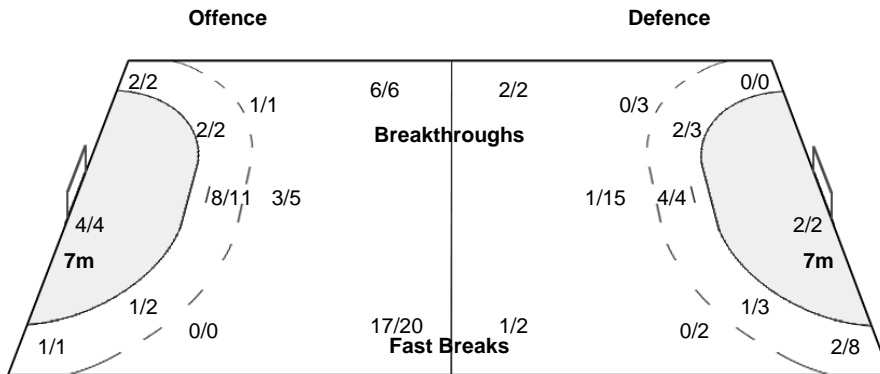

Barueri

XX Women's World Championship 2011 Brasil

TUE 6 DEC 2011
18:00

Match Team Statistics

Match No: 24

KAZ 15 - 45 NED

(9 - 21) (6 - 24)

Referees: HIZAKI Kiyoshi / IKEBUCHI Tomokazu (JPN)

NED - Netherlands

Shots Distribution

Players

Goals / Shots

1 GRUBISIC J			2 TATARI M			5 JOVETIC D			6 SERIC A			7 PETKOVIC I			8 GACE A			10 PUSIC KOROLJEVIC N							
					2/2			2/2			1/1			1/1			1/2	1/1				1/1			3/3
			1/1					0/1						1/1			1/1						1/1		
								1/1	2/2					1/1	2/2	0/1				1/1					
1-Post																									
12 ZDERIC M			13 HORVAT L			14 FRANIC K			15 PENEZIC A			16 JELCIC I			18 LOVRIC I			19 ZEBIC M							
					1/1			1/1			1/1	1/2										1/1			
			1/1											1/1								3/3			
									1/1			1/1					1/1								
1-Missed 2-Post						1-Missed																			
20 MILANOVIC LITRE V			27 JEZIC K																						
					1/1			1/1																	
			1/1																						
					1/1																				

Team		
Goals / Shots		
8/9	6/7	7/7
5/6		4/4
8/8	4/4	3/4
2-Missed		3-Post

Goalkeepers		
Saves / Shots		
1/1	3/6	3/4
	1/1	1/2
1/4	2/4	1/6

1 GRUBISIC J		
	0/2	3/4
		0/1
1/1	0/2	1/4

12 ZDERIC M		
1/1	3/4	
	1/1	1/1
0/3	2/2	0/2

16 JELCIC I		

LEGEND									
%	Efficiency	2Min	2 Minute Suspensions	6m	6-metre Shots	7m	7-metre Shots	9m	9-metre Shots
AS	Assists	BS	Blocked Shots	BT	Breakthroughs	DR	Disqualification with report	FB	Fast Breaks
G/S	Goals/Shots	n/a	not applicable	RC	Red Cards	S/S	Saves/Shots	ST	Steals
TO	Turnover	TP	Time Played	Wing	Wing Shots	YC	Yellow Cards