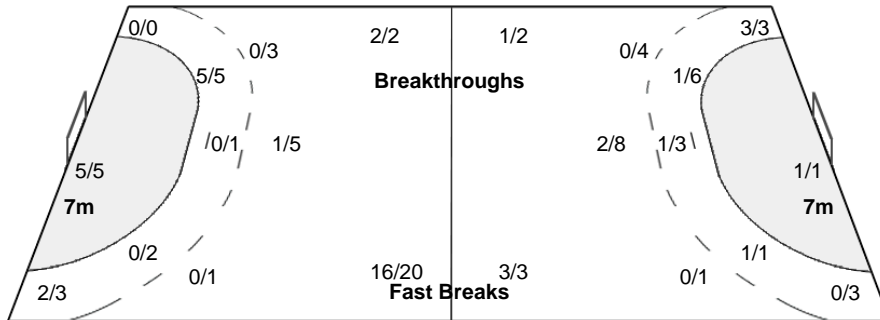

Sao Bernardo

XX Women's World Championship 2011 Brasil

MON 5 DEC 2011
20:00

Match Team Statistics

Match No: 23

URU 13 - 31 CRO
(5 - 18) (8 - 13)

Attendance: 500

Referees: ARNTSEN Kjersti / GULLAKSEN Ida Cecillie (NOR)

CRO - Croatia

Shots Distribution

Players

Goals / Shots

1 TOFT S	2 MELGAARD M	3 KVIESGAARD M	4 THORSGAARD S	7 FISKER M	10 KROGSHEDA C	12 MORTENSEN K
	0/1			1/1		
	0/1	1/1			1/1	
	1/1			1/1		1/1
		1-Missed		1-Missed		
15 LARSEN P	16 PEDERSEN C	18 BURGAARD L	19 JORGENSEN L	21 KRISTIANSEN K	22 TROELSEN T	23 NORGAARD A
		1/1			1/1	
1/1				1/1		1/2
0/1		2/2	1/1	2/2	0/1	2/2
		0/1		1/1		1/1
			3-Post	1-Missed	1-Blocked 2-Missed	
26 SPELLERBERG L	28 JORGENSEN S					
1/1						
1/1		1/1				

Team Goals / Shots

2/2	1/2	1/1
3/3	1/2	5/7
9/10	2/2	7/9
5-Missed	3-Post	1-Blocked

Offence