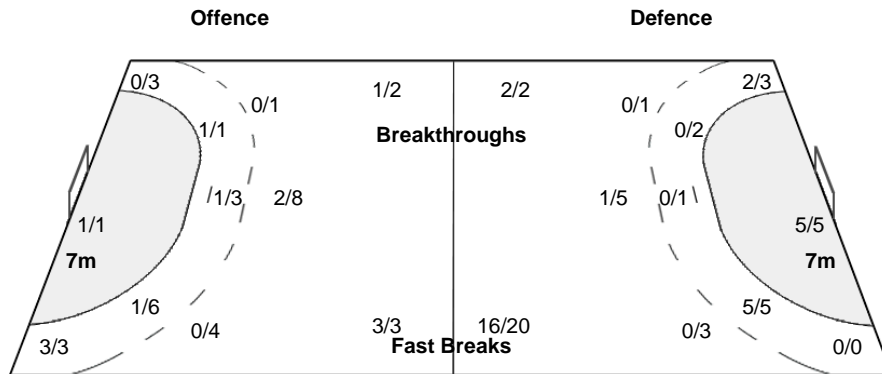

Sao Bernardo

XX Women's World Championship 2011 Brasil

MON 5 DEC 2011
20:00

Match Team Statistics

Match No: 23

URU 13 - 31 CRO
(5 - 18) (8 - 13)

Attendance: 500

Referees: ARNTSEN Kjersti / GULLAKSEN Ida Cecillie (NOR)

URU - Uruguay

Shots Distribution

Players

Goals / Shots

1 SCHLESINGER S	2 SALVADO L	3 PIZZO M	4 HARO L	5 FERREA B	6 DECILIO M	7 ROMERO M
	1/1		1/1		0/1	
	1/1	2/2		0/1	0/1	
					0/2	1/1
	1-Missed		1-Post 1-Blocked 2-Missed	1-Missed	1-Missed	1-Blocked

8 AIMONE F	9 MENDOZA L	10 CRIVELLI V	11 TAGLIAVINI S	12 KOGAN V	13 MENA A	14 BIANCHI V
	1/1		0/1			
		0/1		1/1		
			0/1			
	2-Post	1-Blocked			1/1	1/1

15 TOTOLLO S	17 GIAMBERARDINO L
0/1	

Team Goals / Shots		
2/2	1/2	2/3
0/1	0/1	0/3
2/4	2/2	4/6
5-Missed	3-Post	3-Blocked

Goalkeepers Saves / Shots		
0/2	1/2	0/1
0/3	1/2	2/7
1/10	0/2	2/9

1 SCHLESINGER S		
0/1		
0/1		0/4
0/4		2/5

12 KOGAN V		
0/1	1/2	0/1
0/2	1/2	2/3
1/6	0/2	0/4