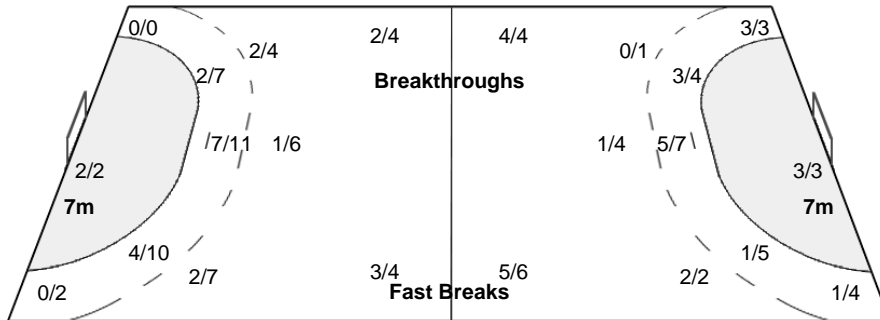

Sao Bernardo

XX Women's World Championship 2011 Brasil

MON 5 DEC 2011
17:45

Match Team Statistics

Match No: 22

ARG 25 - 28 DEN
(14 - 15) (11 - 13)

Attendance: 500

Referees: AL SUWAIDI Mansour / BAMUTRAF Saleh (QAT)

ARG - Argentina

Shots Distribution

Players

Goals / Shots

1 KOFFI A	2 KOUYO R	3 COULIBALY W	5 MAMBO N	7 GUEDE Y	8 DOSSO A	9 GONDO B
0/2	1/2	0/1	1/1	0/1	1/1	1/1
0/2	1/1	0/1	3/3	1/1	1/3	4/4
0/2	1/1	1/1	2/5	1/1	1/3	0/1
	1-Blocked		2-Missed 1-Post	3-Blocked	1-Blocked	1-Post
10 TOUALY S	13 LOBOUET B	14 TOUALY L	15 YAMKOU N	16 KANGAH N	17 TRAORE M	18 ASSEMON A
1/1	0/1	0/1				
0/2	0/1	1/1			0/1	1/1
1/1	1/1	0/2			0/1	1/1
	1-Blocked				1-Blocked	
19 KARAMOKO A	21 COURCELLES A					
0/1	1/1					
0/2	1/1					
	1-Post					

Team Goals / Shots

2/3	1/1	2/4
8/11		0/1
4/11	4/9	4/4
2-Missed	3-Post	7-Blocked

Offence

Goalkeepers Saves / Shots

0/2	1/3	0/2
2/5		5/6
0/11	0/4	3/6

1 KOFFI A

16 KANGAH N

0/2	1/3	0/2
2/5		5/6
0/11	0/4	3/6