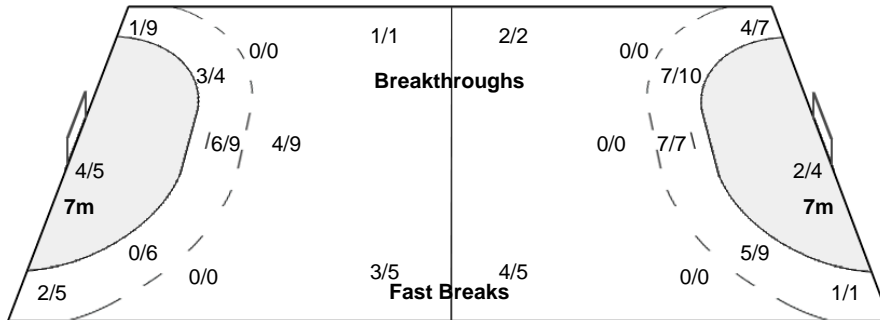

Sao Paulo

XX Women's World Championship 2011 Brasil

MON 5 DEC 2011
19:45

Preliminaries - Group C

Match Team Statistics

Match No: 21

JPN 24 - 32 BRA
(12 - 16) (12 - 16)

Attendance: 1.500

Referees: GATELIS Mindaugas / MAZEIKA Vaidas (LTU)

JPN - Japan

Shots Distribution

Players

Goals / Shots

2 KUROKI S	4 KAMIMACHI S	5 ITO A	6 UEGAKI A	8 ONOZAWA K	10 FUJII S	11 YAMANO Y
	1/3 3/3	2/2 1/1	0/1 0/1		1/1 1/2	1/1 1/2
				1-Blocked	3-Post 1-Blocked	
12 MORI K	13 WAKAIZUMI H	14 MAKI K	16 TASHIRO H	17 ARIHAMA Y	20 ISHITATE M	22 FUJIMA K
				2/2 1/1	0/1 1/1	0/1 1/1
				3-Missed	2-Blocked	1-Post
23 HAYAFUNE A	28 NAGATA S					
0/1 2/3	1/1 1/1 2/2					
1-Missed 2-Post						

Team Goals / Shots

1/1	2/2
3/5	0/1 1/5
5/9	6/7 6/9
4-Missed	6-Post 4-Blocked

Offence