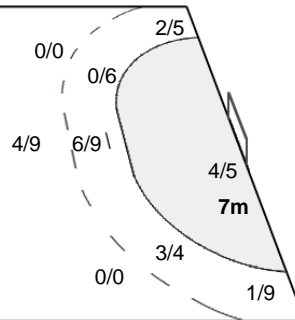

81 CAVALEIRO D

1/1	1/1	0/1
-----	-----	-----

Team Goals / Shots

0/1	1/1	
6/10	4/4	3/5
7/8	3/3	8/8

1-Missed 4-Post

Offence

Defence

Goalkeepers Saves / Shots