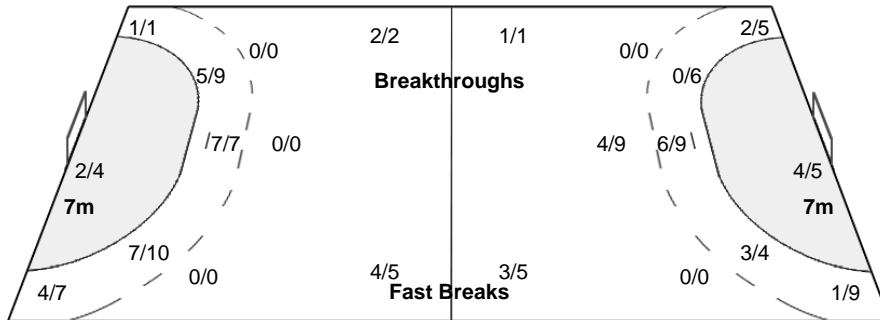

81 CAVALEIRO D

1/1	1/1	0/1
-----	-----	-----

Team Goals / Shots

0/1	1/1	
6/10	4/4	3/5
7/8	3/3	8/8

1-Missed 4-Post

Offence

Defence

Goalkeepers Saves / Shots