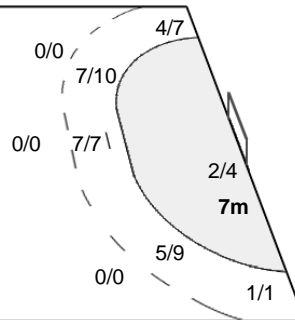

Defence

Goalkeepers Saves / Shots

1/1	0/1
4/10	0/4 2/5
1/8	0/3 0/8

12 MORI K

16 TASHIRO H

1/3	0/3	1/3
1/4	0/1	0/6

22 FUJIMA K

1/1	0/1
3/7	0/1 1/2
0/4	0/2 0/2