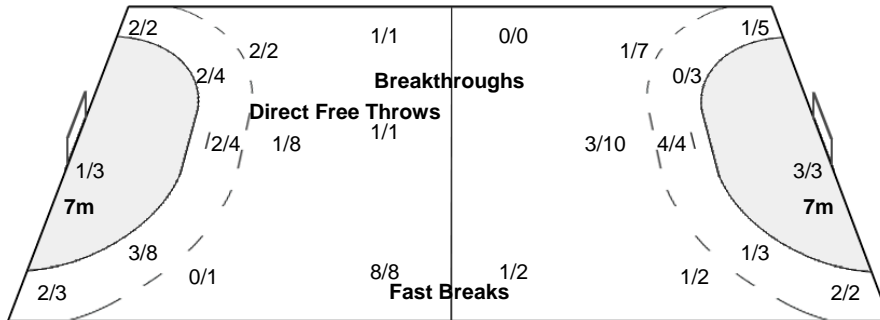

2-Missed 2-Blocked 1-Blocked

12 LEYNAUD A	14 GNABOUYOU M	16 DARLEUX C	17 DEMBELE S	18 DEROIN A	20 TERVEL R	24 SIGNATE M
	0/1		2/2	1/1		
			1/1		1/1	1/4
			1/1	1/1	3/3	3/3

64 LACRABERE A

	0/1	0/1
1/2		

Team Goals / Shots

2/2	2/4	4/5
3/4	1/6	2/5
2/2	1/2	8/10

2-Missed 3-Blocked

Offence

Defence

Goalkeepers Saves / Shots

0/2	0/1	0/4
2/5	2/2	2/4
2/5	0/1	0/1

12 LEYNAUD A

0/2	0/1	0/1
0/2	1/1	
1/2	0/1	0/1