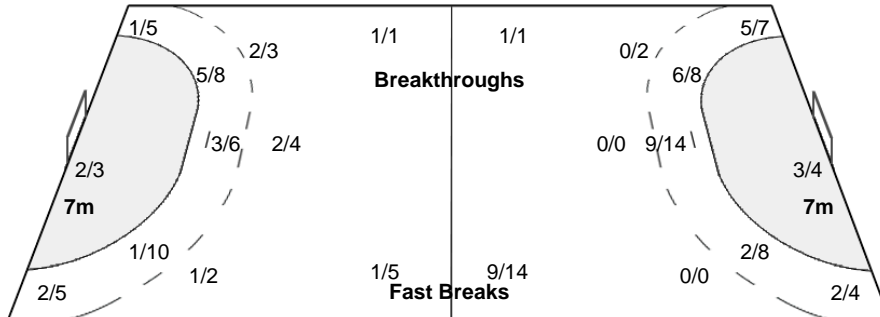

Sao Paulo

XX Women's World Championship 2011 Brasil

FRI 2 DEC 2011
21:00

Preliminaries - Group C

Match Team Statistics

Match No: 1

BRA 37 - 21 CUB
(17 - 11) (20 - 10)

Attendance: 3.000

Referees: ARNTSEN Kjersti / GULLAKSEN Ida Cecillie (NOR)

CUB - Cuba

Shots Distribution

Players

Goals / Shots

1 SALDIÑA RIVERO M	2 FERNANDEZ VALDEZ M	3 MARTINEZ DUANIS A	6 CUESTA ZULUETA A	7 GOMEZ HERNANDEZ S	9 LUSSON MIRANDA L	12 ALDAMA MIRANDA Y
0/1	0/1 0/2		1/1	1/1 0/2 2/3 3/4	2/2 0/1	
	1-Missed		1-Missed	1-Missed 1-Post 1-Blocked	1-Missed 1-Post 1-Blocked	
14 POUMIER MACHADO M	15 VALERA ABREUS N	16 GUEVARA LLOVERA E	17 ESPINOSA ZAMORA L	18 RAMIREZ MILAN Y	19 MESA MATOS M	
0/1 1/1	0/1 0/1		0/1 0/1	3/3 1/2 3/4 1/1 1/2	1/1	
1-Missed	1-Blocked		1-Missed		1-Missed	

Team Goals / Shots

3/3	0/2	2/2
2/4	0/2	0/5
6/9	3/5	5/8
7-Missed	2-Post	3-Blocked

Offence