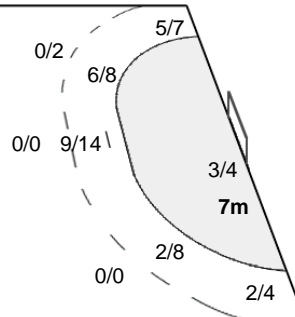

Defence

Goalkeepers Saves / Shots

0/3	2/6	1/7
2/6	3/3	3/6
3/7	0/6	4/11

1 SALDIÑA RIVERO M

12 ALDAMA MIRANDA Y

16 GUEVARA LLOVERA E

0/3	2/6	1/7
2/6	3/3	3/6
3/7	0/6	4/11

LEGEND		
%	Efficiency	2Min 2 Minute Suspensions
AS	Assists	BS Blocked Shots
G/S	Goals/Shots	BT Breakthroughs
TO	Turnover	RC Red Cards
		Wing Wing Shots
		7m 7-metre Shots
		DR Disqualification with report
		S/S Saves/Shots
		YC Yellow Cards
		9m 9-metre Shots
		FB Fast Breaks
		ST Steals