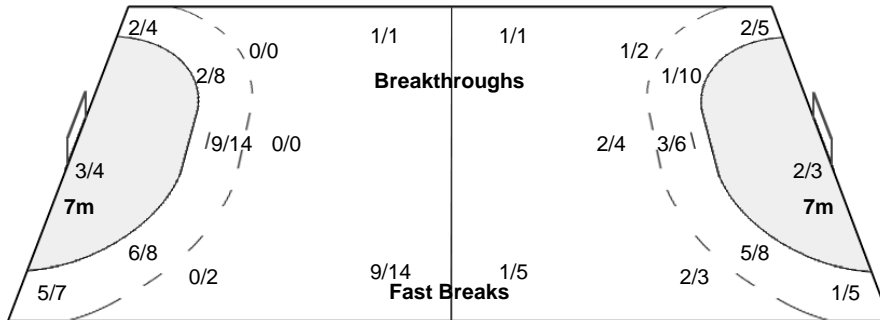

Sao Paulo

XX Women's World Championship 2011 Brasil

FRI 2 DEC 2011
21:00

Preliminaries - Group C

Match Team Statistics

Match No: 1

BRA 37 - 21 CUB
(17 - 11) (20 - 10)

Attendance: 3.000

Referees: ARNTSEN Kjersti / GULLAKSEN Ida Cecillie (NOR)

BRA - Brazil

Shots Distribution

Players

Goals / Shots

1 MASSON C	2 DINIZ F	3 NASCIMENTO A	4 ROCHA S	5 PIEDADE D	7 MEDEIROS A	8 da SILVA F
	1/1 0/1	1/1	1/1 1/1	1/1		2/3 3/3
	1/1 0/1	1/1	1/3	1/2		0/1
	1/1	3/3 1/1	1/2	1/1	1/3	1/2 2/2

1-Missed

9 RODRIGUES A	10 QUINTINO J	12 ARENHART B	15 PINHEIRO S	17 BANCILON M	18 AMORIM E	20 MORAES F
1/1	1/1		0/1		0/1 0/1 1/1	1/1
1/1 0/1			1/1		1/1 1/1	1/2 0/1

1-Post

1-Missed

2-Missed

1-Post

22 MOURA M	81 CAVALEIRO D
1/1	1/1
	0/1
	1/1

1-Blocked

Team Goals / Shots

3/3	4/6	6/7
4/6	0/3	3/6
4/7	6/6	7/11

4-Missed 2-Post 1-Blocked

Offence

Goalkeepers Saves / Shots

0/3	2/2	0/2
2/4	2/2	5/5
3/9	2/5	3/8

1 MASSON C

0/1	1/1	0/1
2/4	1/1	5/5
3/6		1/4

12 ARENHART B

0/2	1/1	0/1
	1/1	
0/3	2/5	2/4