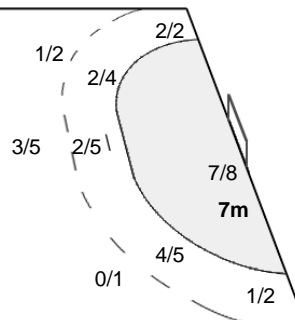

Defence

Goalkeepers Saves / Shots

0/4	0/2	0/1
0/2	2/4	1/3
1/9	1/6	0/7

1 SALDIÑA RIVERO M

0/1		0/1

12 ALDAMA MIRANDA Y

0/2		0/1
	1/1	0/1
1/6	0/1	0/1

16 GUEVARA LLOVERA E

0/2	0/2	
0/2	1/3	1/2
0/2	1/5	0/5