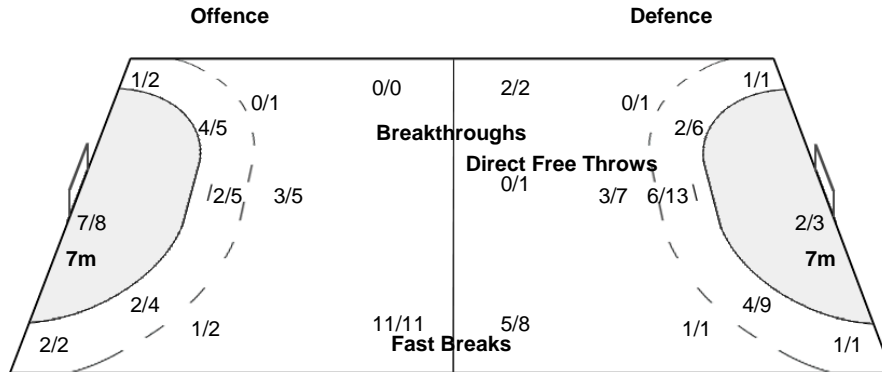

1-Post 1-Blocked 1-Missed

23 BABEANU E			85 CARTAS F		
			1/2		
1/2	3/3	1/1			

2-Post

2-Blocked

Team Goals / Shots		
4/4	2/2	1/1
2/2	2/4	2/3
8/9	5/6	7/7

1-Missed 3-Post 3-Blocked

Goalkeepers Saves / Shots		
1/6		0/5
3/6	4/4	1/6
2/7	0/1	2/5