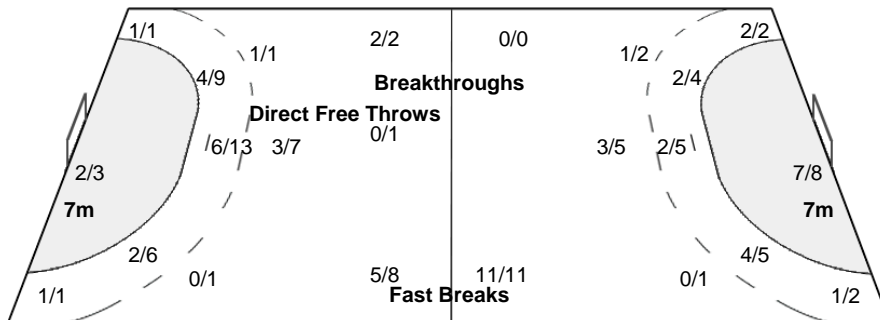

Sao Paulo

XX Women's World Championship 2011 Brasil

MON 5 DEC 2011
15:00

Preliminaries - Group C

Match Team Statistics

Match No: 19

CUB 27 - 33 ROU
(14 - 20) (13 - 13)

Attendance: 300

Referees: LIU Fengjuan / LIU Shuyong (CHN)

CUB - Cuba

Shots Distribution

Players

Goals / Shots

1 SALDIÑA RIVERO M	2 FERNANDEZ VALDEZ M	3 MARTINEZ DUANIS A	6 CUESTA ZULUETA A	7 GOMEZ HERNANDEZ S	9 LUSSON MIRANDA L	12 ALDAMA MIRANDA Y
	1/1 0/1	1/1 0/1	1/1 1/1	1/2 1/2 2/2	1/1 1/2 1/1	2/2 0/1 2/2 1/2
		1-Missed	1-Missed	1-Missed	1-Blocked	2-Missed 2-Blocked
14 POUMIER MACHADO M	15 VALERA ABREUS N	16 GUEVARA LLOVERA E	17 ESPINOSA ZAMORA L	18 RAMIREZ MILAN Y	19 MESA MATOS M	
	0/1 1/1		1/1 1/1	2/2 0/1 0/1 1/1	1/1	
	1-Blocked		1-Post	2-Missed 1-Post		

Team Goals / Shots

5/6		5/5
3/6	0/4	5/6
5/7	1/1	3/5
7-Missed	2-Post	4-Blocked

Offence