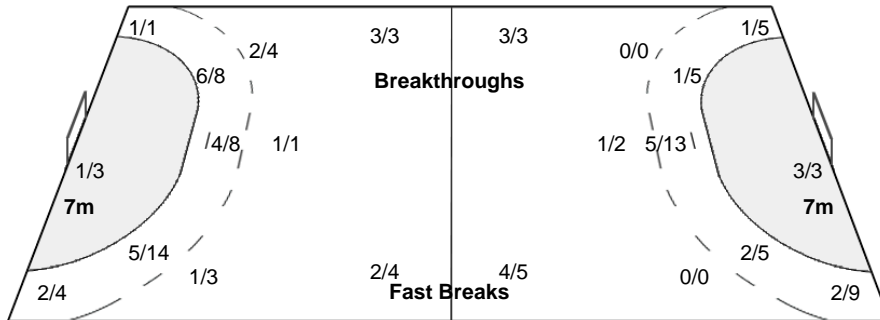

Barueri

XX Women's World Championship 2011 Brasil

SUN 4 DEC 2011
18:00

Preliminaries - Group B

Match Team Statistics

Match No: 17

ESP 22 - 28 RUS
(9 - 14) (13 - 14)

Attendance: 300

Referees: MARINA Carlos Maria / MINORE Dario Leonel (ARG)

RUS - Russia

Shots Distribution

Players

Goals / Shots

2 KUZNETCOVA P	5 POSTNOVA L	7 BODNIEVA L	9 USKOVA Y	10 DAVYDENKO E	11 LEVINA O	12 SEDOYKINA A
1/2	1/2 0/1 0/1	1/1	1/1	0/1	1/1 1/2	
1-Post	1-Missed 1-Post			1-Blocked	1-Missed	
15 SHIPILOVA N	16 SIDOROVA M	17 ANDRYUSHINA E	18 MURAVYEVA N	21 ZHILINSKAYE V	24 BLIZNOVA I	25 TUREI E
1/1		1/1		0/1	1/1 0/1 1/1	2/3 2/3
			1-Missed		1-Missed	
26 KHYMYROVA T	29 CHERNOIVANENKO O					
1/2 1/1	1/1					
1-Post						

Team Goals / Shots

3/5	4/7
5/9	0/2 1/2
10/12	3/3 2/3
4-Missed	3-Post 1-Blocked

Offence

Goalkeepers Saves / Shots

3/5	6/8	5/8
4/7	2/2	0/2
0/5	0/2	2/5

12 SEDOYKINA A

1/1	4/6	1/2
0/1	2/2	0/2
0/5	0/1	0/1

16 SIDOROVA M

2/4	2/2	4/6
4/6		
	0/1	2/4

LEGEND	% Efficiency	2Min 2 Minute Suspensions	6m 6-metre Shots	7m 7-metre Shots	9m 9-metre Shots
AS Assists	BS Blocked Shots	BT Breakthroughs	DR Disqualification with report	FB Fast Breaks	
G/S Goals/Shots	n/a not applicable	RC Red Cards	S/S Saves/Shots	ST Steals	
TO Turnover	TP Time Played	Wing Wing Shots	YC Yellow Cards