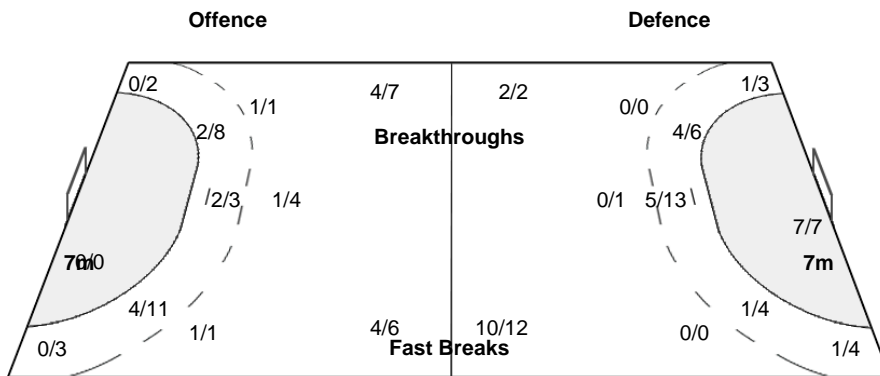

Barueri

XX Women's World Championship 2011

Brasil

SUN 4 DEC 2011
15:45

Preliminaries - Group B

Match Team Statistics

Match No: 16

KOR 31 - 19 KAZ
(16 - 4) (15 - 15)

Attendance: 300

Referees: COULIBALY Yalatima Nanga / DIABATE Mamoudou (CIV)

KAZ - Kazakhstan

Shots Distribution

Players

Goals / Shots

1 KONSTANTINOVA T	3 BATUYEVA A	4 KLIMENKO E	5 NIKITINA A	6 KURGAMBAEVA S	7 NEDOPEKINA K	8 BARANOVSKAYA I
		2/2		0/1	1/2 1/1	2/4 1/2
					1-Missed 1-Post	

9 VOLNUKHINA X	11 SUYAZOVA Y	12 PARFENOVA T	13 KULAKOVA N	14 LATKINA Y	16 AITENOVA Z	17 ISKAKOVA G
0/1			1/2	1/1 1/1		
1/1 1/1			1/1 1/1			
			3-Missed 1-Post	4-Missed 2-Post		

19 YAKOVLEVA N
1/1 0/1
1/1
3-Post

Team		
Goals / Shots		
5/7	3/6	2/4
3/4		2/4
3/3	0/1	1/1
8-Missed	8-Post	

Goalkeepers		
Saves / Shots		
0/3	1/3	0/1
3/10		5/8
1/11	1/1	0/5

1 KONSTANTINOVA T		
0/1	1/1	
3/7		2/4
1/6	1/1	0/3

12 PARFENOVA T		
0/2	0/2	0/1
0/3		3/4
0/5		0/2

16 AITENOVA Z		

LEGEND									
%	Efficiency	2Min	2 Minute Suspensions	6m	6-metre Shots	7m	7-metre Shots	9m	9-metre Shots
AS	Assists	BS	Blocked Shots	BT	Breakthroughs	DR	Disqualification with report	FB	Fast Breaks
G/S	Goals/Shots	n/a	not applicable	RC	Red Cards	S/S	Saves/Shots	ST	Steals
TO	Turnover	TP	Time Played	Wing	Wing Shots	YC	Yellow Cards