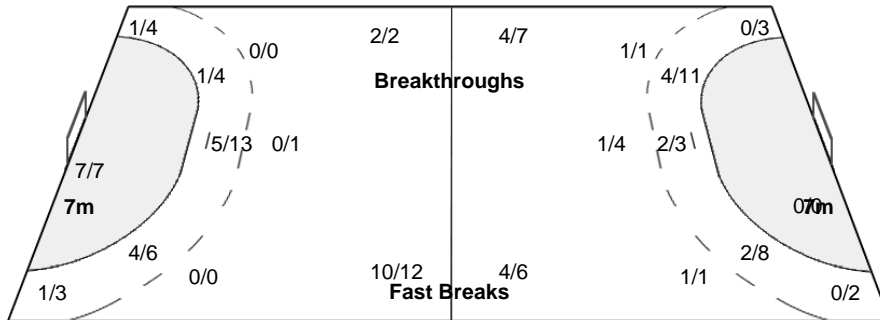

Barueri

XX Women's World Championship 2011 Brasil

SUN 4 DEC 2011
15:45

Preliminaries - Group B

Match Team Statistics

Match No: 16

KOR 31 - 19 KAZ
(16 - 4) (15 - 15)

Attendance: 300

Referees: COULIBALY Yalatima Nanga / DIABATE Mamoudou (CIV)

KOR - Korea

Shots Distribution

Players

Goals / Shots

1 JU H	2 WOO S	3 KIM O	5 JUNG Y	7 JANG S	9 KIM C	11 YOON H
	1/1 1/1	1/1			1/1	0/1
	1/1	0/2	0/1	0/1	2/2	0/1
	1/1		1/1	1/2		
	1-Post	1-Post			1-Post	
12 MOON K	13 KIM C	14 KIM S	17 SIM H	19 CHOI I	20 JUNG J	21 KWON G
		1/1	1/2	1/1	1/1	1/1
		1/1	1/1	1/1	1/1	1/1
		1/1	1/1	1/1	1/1	1/1
			1-Missed	2-Blocked	1-Post	1-Blocked
22 LEE E	24 KIM J					
	1/1	1/2				
1/1	1/1	1/1				
1-Post	1-Missed					

Team Goals / Shots

3/3	2/3	1/1
7/10		3/8
10/11	0/1	5/5
2-Missed	5-Post	3-Blocked

Offence

Defence

Goalkeepers Saves / Shots

2/7	3/6	2/4
1/4		2/4
0/3	1/1	0/1

1 JU H

1/4	3/6	0/2
1/3		1/3
0/2		

12 MOON K

1/3		2/2
0/1		1/1
0/1	1/1	0/1