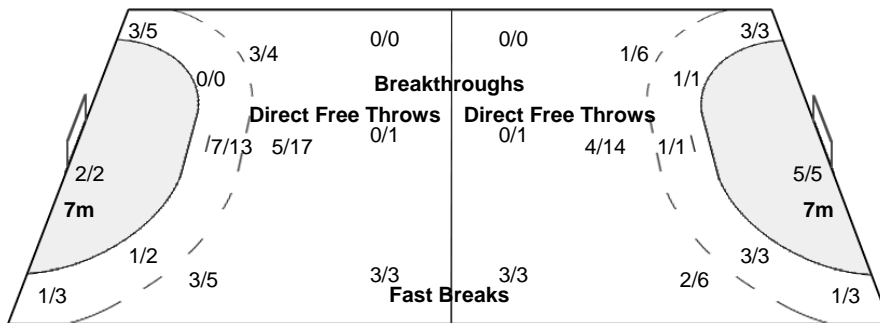

Santos

XX Women's World Championship 2011 Brasil

SUN 4 DEC 2011
19:30

Match Team Statistics

Match No: 15

ISL 24 - 28 ANG
(12 - 15) (12 - 13)

Attendance: 450

Referees: GUBICA Matja / MILOSEVIC Boris (CRO)

ANG - Angola

Shots Distribution

Players

Goals / Shots

1 TAVARES M	2 VIEGAS J	4 BARROS E	6 CALANDULA B	7 MORAIS C	8 ALMEIDA N	9 GUIALIO I
	0/1		1/1		1/1 1/1	1/1 0/2
		1/2 1/1	1/1 1/1	2/2 1/3		
					1-Post	1-Post 1-Blocked
10 FERNANDES I	11 KIALA L	12 BRANCO C	13 ANDRE M	14 BERNARDO N	15 CARLOS A	16 BARBOSA N
	0/2 1/1				1/1 0/1 1/2	
	0/1 1/1 1/1			1/2	1/2 1/1	
	2-Missed 1-Post				1-Missed 2-Blocked	
18 KIALA M	20 QUITONGO R					
1/2 1/1						
1/1 0/1 1/1						
0/1 2/2						
2-Post						

Team Goals / Shots

3/6	0/1	4/4
4/6	0/1	3/6
4/7	3/4	7/9
3-Missed	5-Post	3-Blocked

Offence

Defence

Goalkeepers Saves / Shots

0/2	1/3	1/3
		5/7
1/10	0/1	0/6

1 TAVARES M		
	0/2	0/1
0/3		0/1

12 BRANCO C		
	0/2	1/3
		5/6
1/6	0/1	0/5

16 BARBOSA N		
	0/1	

LEGEND	% Efficiency	2Min 2 Minute Suspensions	6m 6-metre Shots	7m 7-metre Shots	9m 9-metre Shots
AS Assists	BS Blocked Shots	BT Breakthroughs	DR Disqualification with report	FB Fast Breaks	
G/S Goals/Shots	n/a not applicable	RC Red Cards	S/S Saves/Shots	ST Steals	
TO Turnover	TP Time Played	Wing Wing Shots	YC Yellow Cards