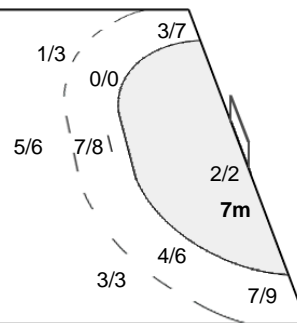

Defence

Goalkeepers Saves / Shots

1/3	1/4	0/8
3/13		3/12
1/7	0/2	1/4

1 XU M

	1/3	0/1
1/5		0/1
	0/1	

16 ZHU Y

1/3	0/1	0/7
2/8		3/11
1/7	0/1	1/4