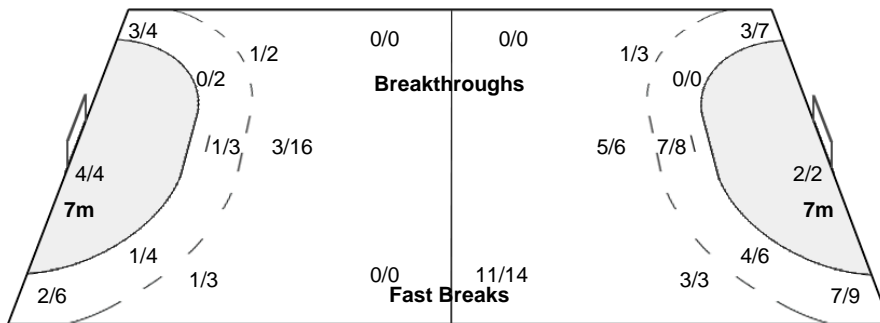

Santos

XX Women's World Championship 2011 Brasil

SUN 4 DEC 2011
17:15

Match Team Statistics

Match No: 14

CHN 16 - 43 NOR
(7 - 20) (9 - 23)

Attendance: 1.000

Referees: BONAVENTURA Charlotte / BONAVENTURA Julie (FRA)

CHN - P.R. of China

Shots Distribution

Players

Goals / Shots

1 XU M	2 WEI Q	3 LIU Y	5 LI B	6 WANG C	7 LUAN Z	8 LI Y
			2/2	1/1	1/1	
				0/1		
					0/1	0/1
					0/1	

9 LAN C	10 WANG S	11 WU N	16 ZHU Y	17 SUN L	18 SHA Z	19 LI W
1/2						
1/2	0/1	0/1				
1/1	3/3	1/1	0/3		0/1	0/1
			0/1			

1-Missed

21 ZHAO J	23 WU Y
	0/2
2/2	0/1
1/2	1/1
0/1	0/1
	1/1

1-Missed 3-Blocked 1-Missed 1-Post

Team Goals / Shots

1/2	3/3	1/4
3/8	0/3	0/5
2/5	5/5	1/2

3-Missed 1-Post 3-Blocked

Offence