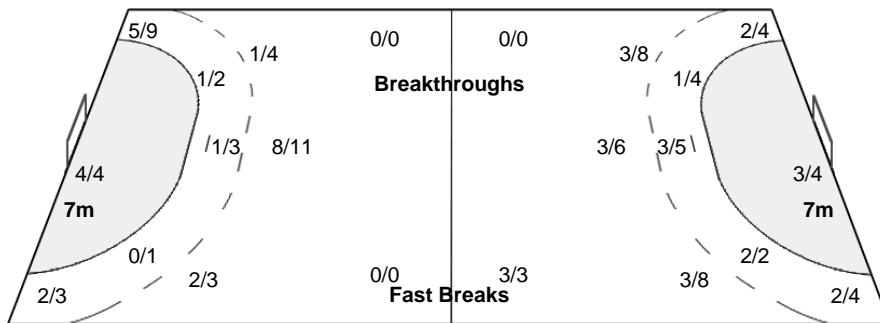

Santos

XX Women's World Championship 2011 Brasil

SUN 4 DEC 2011
14:30

Match Team Statistics

Match No: 13

GER 24 - 25 MNE
(10 - 12) (14 - 13)

Attendance: 400

Referees: JOHANSSON Michael / KLIKO Jasmin (SWE)

GER - Germany

Shots Distribution

Players

Goals / Shots

1 ENGLERT S	3 KLEIN I	6 MIETZNER F	7 AUGSBURG N	8 MÜLLER A	10 LOERPER A	12 SCHÜLKE K
	1/1	1/1	1/1	1/1	1/1	
	1/1	1/1	2/4	0/1		
			4/4	1/1		
	1-Missed	1-Missed 1-Post				
13 KRAUSE N	15 RICHTER S	16 WOLTERING C	17 LANGKEIT K	19 MELBECK S	20 ALTHAUS A	21 NADGORNAYA N
	1/1					
	1/2					
	0/1			2/3		
	2-Missed 2-Post			1-Post		1-Missed 1-Post
31 WOHLBOLD K	33 SCHULZE L					

Team Goals / Shots

1/1	3/3
2/4	4/7
5/6	9/9
5-Missed	5-Post

Offence

Defence

Goalkeepers Saves / Shots

2/6	1/2	1/2
5/9	2/3	3/8
0/4	1/5	2/3

1 ENGLERT S

2/6	1/2	1/2
5/9	2/3	3/8
0/4	1/4	2/3

12 SCHÜLKE K

16 WOLTERING C

	0/1