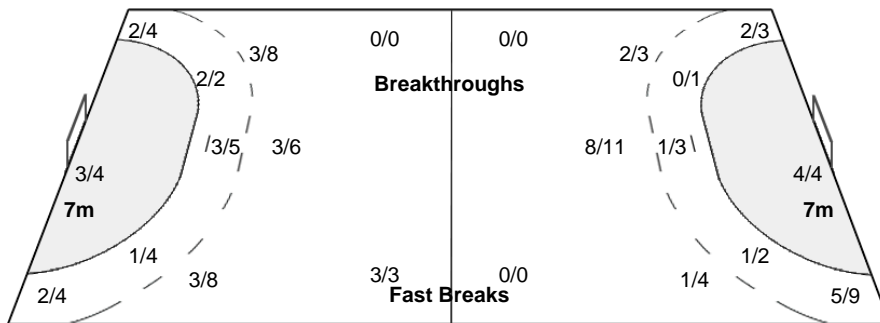

Santos

XX Women's World Championship 2011 Brasil

SUN 4 DEC 2011
14:30

Match Team Statistics

Match No: 13

GER 24 - 25 MNE
(10 - 12) (14 - 13)

Attendance: 400

Referees: JOHANSSON Michael / KLIKO Jasmin (SWE)

MNE - Montenegro

Shots Distribution

Players

Goals / Shots

1 VUKCEVIC M	2 MILJANIC R	4 RADICEVIC J	5 DJOKIC A	8 JOVANOVIC M	9 RADOVIC A	10 BULATOVIC A
		2/3	1/1 1/1	0/1 1/2		
		1/1	1/1 1/1	1/1		
			1-Missed	2-Missed	1-Blocked	
14 SAVIC M	16 MILENKOVIC M	17 POPOVIC B	19 VUKCEVIC S	20 TOSKOVIC J	26 LAZOVIC S	32 BULATOVIC K
1/1		1/3 0/1	1/1			2/4 1/2
0/1		1/1				0/1 1/1 3/4
1/1		1/1 2/3				1/1 0/2
1-Post						1-Blocked
77 MEHMEDOVIC M	90 KNEZEVIC M					

Team Goals / Shots

4/6	1/2	1/2
4/9	1/3	5/8
4/4	4/5	1/3
3-Missed	1-Post	2-Blocked

Offence

Defence

Goalkeepers Saves / Shots

0/1	0/3
2/4	3/7
1/6	0/9

1 VUKCEVIC M

0/1	0/3
2/4	3/7
1/5	0/7

16 MILENKOVIC M

0/1	0/2

LEGEND	% Efficiency	2Min 2 Minute Suspensions	6m 6-metre Shots	7m 7-metre Shots	9m 9-metre Shots
AS Assists	BS Blocked Shots	BT Breakthroughs	DR Disqualification with report	FB Fast Breaks	
G/S Goals/Shots	n/a not applicable	RC Red Cards	S/S Saves/Shots	ST Steals	
TO Turnover	TP Time Played	Wing Wing Shots	YC Yellow Cards