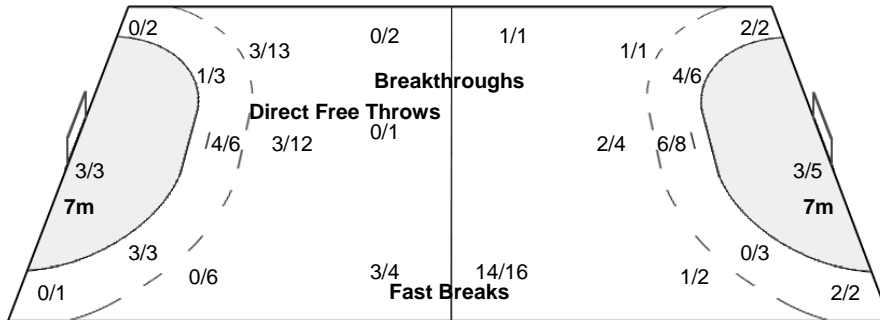

Barueri

XX Women's World Championship 2011 Brasil

SUN 4 DEC 2011
15:45

Match Team Statistics

Match No: 12

KOR 36 - 20 KAZ

(20 - 10) (16 - 10)

Referees: GATELIS Mindaugas / MAZEIKA Vaidas (LTU)

KAZ - Kazakhstan

Shots Distribution

Players

Goals / Shots

1 KOFFI A	2 KOUYO R	3 COULIBALY W	5 MAMBO N	7 GUEDE Y	8 DOSSO A	9 GONDO B
	1/2		1/2	1/1	0/1	1/1
	0/1		0/2		0/3	2/2
	1/1		2/2	1/2	0/1	1/1
	2-Missed	1-Blocked	2-Missed 1-Post	1-Blocked	1-Missed	3-Blocked
10 TOUALY S	13 LOBOUET B	14 TOUALY L	15 YAMKOU N	16 KANGAH N	17 TRAORE M	18 ASSEMON A
		1/1			0/2	
	0/1					
		1/1			1/1	
1-Post		1-Blocked			1-Missed	
19 KARAMOKO A	21 COURCELLES A					
0/1						
	1/1					
1/1	0/1					
1-Blocked	1-Blocked					

Team
Goals / Shots

4/5	1/6	4/4
1/3	0/6	2/2
3/3	2/4	3/5
6-Missed	3-Post	8-Blocked

Offence

Defence

Goalkeepers
Saves / Shots

0/4	0/3	0/3
0/2		5/6
1/12	1/6	0/7

1 KOFFI A

0/1	0/3	0/1
0/1		1/1
0/1		0/2

16 KANGAH N

0/3		0/2
0/1		4/5
1/11	1/6	0/5

LEGEND	% Efficiency	2Min 2 Minute Suspensions	6m 6-metre Shots	7m 7-metre Shots	9m 9-metre Shots
AS Assists	BS Blocked Shots	BT Breakthroughs	DR Disqualification with report	FB Fast Breaks	ST Steals
G/S Goals/Shots	n/a not applicable	RC Red Cards	S/S Saves/Shots		
TO Turnover	TP Time Played	WC Wing Shots	YC Yellow Cards