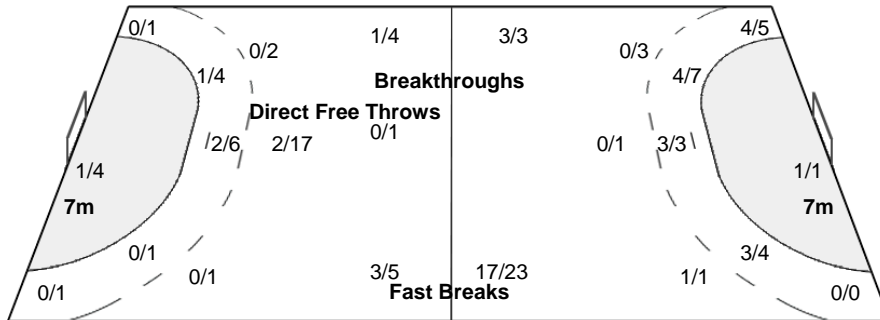

SAT 3 DEC 2011
17:30

Match Team Statistics

Match No: 11

CRO 36 - 10 CIV
(20 - 6) (16 - 4)

Attendance: 400

Referees: LIU Fengjuan / LIU Shuyong (CHN)

CIV - Cote D'Ivoire

Shots Distribution

Players

Goals / Shots

1 ARTIGAS N	2 FALCO E	3 FAEDO S	5 SAIZ M	6 GOMEZ M	8 PALLA O	9 FERRARI A
0/1	1/1	1/1	0/1	1/1	0/1	0/1
1-Missed	1-Missed 1-Post	1-Missed	1-Missed	1-Missed	3-Missed 1-Post	5-Blocked 1-Missed
10 FLEITAS M	11 FYNN P	12 SOCA R	13 CASTRO J	15 MARROCHI F	17 BASAISTEGUI P	18 ROSILLO J
0/1	1/2	0/1	0/1	0/1	0/1	0/1
1-Missed 1-Post	1-Missed 1-Post	1-Missed	1-Blocked	1-Missed	1-Missed	1-Missed
19 CHERONE S	20 FERRARI V					
0/1	0/1					
1-Missed	1-Missed					

Team Goals / Shots

2/3	2/3
1/3	0/2
1/4	3/5
8-Missed	3-Post 10-Blocked

Offence