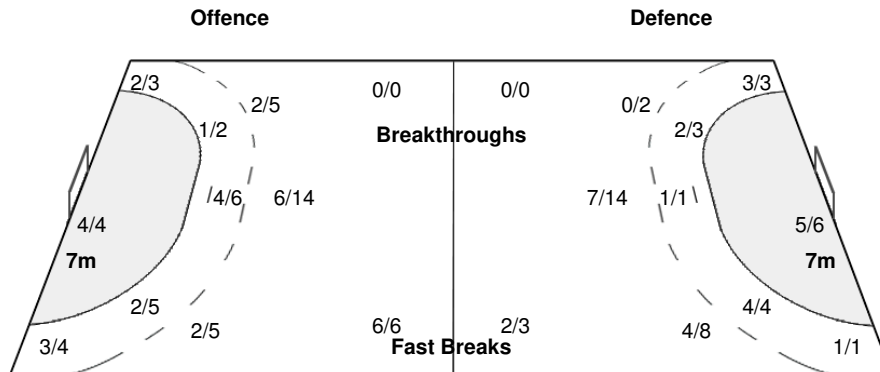

2017 IHF Super Globe Qatar

Placement Match 5-6

Match Team Statistics

MO 28 AUG 2017
15:00

Match No: 10

PIN 32 - 29 ESPER
(15 - 17) (17 - 12)

Referees: ARNTSEN Kjersti / ROEN Guro (NOR)

BRA - EC Pinheiros (BRA)

Shots Distribution

Players

Goals / Shots

2 SOUTO CUETO J			5 LEONEL COSTA da SI			8 FLOSI ALEXANDRE PE			9 SILVEIRA L			10 dos SANTOS MEDEIRO			11 BAPTISTA C			13 KENT HUBNER D		
0/1			2/2			1/1	1/1						1/1					1/1	1/1	
0/1	2/3		0/1	2/2		1/1		0/1				1/1		1/1				1/1		2/2
	1/1			1/2				1/1											0/1	3/4
1-Missed 2-Post			2-Post 1-Blocked			1-Post														

16 dos SANTOS M			17 HACKBARTH R			19 MARTINIANO AZEVEDO			20 VILHENA de TOLEDO			21 BALDERAMA MACEDO P			23 BENITES QUOST R			25 BRAZ F		
			1/1	1/2												1/1			0/1	1/1
			1/1																	
			2/2																	

28 da SILVA M			33 M. PACHECO FILHO F		
				0/1	
				1/2	
			0/1	1/1	
1-Missed			1-Blocked		

Team Goals / Shots

2/2	6/8	2/4
4/4	1/3	8/11
2/3	1/3	6/7
2-Missed 5-Post 2-Blocked		

Goalkeepers Saves / Shots

2/6	1/7	0/4
2/5	4/4	0/2
0/3	1/2	1/7

16 dos SANTOS M

2/6	1/6	0/3
2/5	4/4	0/2
0/3	1/2	1/7

21 BALDERAMA MACEDO P

		0/1