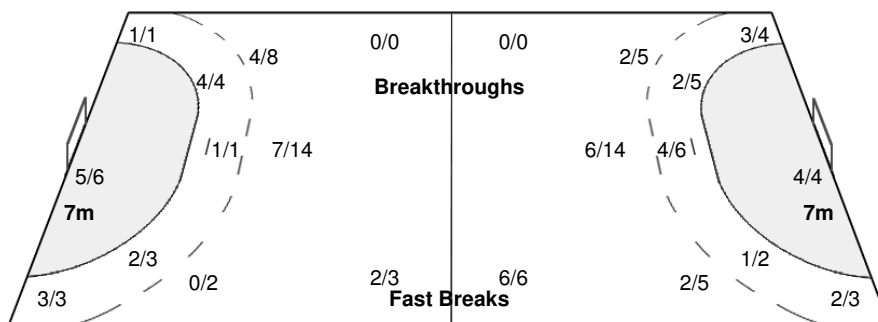

2017 IHF Super Globe Qatar

Placement Match 5-6

Match Team Statistics

MO 28 AUG 2017
15:00

Match No: 10

PIN 32 - 29 ESPER
(15 - 17) (17 - 12)

Referees: ARNTSEN Kjersti / ROEN Guro (NOR)

TUN - Esperance Sportive de Tunis (TUN)

Shots Distribution

Players

Goals / Shots

1 BEDOUI A	5 ELMEJED A	6 HACHICHA M	13 BHAR M	14 AISSA H	15 ABDELLI B	16 ELABED A
			2/2			
			1/1		1/1	
21 BOUGHANMI O	24 YOUSEFINEZHAD A	25 BENSALAH A	43 BOUKADIDA C	66 BENFADHEL M	77 AMRI N	81 BERRICH H
1/1	2/3	1/1			1/1	2/2
	2/2	0/1	1/1	0/1	0/1	2/2
	1/1	1/2	1/1	0/1	1/1	0/1
	2-Missed	1-Missed	1-Blocked		1-Blocked	
92 JAZIRI O						
0/1						

Team Goals / Shots

4/6	6/7	4/4
3/5	0/4	2/2
3/3	1/2	6/7
3-Missed		2-Blocked

Offence

Defence

Goalkeepers Saves / Shots

0/2	2/8	2/4
0/4	2/3	3/11
1/3	2/3	1/7

1 BEDOUI A

0/1	1/4	1/3
0/1	1/1	0/5
1/2		0/3

16 ELABED A

0/1	1/4	1/1
0/3	1/2	3/6
0/1	2/3	1/4

81 BERRICH H