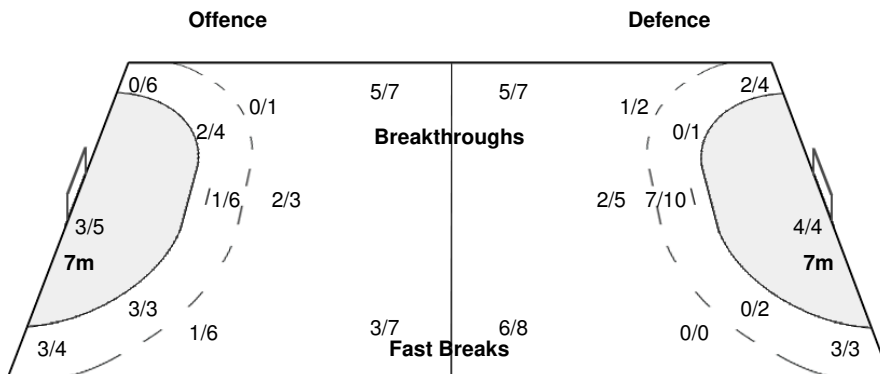

2017 IHF Super Globe Qatar Semifinal

Match Team Statistics

SA 26 AUG 2017
19:00

Match No: 8

SADD 23 - 30 BERLI

(13 - 16) (10 - 14)

Referees: BOUALLOUCHA Ismail / KHENISSI Ramzi (TUN)

QAT - Al Sadd (QAT)

Shots Distribution

Players

Goals / Shots

2 GUEHIS A	4 WALID M	5 ALKRAD M	10 AL-KARBI A	11 ALDIN MALLASH K	12 SARIC D	18 OLUKUNLE YUSUFF R
1/2 1/1		1/1 0/1	2/2 0/2 0/1	2/2 1/2 0/1	0/1	
		1-Missed	2-Blocked 2-Missed 1-Post			
19 AL-KUWARI F	20 VIDAL B	22 BERRACHED A	33 TOMIC M	44 ALGHAMDI A	55 BOU MENDJEL Z	77 HAZEM HAMDOON H
			0/1 1/1		0/1 2/2	1/1 1/2 1/1
		2-Post	1-Missed		1-Post 3-Blocked	2-Blocked
87 ALI S	93 HADJ AYED H					
1/1 1/1 2/2	1/1 0/1					

Team
Goals / Shots

1/1	1/3	6/6
2/6		3/7
6/7	1/2	3/5

4-Missed 4-Post 7-Blocked

Goalkeepers
Saves / Shots

2/5	0/2	0/7
2/5		3/6
1/6	1/1	1/8

12 SARIC D

2/5	0/2	0/7
2/4		3/6
1/6	1/1	1/8

18 OLUKUNLE YUSUFF R

0/1