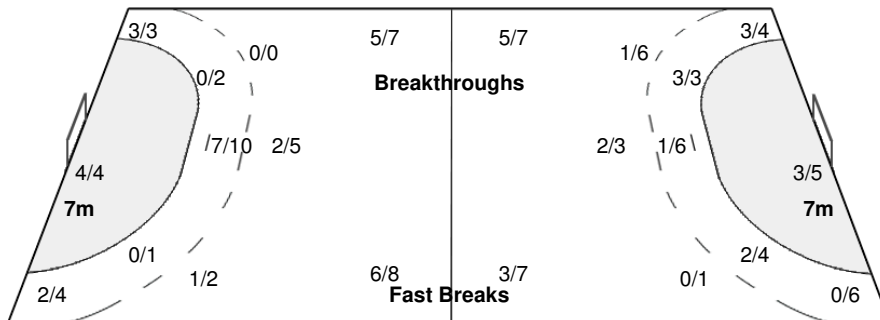

2017 IHF Super Globe Qatar Semifinal

Match Team Statistics

SA 26 AUG 2017
19:00

Match No: 8

SADD 23 - 30 BERLI

(13 - 16) (10 - 14)

Referees: BOUALLOUCHA Ismail / KHENISSI Ramzi (TUN)

GER - Füchse Berlin (GER)

Shots Distribution

Players

Goals / Shots

3 WIEDE F			6 VUKOVIC D			7 STRUCK K			10 GOJUN J			12 HEINEVETTER S			13 NENADIC P			17 PLAZA JIMENEZ I					
		1/1									1/1						0/1			1/2			1/1
		1/1						1/1			2/2						0/2			0/1			1/1
														0/1									2/2
18 LINDBERG H			21 ZACHRISSON M			23 FÄTH S			24 SIMAK F			28 SCHMIDT E			31 MATTHES T			35 KOPLJAR M					
	1/1	1/1			1/1			1/1									1/1			1/1			1/1
	2/2	1/1			0/1			1/2			1/1												
	1/1	1/1						1/1			0/1			1/1						2/3			
71 STOCHL P																							

Team
Goals / Shots

3/5	2/2	7/7
3/5		3/6
5/6	0/1	7/8

2-Missed 3-Post 1-Blocked

Offence