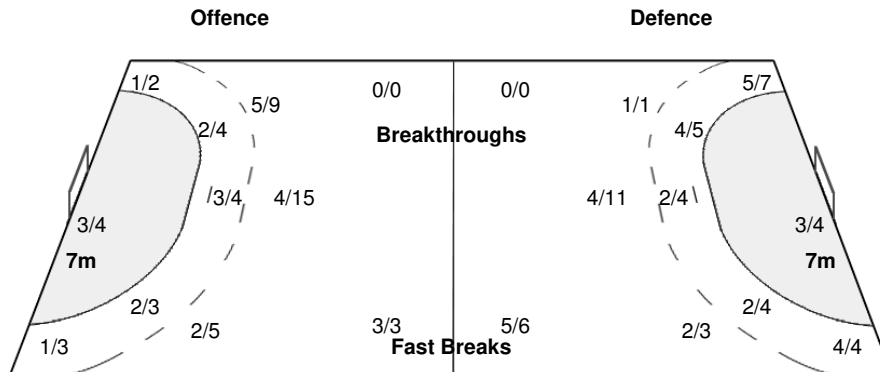

2017 IHF Super Globe Qatar Semifinal

Match Team Statistics

SA 26 AUG 2017
15:00

Match No: 6

SYDNE 26 - 32 PIN

(11 - 16) (15 - 16)

Referees: ARNTSEN Kjersti / ROEN Guro (NOR)

AUS - Sydney University (AUS)

Shots Distribution

Players

Goals / Shots

6 GAULON P	7 STRIEBEL C	8 BONNIN P	9 CORNELLA J	10 SANCHO V	11 GJOEN J	15 KWIATKOWSKI P
1/1	1/2 0/1	1/1 1/1	1/1 1/1	0/1	1/1 0/1	1/2 0/1 0/1
		1-Missed	1-Missed 1-Post			2-Blocked

16 SZALKUCKI T	17 HOCK M	18 MESS S	20 KRAJNC L	21 MOSQUERA S	22 SZKLARSKI T	23 BRIFFE B
	1/2 1/2	1/1 0/1 1/1	1/1	1/1		0/1 2/3 0/1 2/2 2/2
	1-Post	4-Blocked			1/1	1-Blocked

25 TRAVERSO S	28 TAKKEN M
	1/1

Team
Goals / Shots

4/6	3/5	1/2
2/5	0/2	2/5
4/5	3/3	7/8

2-Missed 2-Post 7-Blocked

Goalkeepers
Saves / Shots

1/3	2/4	1/4
3/10	1/1	1/6
0/6	1/2	0/6

16 SZALKUCKI T

0/1

28 TAKKEN M

1/3	2/4	1/3
1/6	1/1	1/6
0/5	1/2	0/5