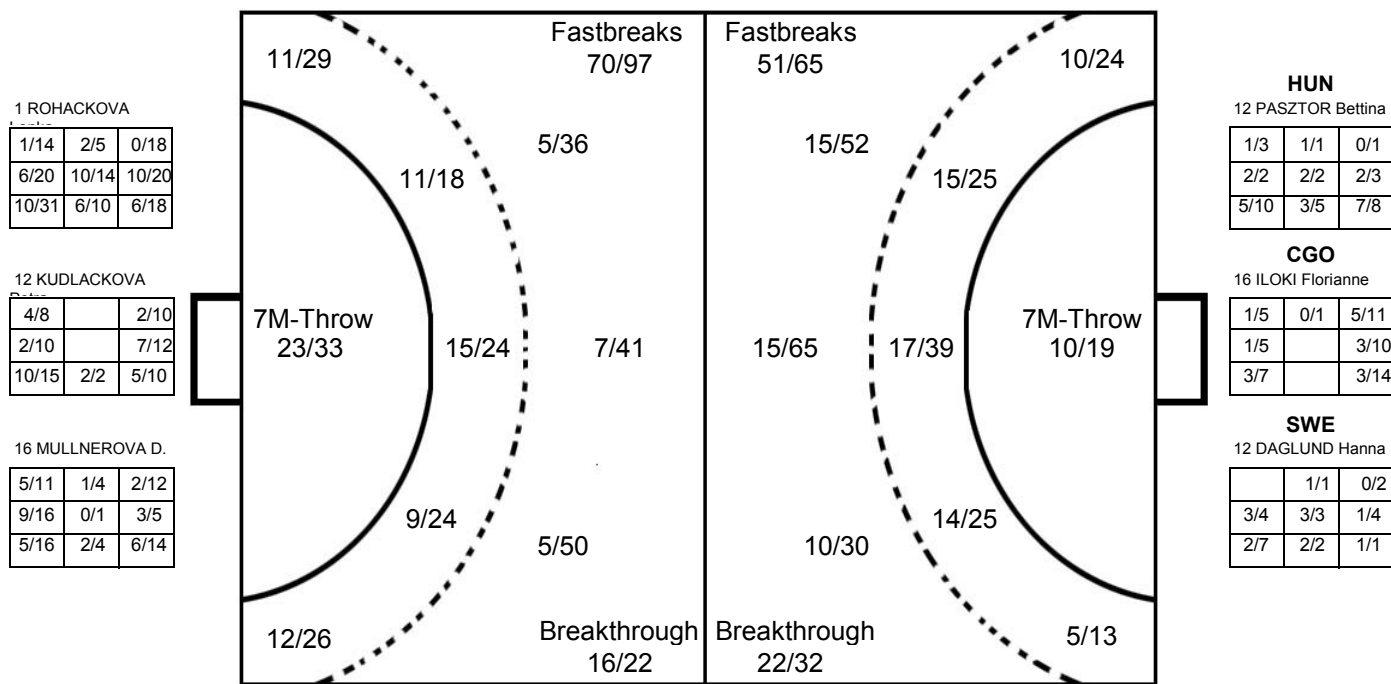

XVIII WOMEN'S JUNIOR WORLD CHAMPIONSHIP IN CZE TOTAL SHOT REPORT

UP TO MATCH 98

120701098-42-1/1

CZECH

1 ROHACKOVA Lenka	3 ROUBALOVA Jana	4 KULISKOVA Andrea	6 POKORNA Tereza	7 RYSANKOVA Helena	8 KONIGOVA Andrea	10 SALCAKOVA M.	12 KUDLACKOVA
<table border="1"><tr><td></td><td></td><td></td></tr><tr><td></td><td></td><td></td></tr><tr><td></td><td></td><td></td></tr></table>	<table border="1"><tr><td>1</td><td></td><td></td></tr><tr><td></td><td></td><td></td></tr><tr><td></td><td></td><td></td></tr></table>	<table border="1"><tr><td></td><td></td><td>4</td></tr><tr><td>1</td><td></td><td>1</td></tr><tr><td>2</td><td>2</td><td>5</td></tr></table>	<table border="1"><tr><td></td><td>1</td><td>2</td></tr><tr><td></td><td></td><td>1</td></tr><tr><td>1</td><td></td><td>2</td></tr></table>	<table border="1"><tr><td>1</td><td></td><td></td></tr><tr><td></td><td></td><td></td></tr><tr><td>2</td><td></td><td></td></tr></table>	<table border="1"><tr><td>2</td><td></td><td>3</td></tr><tr><td>1</td><td></td><td>7</td></tr><tr><td>2</td><td></td><td>6</td></tr></table>	<table border="1"><tr><td></td><td>2</td><td>1</td></tr><tr><td></td><td></td><td></td></tr><tr><td></td><td></td><td>1</td></tr></table>	<table border="1"><tr><td></td><td></td><td></td></tr><tr><td></td><td></td><td></td></tr><tr><td></td><td></td><td></td></tr></table>
Post - 0 Miss - 0 Block - 0	Post - 0 Miss - 0 Block - 0	Post - 1 Miss - 0 Block - 0	Post - 5 Miss - 11 Block - 8	Post - 3 Miss - 3 Block - 2	Post - 5 Miss - 2 Block - 0	Post - 3 Miss - 1 Block - 0	Post - 0 Miss - 0 Block - 0
13 KUTLVASROVA J.	15 SALASOVA Ivana	16 MULLNEROVA D.	17 KUBACKOVA	18 MARCIKOVA Sarka	19 JANOUSKOVA M.	20 W. Martina	30 ZDANSKA Michaela
<table border="1"><tr><td>3</td><td></td><td>1</td></tr><tr><td></td><td>1</td><td>3</td></tr><tr><td>4</td><td></td><td>3</td></tr></table>	<table border="1"><tr><td></td><td></td><td></td></tr><tr><td></td><td></td><td>1</td></tr><tr><td></td><td></td><td></td></tr></table>	<table border="1"><tr><td></td><td></td><td></td></tr><tr><td></td><td></td><td></td></tr><tr><td></td><td></td><td></td></tr></table>	<table border="1"><tr><td>1</td><td></td><td></td></tr><tr><td>6</td><td></td><td>1</td></tr><tr><td>6</td><td>1</td><td>3</td></tr></table>	<table border="1"><tr><td>8</td><td></td><td>2</td></tr><tr><td>2</td><td></td><td>2</td></tr><tr><td>6</td><td></td><td>7</td></tr></table>	<table border="1"><tr><td>3</td><td>1</td><td>4</td></tr><tr><td>3</td><td></td><td>2</td></tr><tr><td>10</td><td>1</td><td>2</td></tr></table>	<table border="1"><tr><td></td><td>1</td><td>5</td></tr><tr><td></td><td>1</td><td>9</td></tr><tr><td>5</td><td>1</td><td>7</td></tr></table>	<table border="1"><tr><td>2</td><td>1</td><td>4</td></tr><tr><td></td><td></td><td>3</td></tr><tr><td>6</td><td></td><td>1</td></tr></table>
Post - 3 Miss - 5 Block - 0	Post - 0 Miss - 1 Block - 0	Post - 0 Miss - 0 Block - 0	Post - 1 Miss - 6 Block - 9	Post - 3 Miss - 7 Block - 6	Post - 5 Miss - 4 Block - 0	Post - 7 Miss - 11 Block - 5	Post - 1 Miss - 2 Block - 0

OPPONENT

HUN 7 PALKO Fruzsina	KAZ 15 ALEKSANDROVA I.	CGO 13 ZOUBABELA Grace	HUN 15 KLIVINYI Kinga	KAZ 9 ZHANARBEKOVA A.	SWE 11 ADLER Maria	CGO 6 DIVOKO DIVOKO K.	CGO 14 NGOYE E. Lydiane
<table border="1"><tr><td></td><td>3</td><td></td></tr><tr><td>1</td><td></td><td></td></tr><tr><td>2</td><td>1</td><td>2</td></tr></table>	<table border="1"><tr><td></td><td>1</td><td>2</td></tr><tr><td>1</td><td>1</td><td></td></tr><tr><td>1</td><td>1</td><td>2</td></tr></table>	<table border="1"><tr><td></td><td></td><td></td></tr><tr><td>3</td><td></td><td>1</td></tr><tr><td>3</td><td></td><td>1</td></tr></table>	<table border="1"><tr><td>1</td><td></td><td>2</td></tr><tr><td>1</td><td></td><td></td></tr><tr><td>1</td><td>1</td><td>1</td></tr></table>	<table border="1"><tr><td>1</td><td></td><td>1</td></tr><tr><td>1</td><td></td><td></td></tr><tr><td>3</td><td></td><td>1</td></tr></table>	<table border="1"><tr><td>1</td><td></td><td>2</td></tr><tr><td>1</td><td></td><td>2</td></tr><tr><td>1</td><td></td><td></td></tr></table>	<table border="1"><tr><td>1</td><td></td><td>3</td></tr><tr><td>1</td><td></td><td></td></tr><tr><td>1</td><td></td><td></td></tr></table>	<table border="1"><tr><td>1</td><td></td><td></td></tr><tr><td>1</td><td>1</td><td></td></tr><tr><td>1</td><td></td><td>2</td></tr></table>
Post - 0 Miss - 1 Block - 0	Post - 2 Miss - 2 Block - 9	Post - 1 Miss - 3 Block - 0	Post - 1 Miss - 2 Block - 0	Post - 0 Miss - 1 Block - 0	Post - 0 Miss - 1 Block - 0	Post - 0 Miss - 1 Block - 0	Post - 0 Miss - 0 Block - 0
KOR 9 PARK Joo Eun	KOR 11 KIM Jin Yi	SWE 4 SAND Louise	BRA 9 BATISTA Patricia	SWE 15 LARSSON Linn	ARG 2 MOSCIARO Paula	BRA 7 MALTA V. Juliana	BRA 11 GOMES Francielle
<table border="1"><tr><td>1</td><td></td><td></td></tr><tr><td>1</td><td></td><td>1</td></tr><tr><td>2</td><td></td><td>1</td></tr></table>	<table border="1"><tr><td>3</td><td></td><td>3</td></tr><tr><td></td><td></td><td></td></tr><tr><td></td><td></td><td></td></tr></table>	<table border="1"><tr><td>1</td><td></td><td></td></tr><tr><td></td><td></td><td>2</td></tr><tr><td>1</td><td></td><td>2</td></tr></table>	<table border="1"><tr><td>1</td><td></td><td>1</td></tr><tr><td></td><td></td><td>2</td></tr><tr><td></td><td></td><td>1</td></tr></table>	<table border="1"><tr><td>1</td><td></td><td>1</td></tr><tr><td>2</td><td></td><td></td></tr><tr><td></td><td></td><td>1</td></tr></table>	<table border="1"><tr><td>1</td><td></td><td>1</td></tr><tr><td></td><td></td><td></td></tr><tr><td>2</td><td></td><td></td></tr></table>	<table border="1"><tr><td>2</td><td></td><td>1</td></tr><tr><td></td><td></td><td>1</td></tr><tr><td></td><td></td><td></td></tr></table>	<table border="1"><tr><td></td><td></td><td></td></tr><tr><td>1</td><td></td><td>1</td></tr><tr><td>1</td><td></td><td>1</td></tr></table>
Post - 0 Miss - 1 Block - 0	Post - 0 Miss - 1 Block - 1	Post - 1 Miss - 0 Block - 0	Post - 0 Miss - 2 Block - 0	Post - 2 Miss - 1 Block - 0	Post - 0 Miss - 0 Block - 0	Post - 2 Miss - 0 Block - 1	Post - 1 Miss - 0 Block - 0